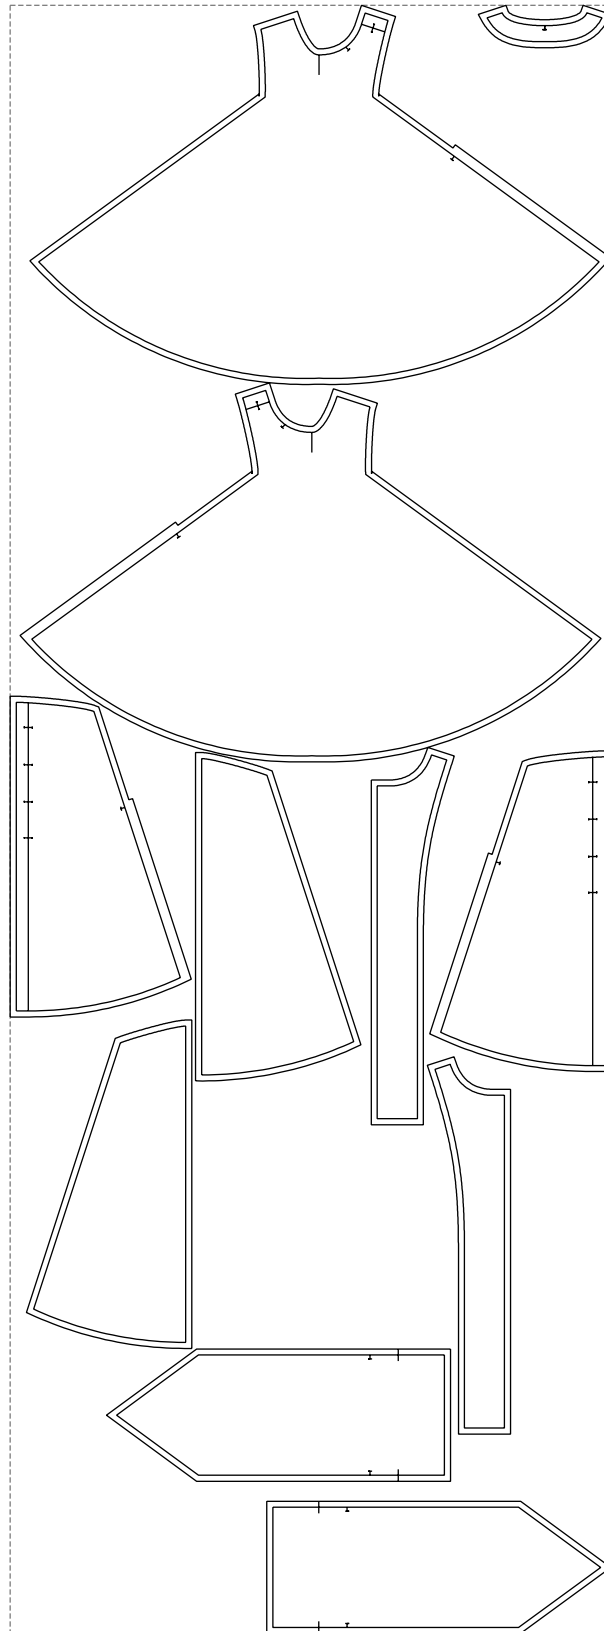

Not for print

Paper size: A4, size:1450.04 x2104.45 mm

Example

size:1499.00 x4064.42 mm

Maneken =1 ver.0

rz_1=170

rz_16=100

rz_17=85.4

rz_18=80.2

rz_19=108

rz_20=105.4

.
.
.