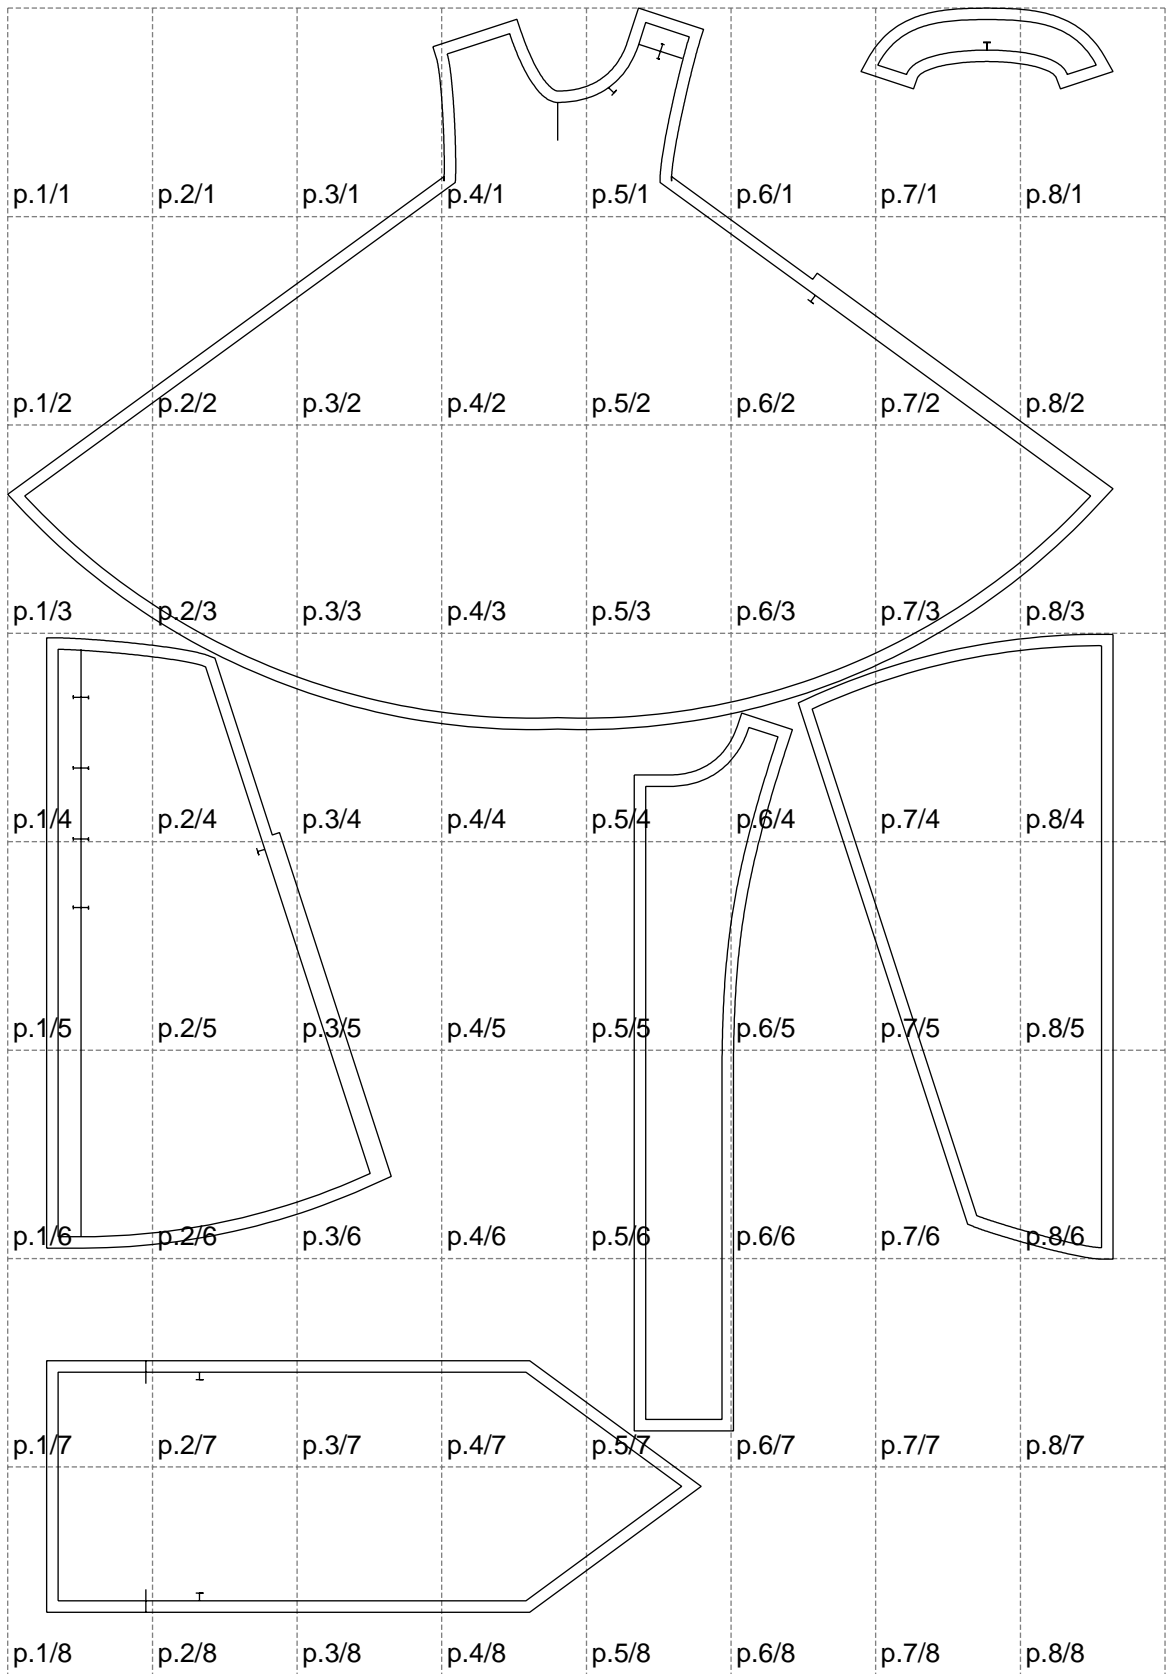

Not for print

Paper size: A4, size:1450.04 x2104.45 mm

Example

size:1499.00 x4064.42 mm

Maneken =1 ver.0

rz_1=170

rz_16=100

rz_17=85.4

rz_18=80.2

rz_19=108

rz_20=105.4

.
.
.