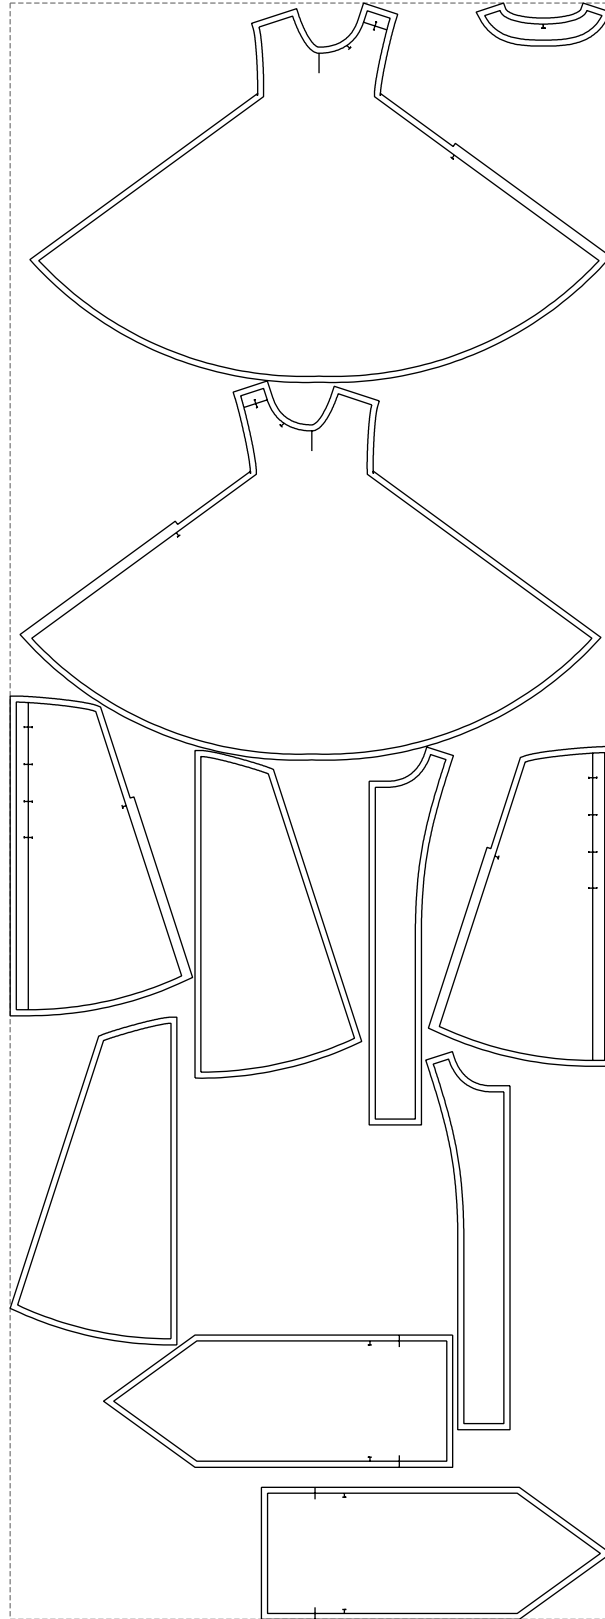

Not for print

Paper size: A4, size:1450.02 x2119.23 mm

Example

size:1499.00 x4035.02 mm

Maneken =1 ver.0

rz_1=170

rz_16=108

rz_17=92.5

rz_18=89.2

rz_19=116

rz_20=113

.
.
.