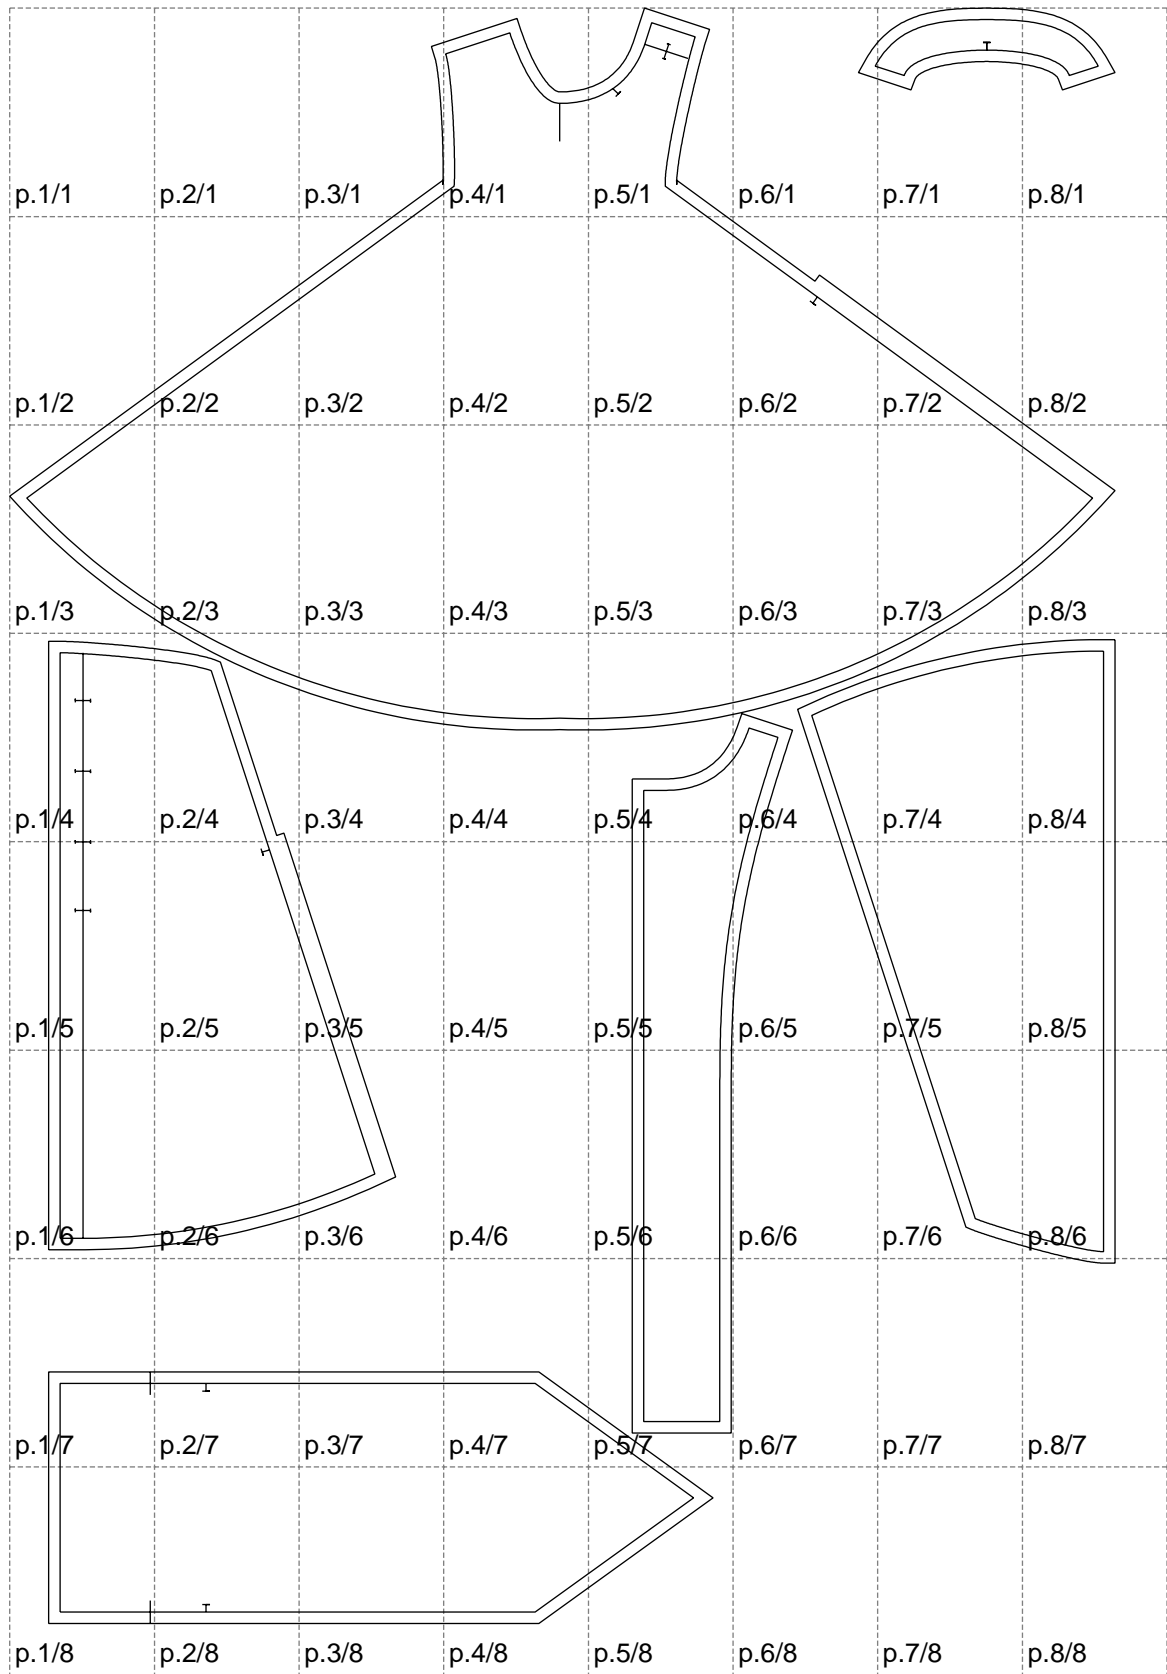

Not for print

Paper size: A4, size:1450.02 x2119.23 mm

Example

size:1499.00 x4035.02 mm

Maneken =1 ver.0

rz_1=170

rz_16=108

rz_17=92.5

rz_18=89.2

rz_19=116

rz_20=113

.
.
.