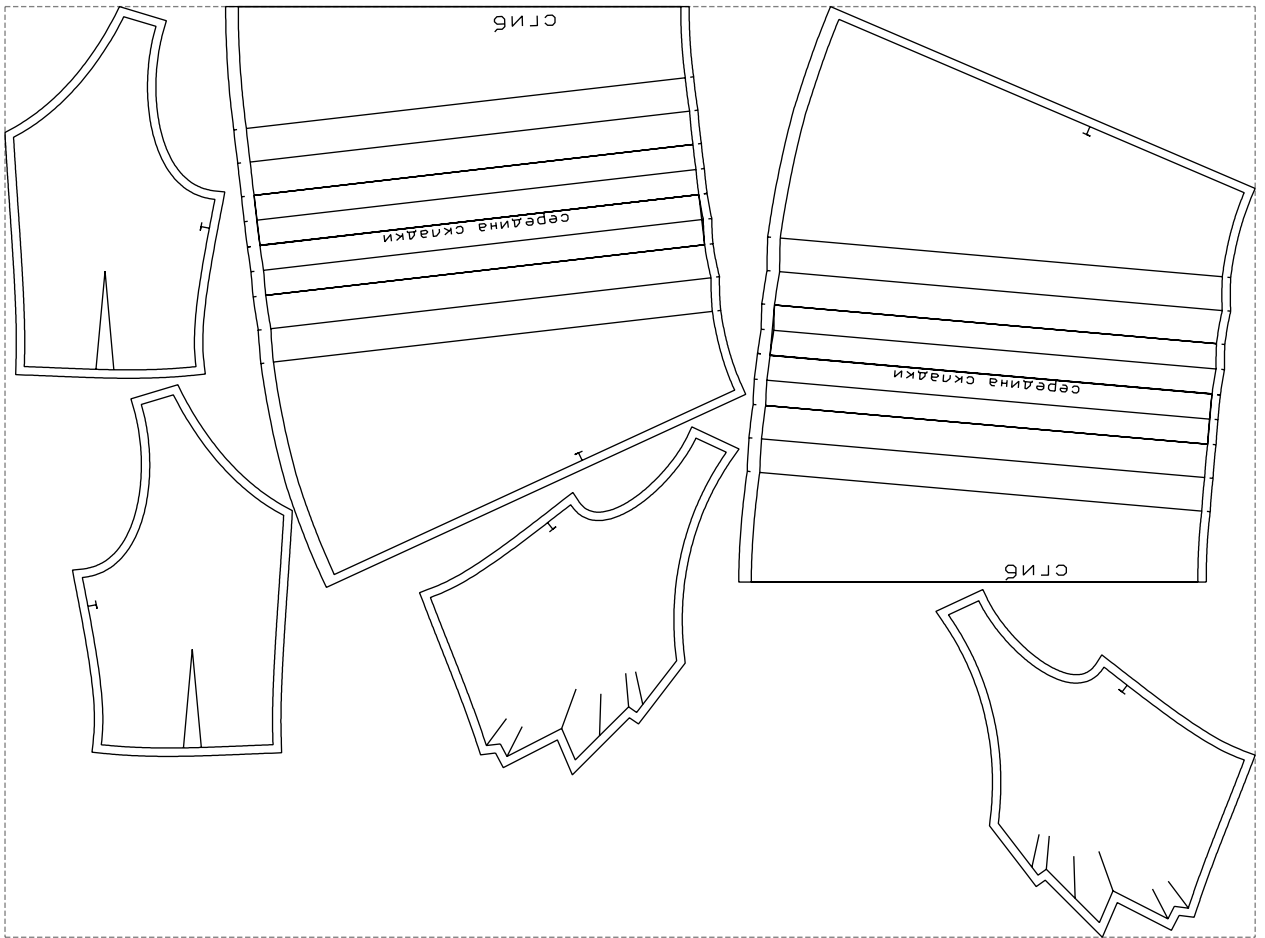

Not for print

Paper size: A4, size:1399.00 x914.85 mm

# Example

size:1488.94 x1108.53 mm

Maneken =1 ver.0

rz\_1=170

rz\_16=88

rz\_17=75.6

rz\_18=67.6

rz\_19=96

rz\_20=94.6

---

. . . . .  
. . . . .  
. . . . .