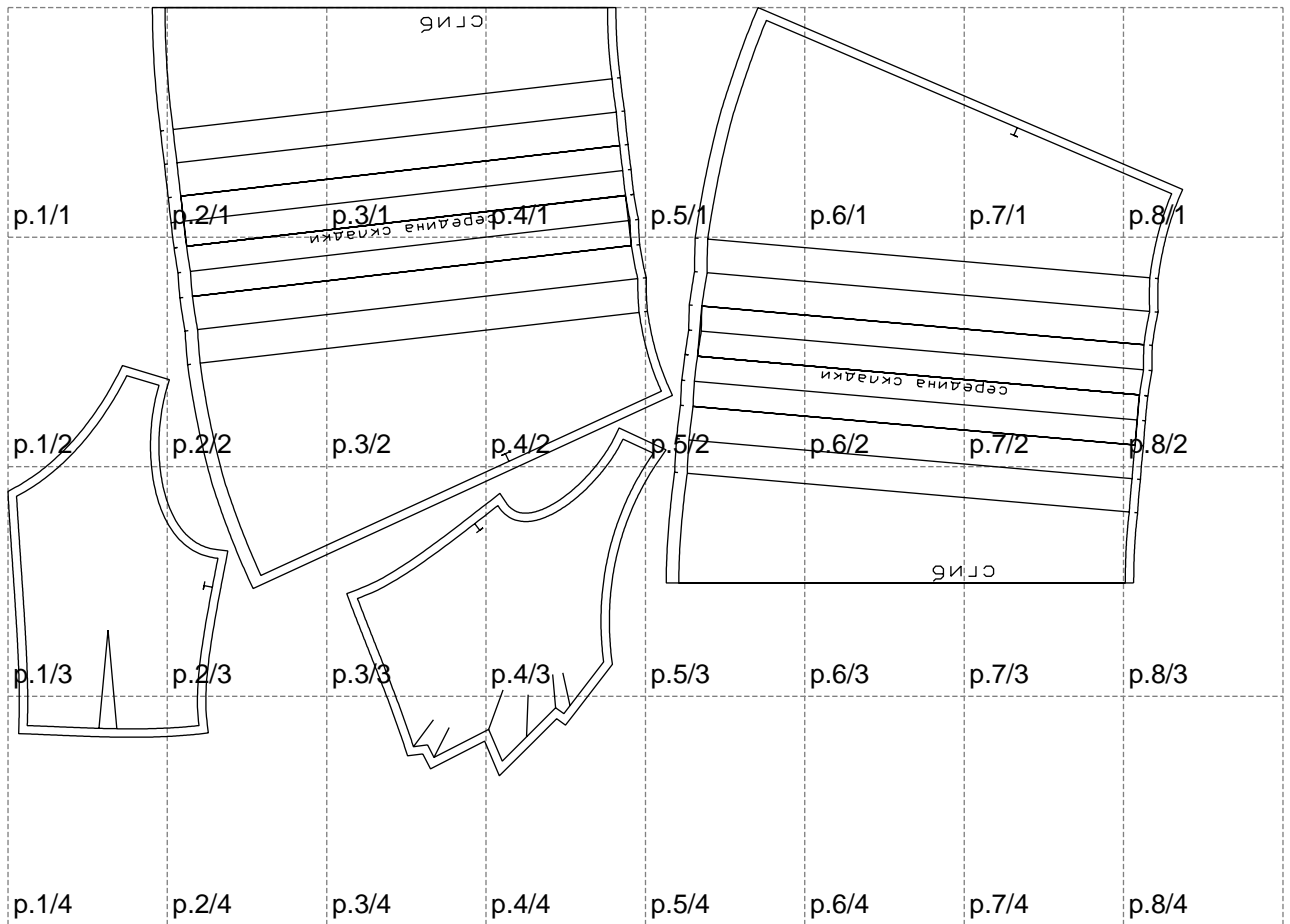

Not for print

Paper size: A4, size:1399.00 x914.85 mm

# Example

size:1488.94 x1108.53 mm

Maneken =1 ver.0

rz\_1=170

rz\_16=88

rz\_17=75.6

rz\_18=67.6

rz\_19=96

rz\_20=94.6

---

. . . . .  
. . . . .  
. . . . .