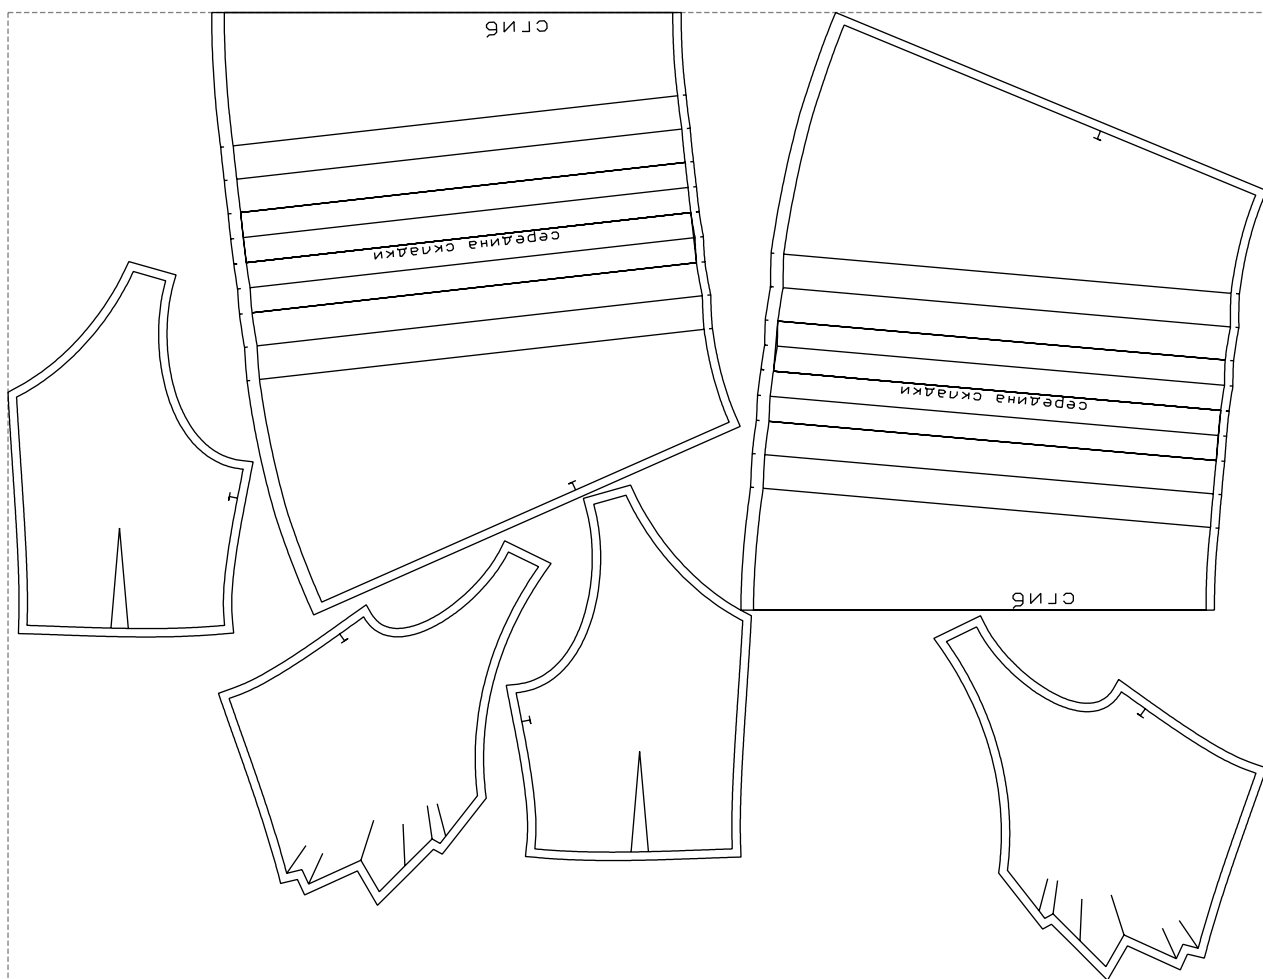

Not for print

Paper size: A4, size:1257.23 x1054.64 mm

# Example

size:1499.00 x1152.88 mm

Maneken =1 ver.0

rz\_1=170

rz\_16=100

rz\_17=85.4

rz\_18=80.2

rz\_19=108

rz\_20=105.4

---

. . . . .  
. . . . .  
. . . . .