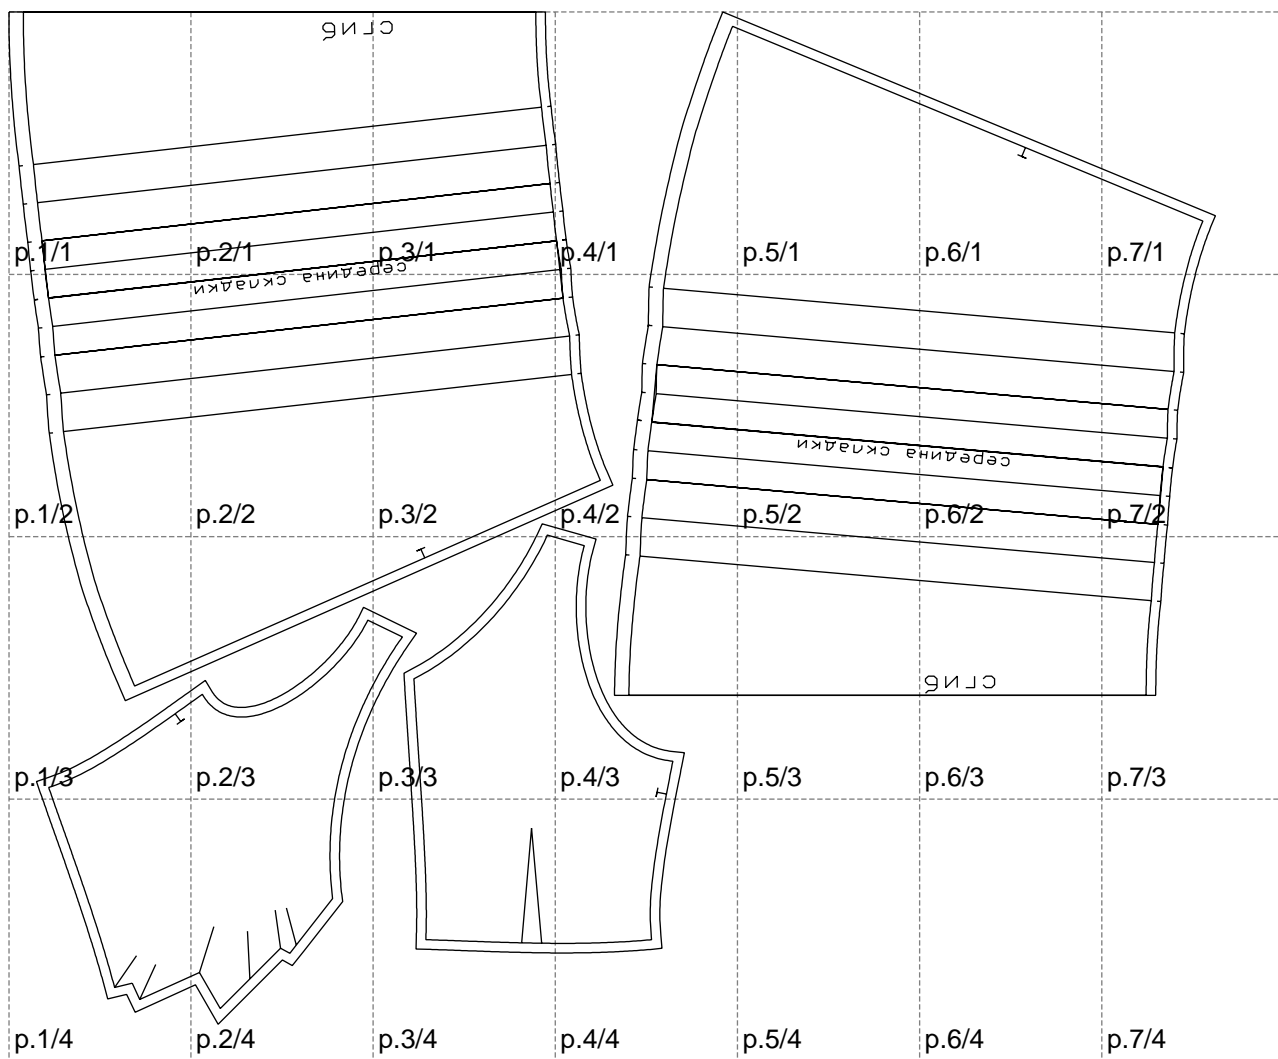

Not for print

Paper size: A4, size:1257.23 x1054.64 mm

# Example

size:1499.00 x1152.88 mm

Maneken =1 ver.0

rz\_1=170

rz\_16=100

rz\_17=85.4

rz\_18=80.2

rz\_19=108

rz\_20=105.4

---

. . . . .  
. . . . .  
. . . . .