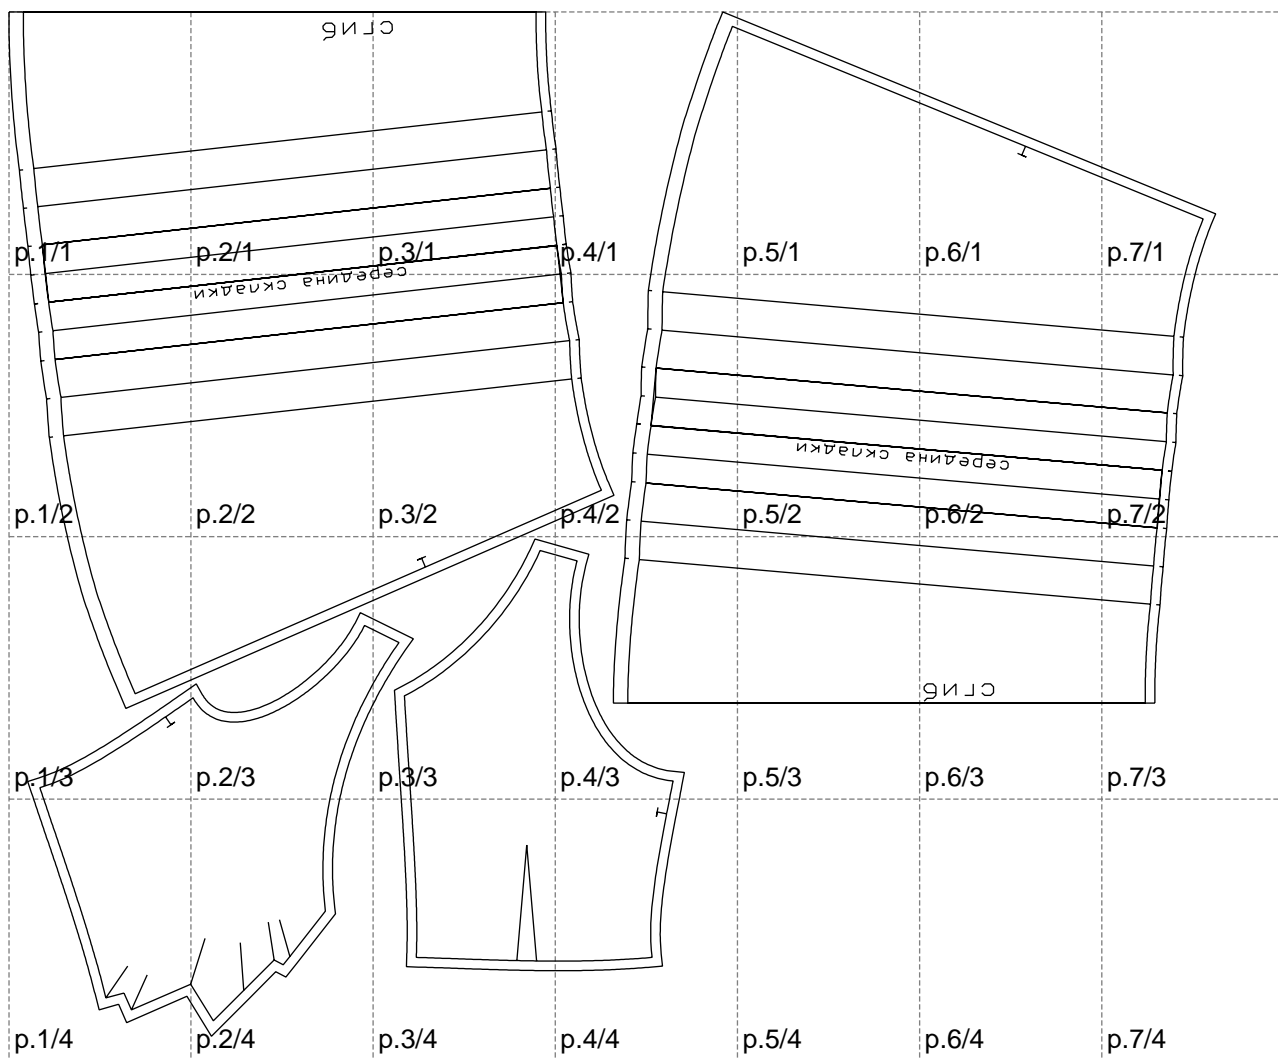

Not for print

Paper size: A4, size:1257.43 x1067.21 mm

# Example

size:1499.00 x1171.79 mm

Maneken =1 ver.0

rz\_1=170

rz\_16=104

rz\_17=88.9

rz\_18=84.4

rz\_19=112

rz\_20=109.3

---

. . . . .  
. . . . .  
. . . . .