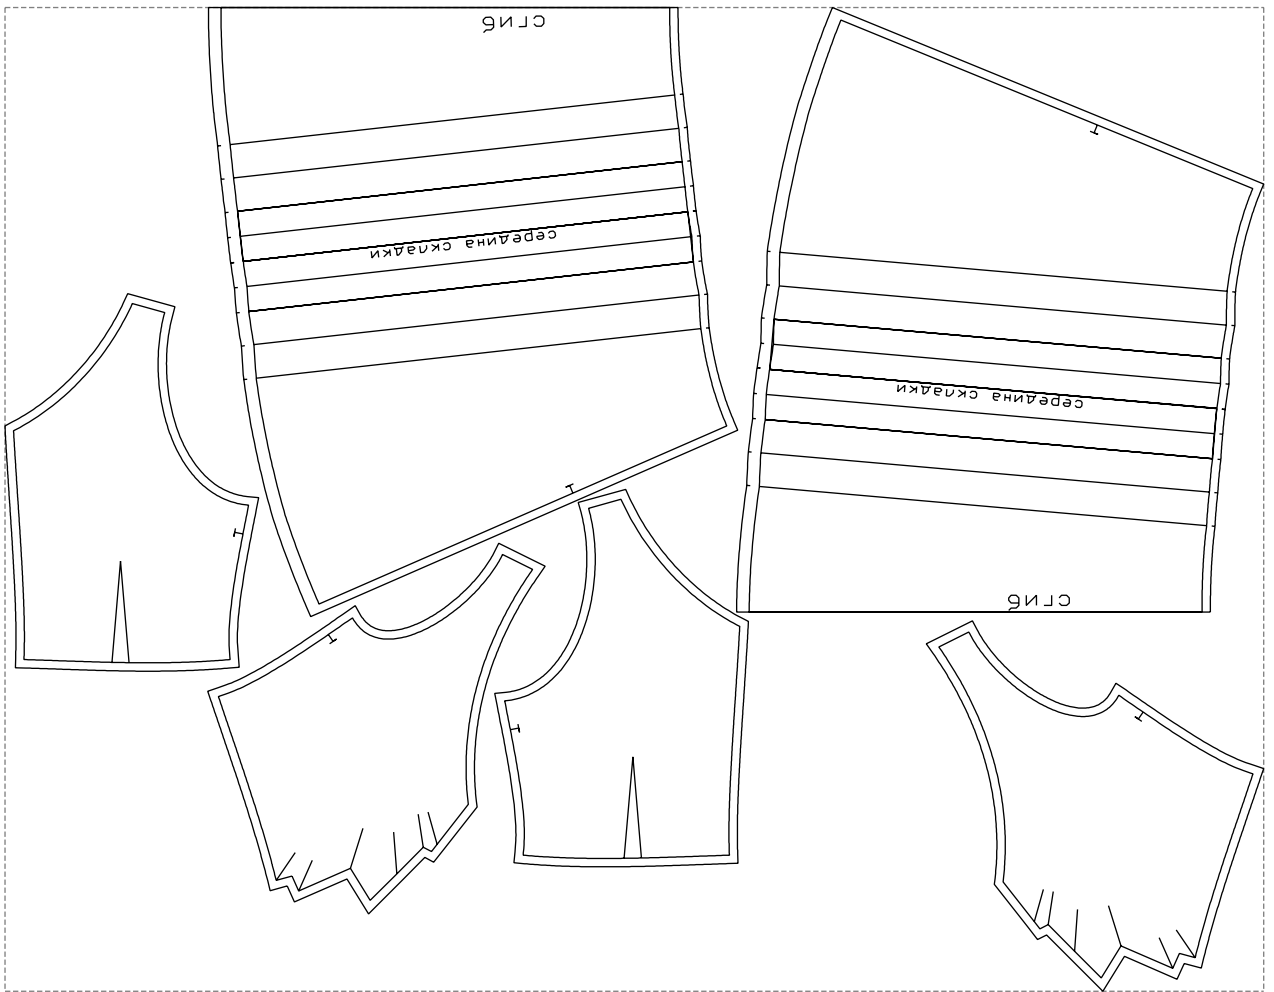

Not for print

Paper size: A4, size:1257.43 x1067.21 mm

# Example

size:1499.00 x1171.79 mm

Maneken =1 ver.0

rz\_1=170

rz\_16=104

rz\_17=88.9

rz\_18=84.4

rz\_19=112

rz\_20=109.3

---

. . . . .  
. . . . .  
. . . . .