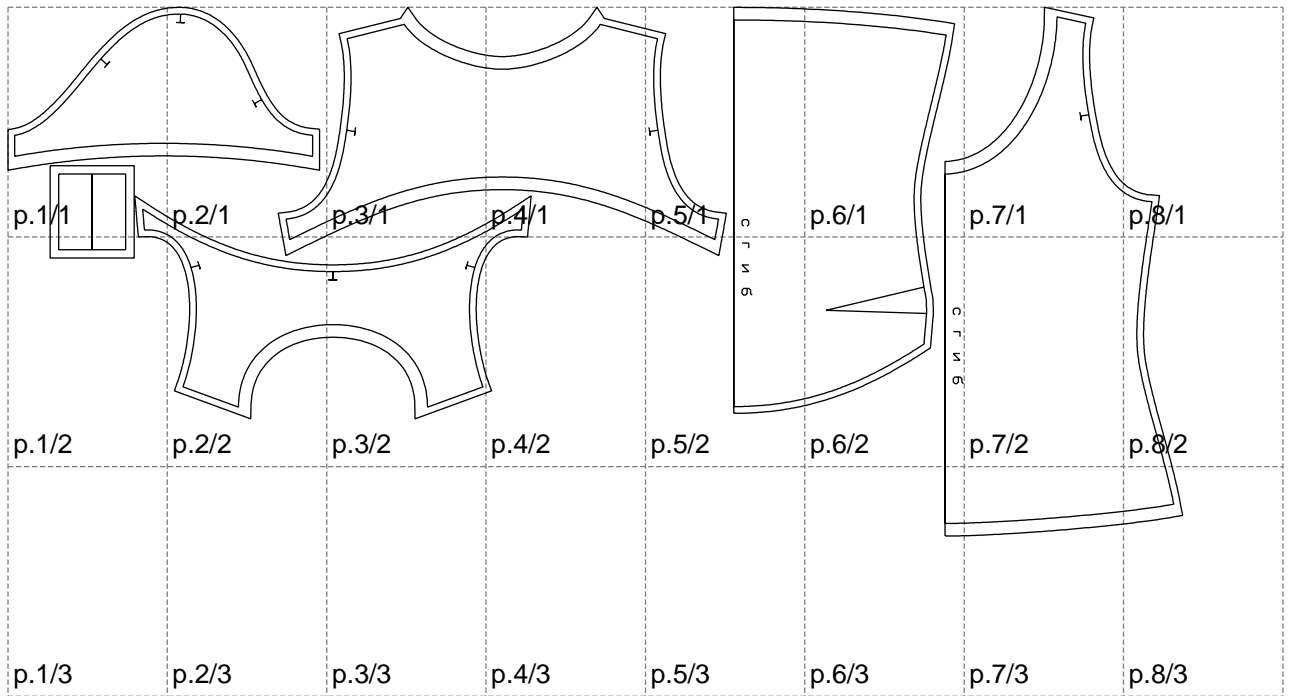

Not for print

Paper size: A4, size:1399.00 x629.56 mm

# Example

size:1499.00 x629.56 mm

Maneken =1 ver.0

rz\_1=170

rz\_16=100

rz\_17=85.4

rz\_18=80.2

rz\_19=108

rz\_20=105.4

---

. . . . .  
. . . . .  
. . . . .