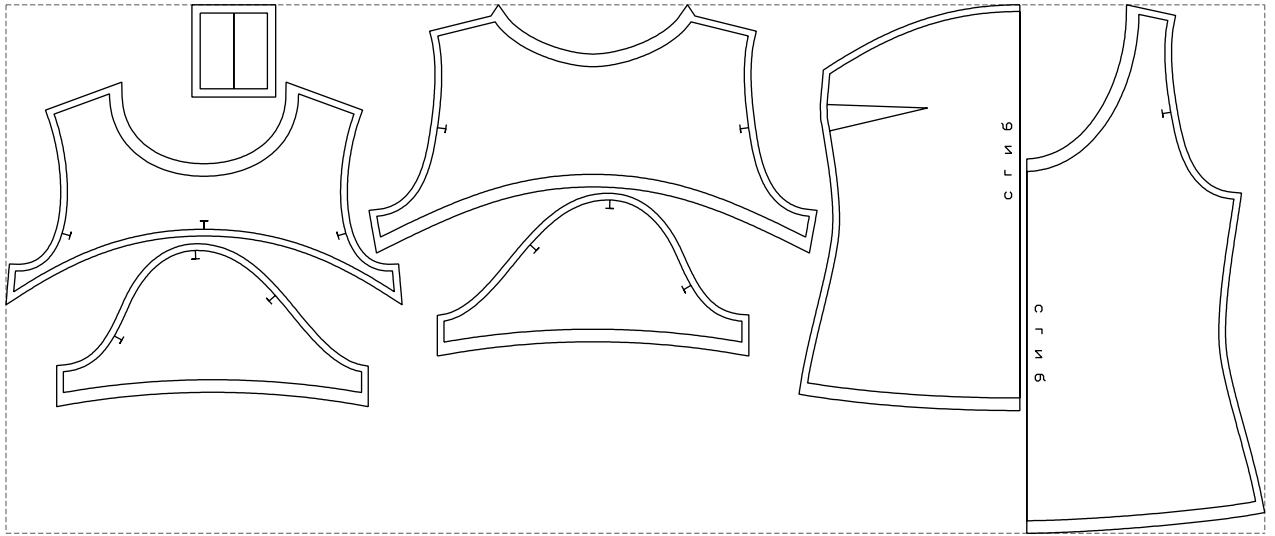

Not for print

Paper size: A4, size:1399.00 x629.56 mm

# Example

size:1499.00 x629.56 mm

Maneken =1 ver.0

rz\_1=170

rz\_16=100

rz\_17=85.4

rz\_18=80.2

rz\_19=108

rz\_20=105.4

---

. . . . .  
. . . . .  
. . . . .