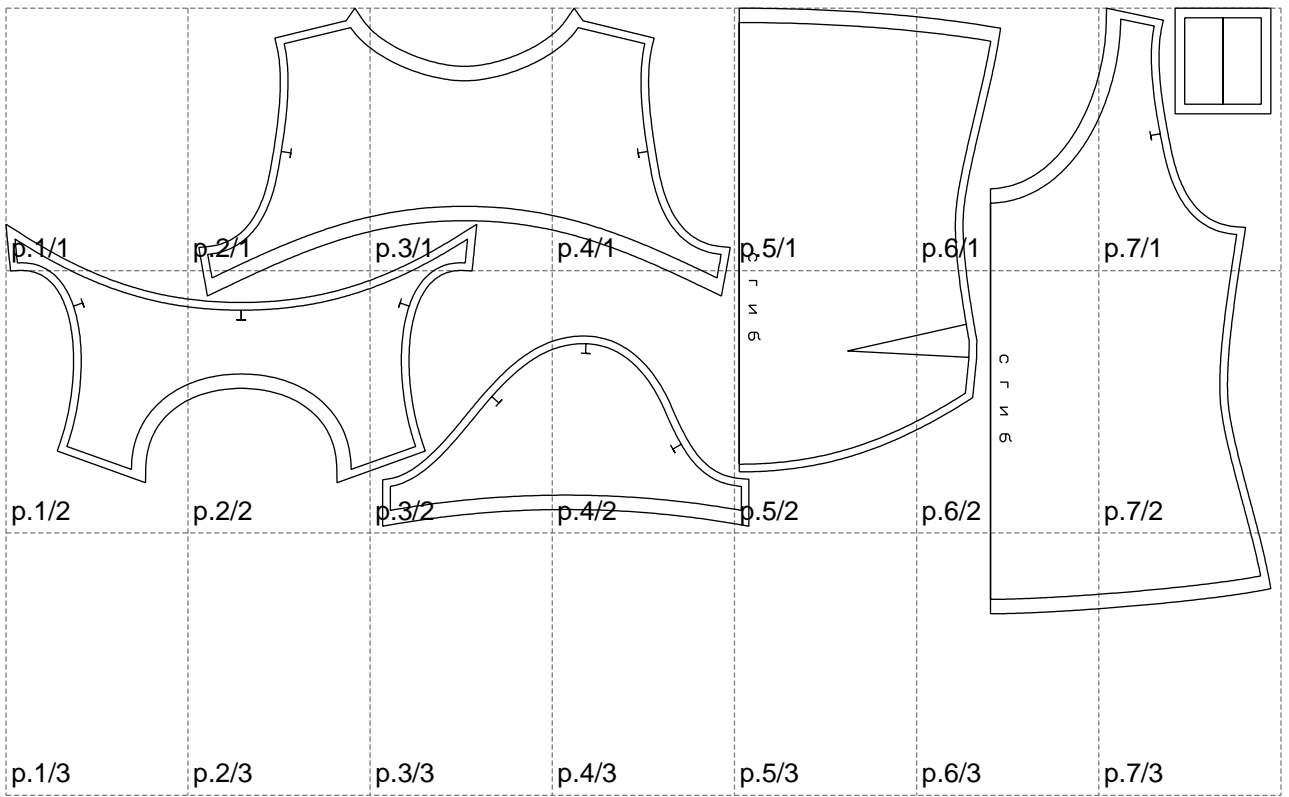

Not for print

Paper size: A4, size:1318.25 x631.00 mm

Example

size:1438.60 x631.00 mm

Maneken =1 ver.0

rz_1=170

rz_16=104

rz_17=88.9

rz_18=84.4

rz_19=112

rz_20=109.3

.
.
.