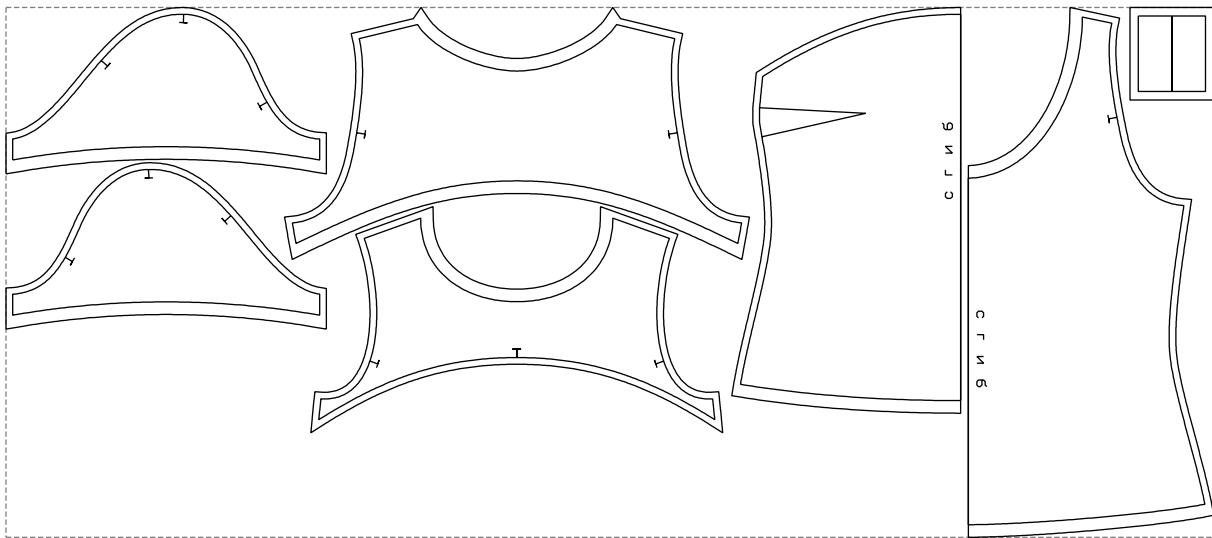

Not for print

Paper size: A4, size:1318.25 x631.00 mm

Example

size:1438.60 x631.00 mm

Maneken =1 ver.0

rz_1=170

rz_16=104

rz_17=88.9

rz_18=84.4

rz_19=112

rz_20=109.3

.
.
.