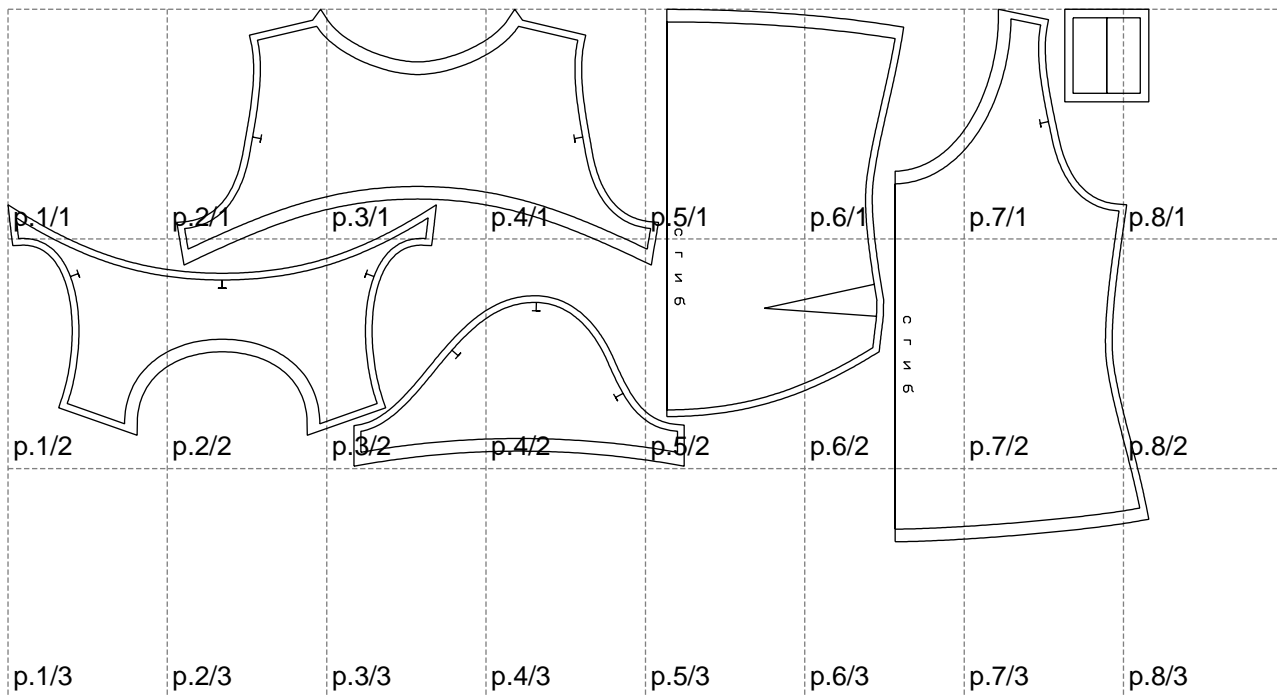

Not for print

Paper size: A4, size:1358.61 x633.88 mm

# Example

size:1488.95 x633.88 mm

Maneken =1 ver.0

rz\_1=170

rz\_16=108

rz\_17=92.5

rz\_18=89.2

rz\_19=116

rz\_20=113

---

. . . . .  
. . . . .  
. . . . .