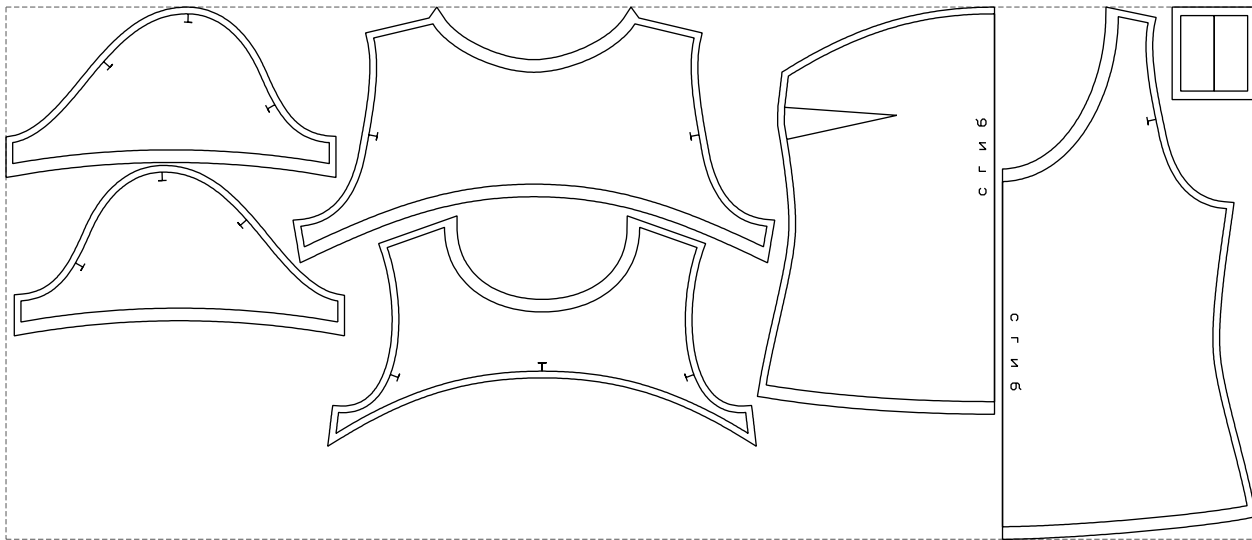

Not for print

Paper size: A4, size:1358.61 x633.88 mm

# Example

size:1488.95 x633.88 mm

Maneken =1 ver.0

rz\_1=170

rz\_16=108

rz\_17=92.5

rz\_18=89.2

rz\_19=116