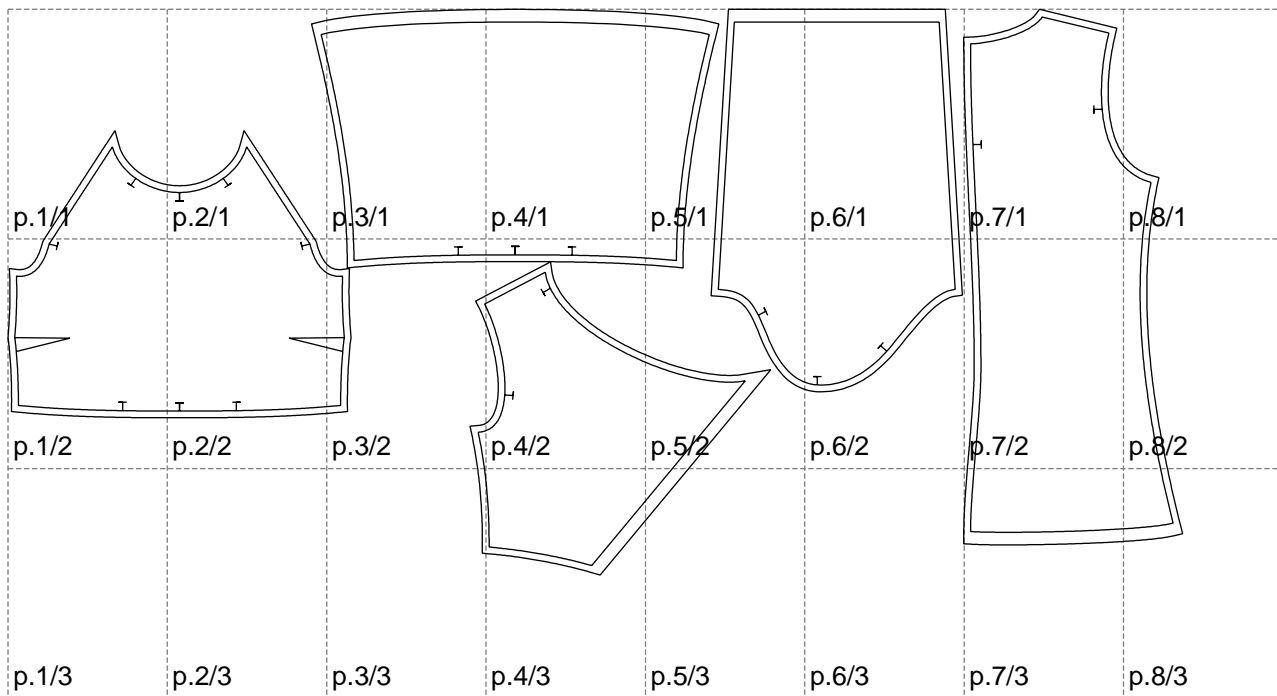

Not for print

Paper size: A4, size:1399.00 x673.58 mm

# Example

size:1468.98 x1014.63 mm

Maneken =1 ver.0

rz\_1=170

rz\_16=88

rz\_17=75.6

rz\_18=67.6

rz\_19=96

rz\_20=94.6

---

. . . . .  
. . . . .  
. . . . .