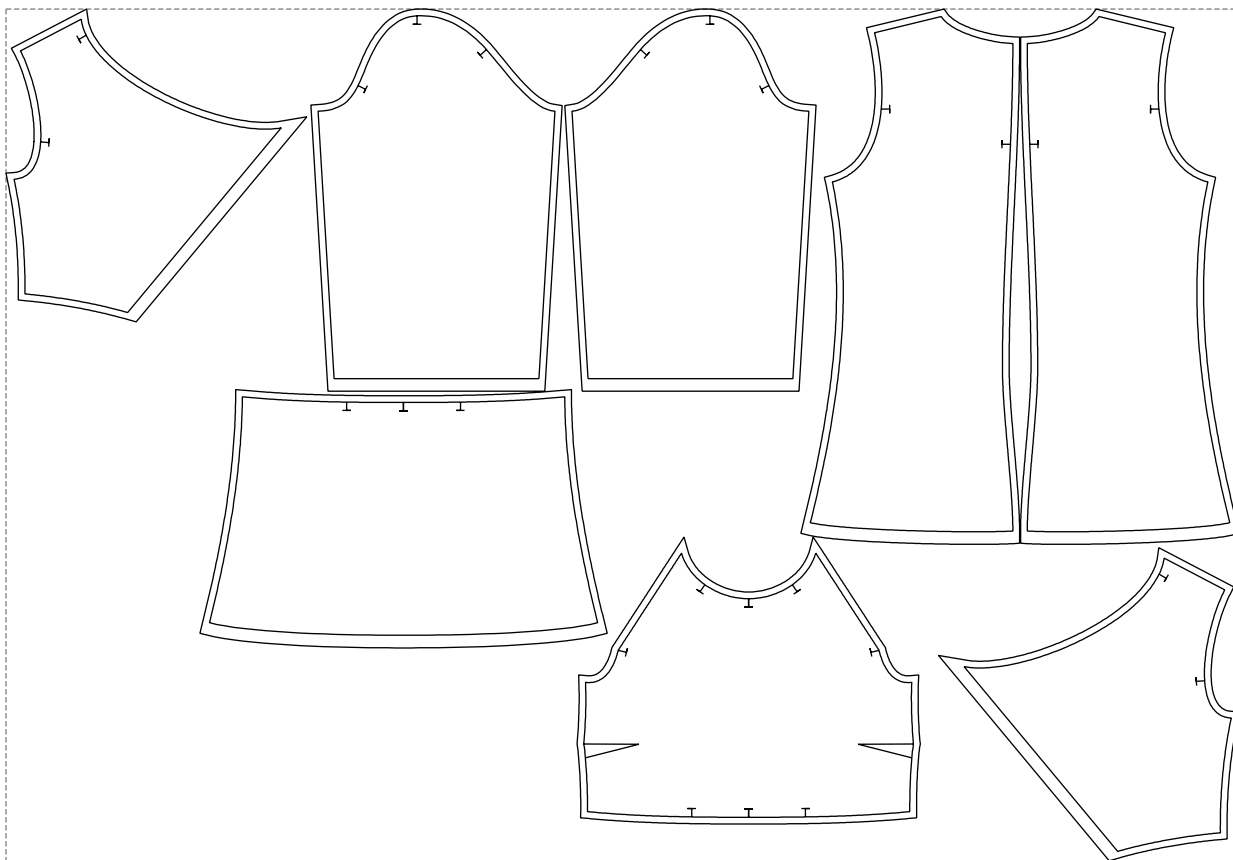

Not for print

Paper size: A4, size:1399.00 x673.58 mm

# Example

size:1468.98 x1014.63 mm

Maneken =1 ver.0

rz\_1=170

rz\_16=88

rz\_17=75.6

rz\_18=67.6

rz\_19=96

rz\_20=94.6

---

. . . . .  
. . . . .  
. . . . .