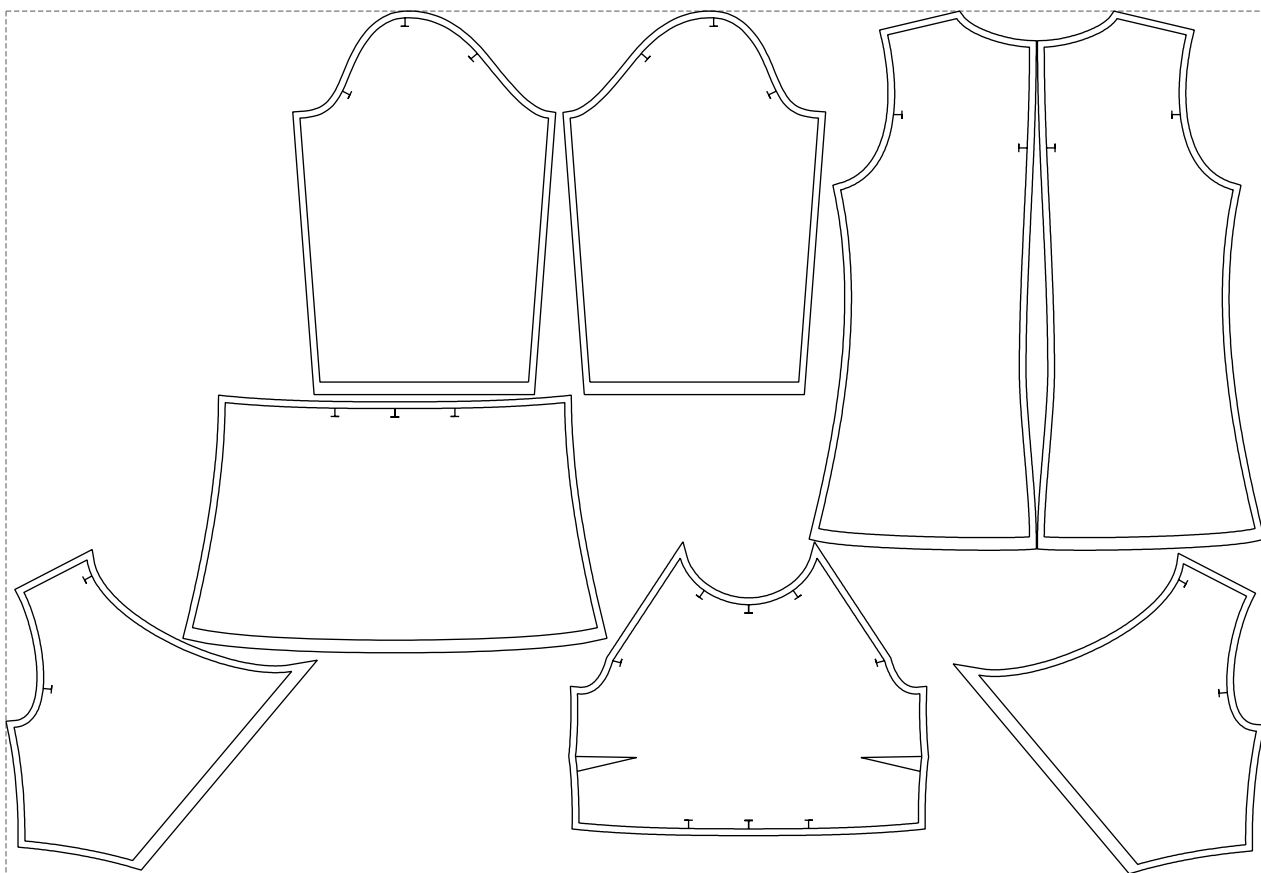

Not for print

Paper size: A4, size:1399.00 x682.77 mm

# Example

size:1499.00 x1027.68 mm

Maneken =1 ver.0

rz\_1=170

rz\_16=92

rz\_17=78.8

rz\_18=71.8

rz\_19=100