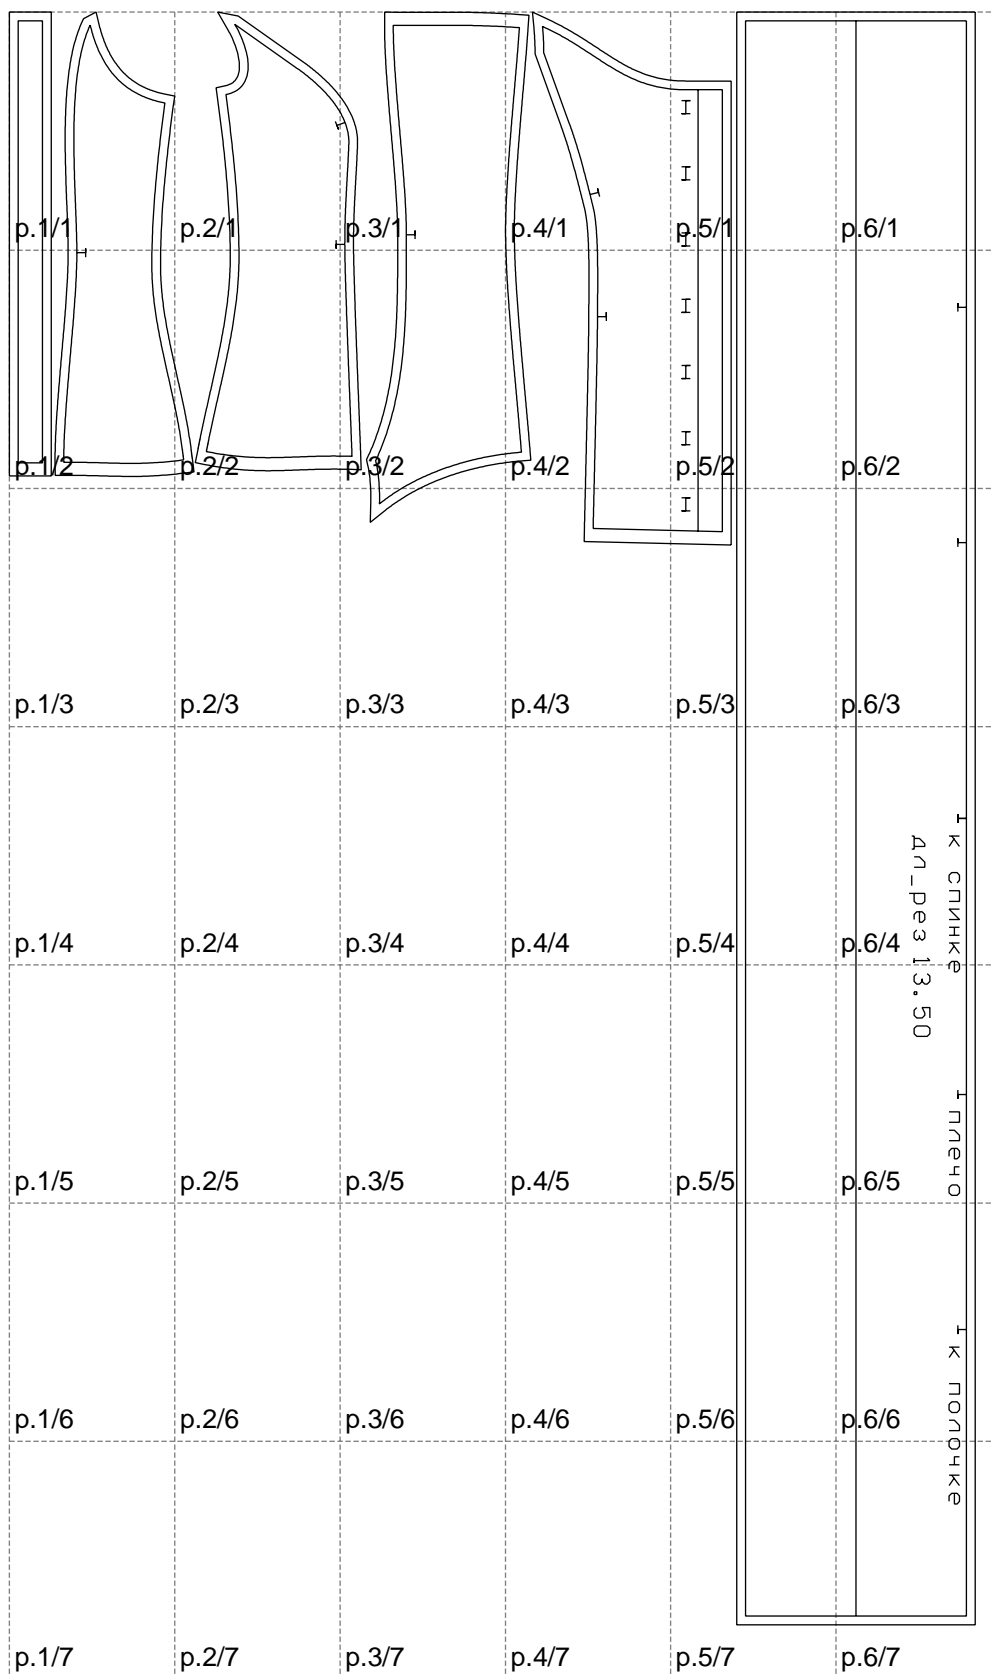

Not for print

Paper size: A4, size:1108.79 x1851.24 mm

# Example

size:1488.93 x1851.24 mm

Maneken =1 ver.0

rz\_1=170

rz\_16=96

rz\_17=82

rz\_18=76

rz\_19=104

rz\_20=101.8

---

. . . . .  
. . . . .  
. . . . .