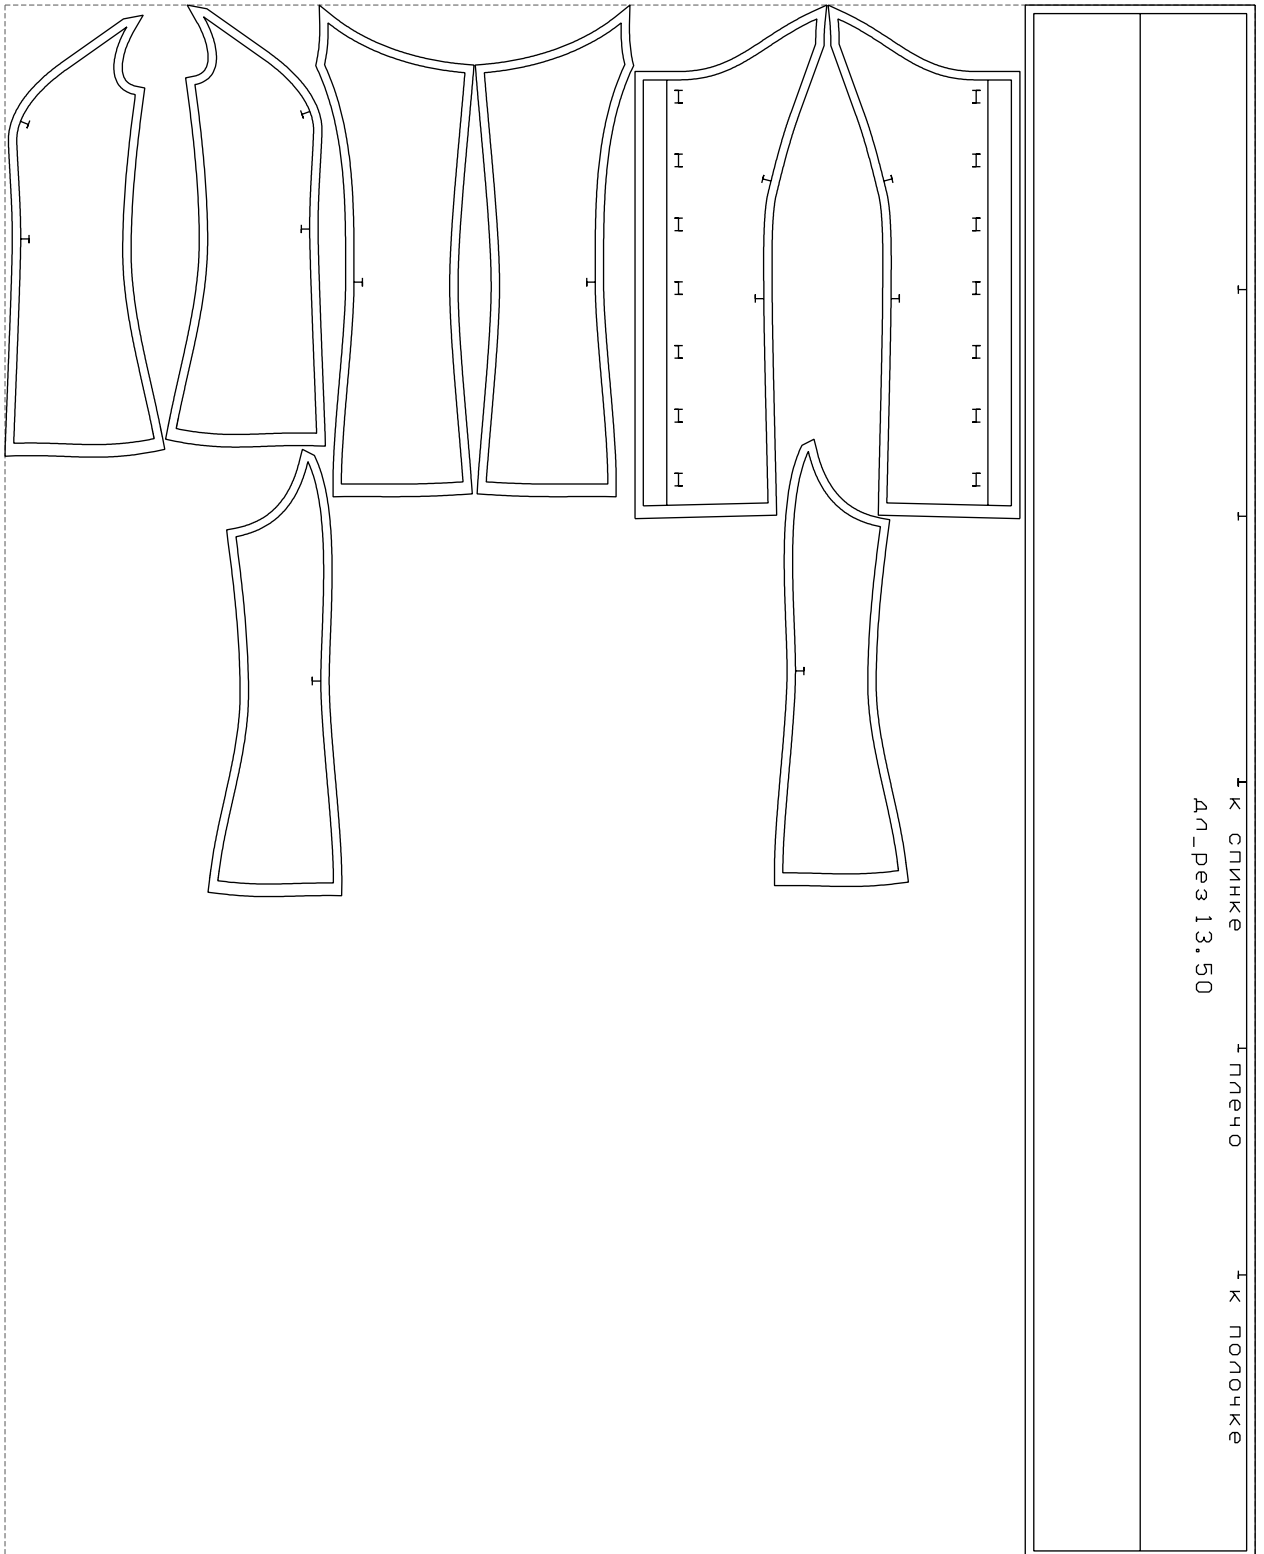

Not for print

Paper size: A4, size:1108.79 x1851.24 mm

# Example

size:1488.93 x1851.24 mm

Maneken =1 ver.0

rz\_1=170

rz\_16=96

rz\_17=82

rz\_18=76

rz\_19=104

rz\_20=101.8

---

. . . . .  
. . . . .  
. . . . .