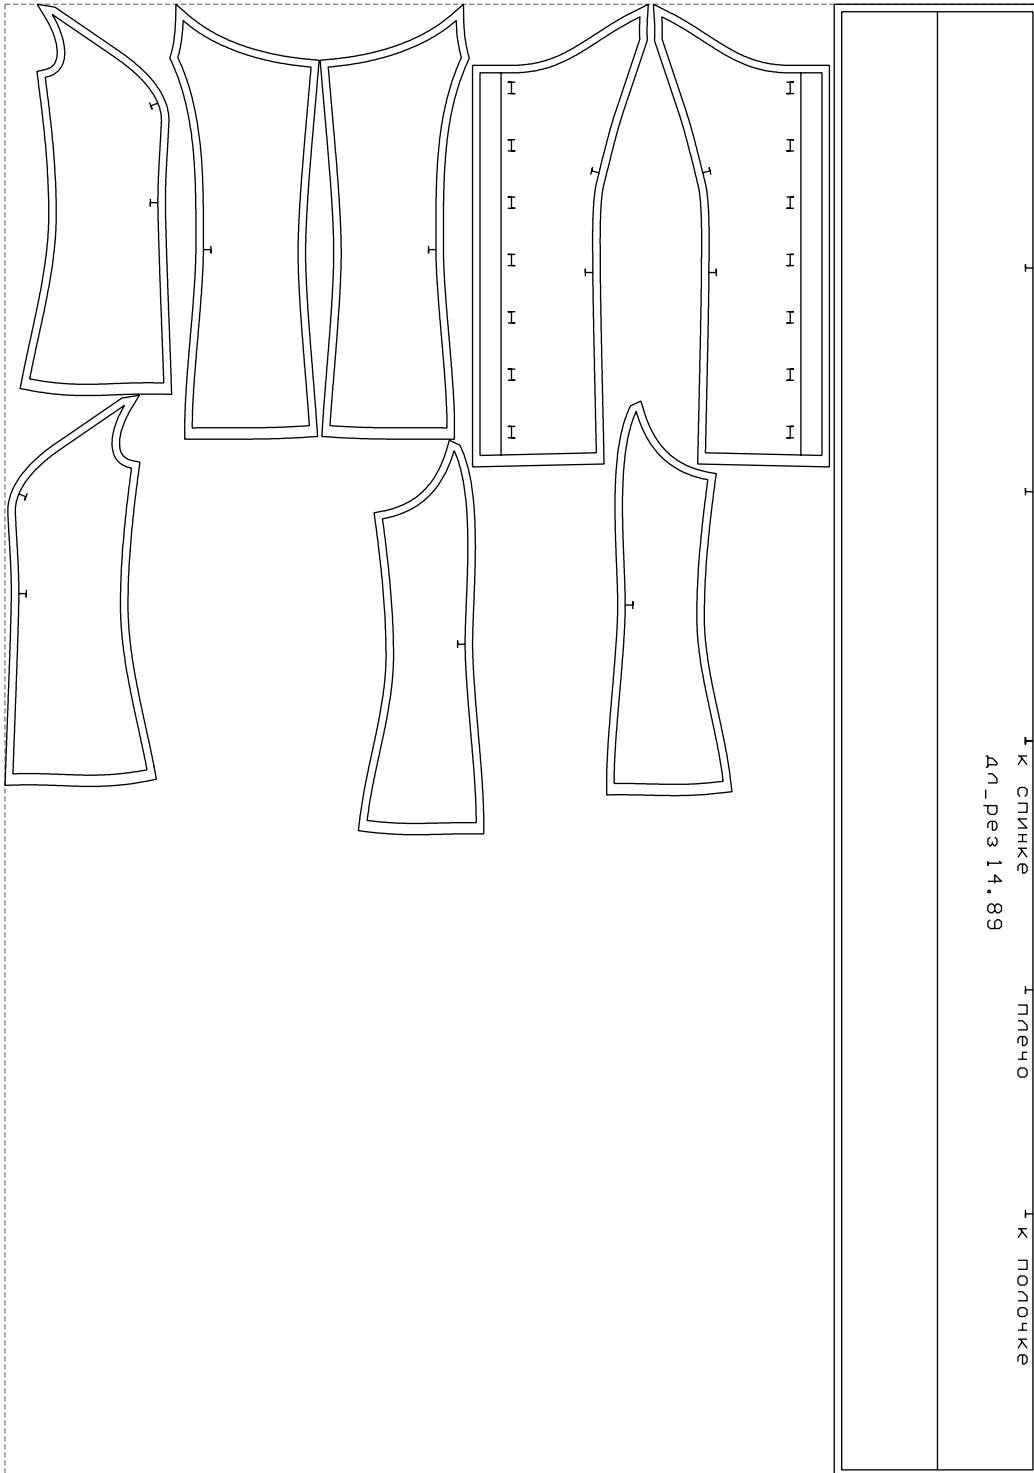

Not for print

Paper size: A4, size:1148.81 x1961.40 mm

# Example

size:1378.32 x1961.40 mm

Maneken =1 ver.0

rz\_1=170

rz\_16=104

rz\_17=88.9

rz\_18=84.4

rz\_19=112

rz\_20=109.3

---

. . . . .  
. . . . .  
. . . . .