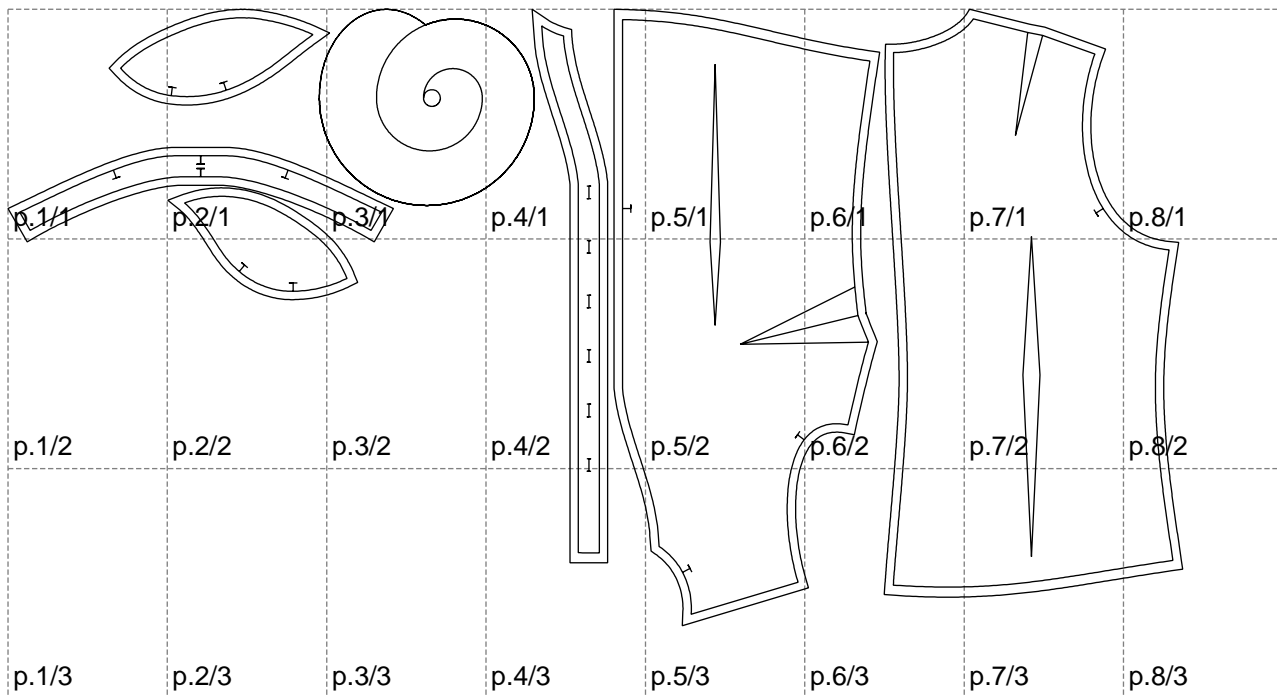

Not for print

Paper size: A4, size:1399.00 x733.86 mm

# Example

size:1499.00 x1344.88 mm

Maneken =1 ver.0

rz\_1=170

rz\_16=116

rz\_17=100

rz\_18=98.8

rz\_19=124

rz\_20=121

---

. . . . .  
. . . . .  
. . . . .