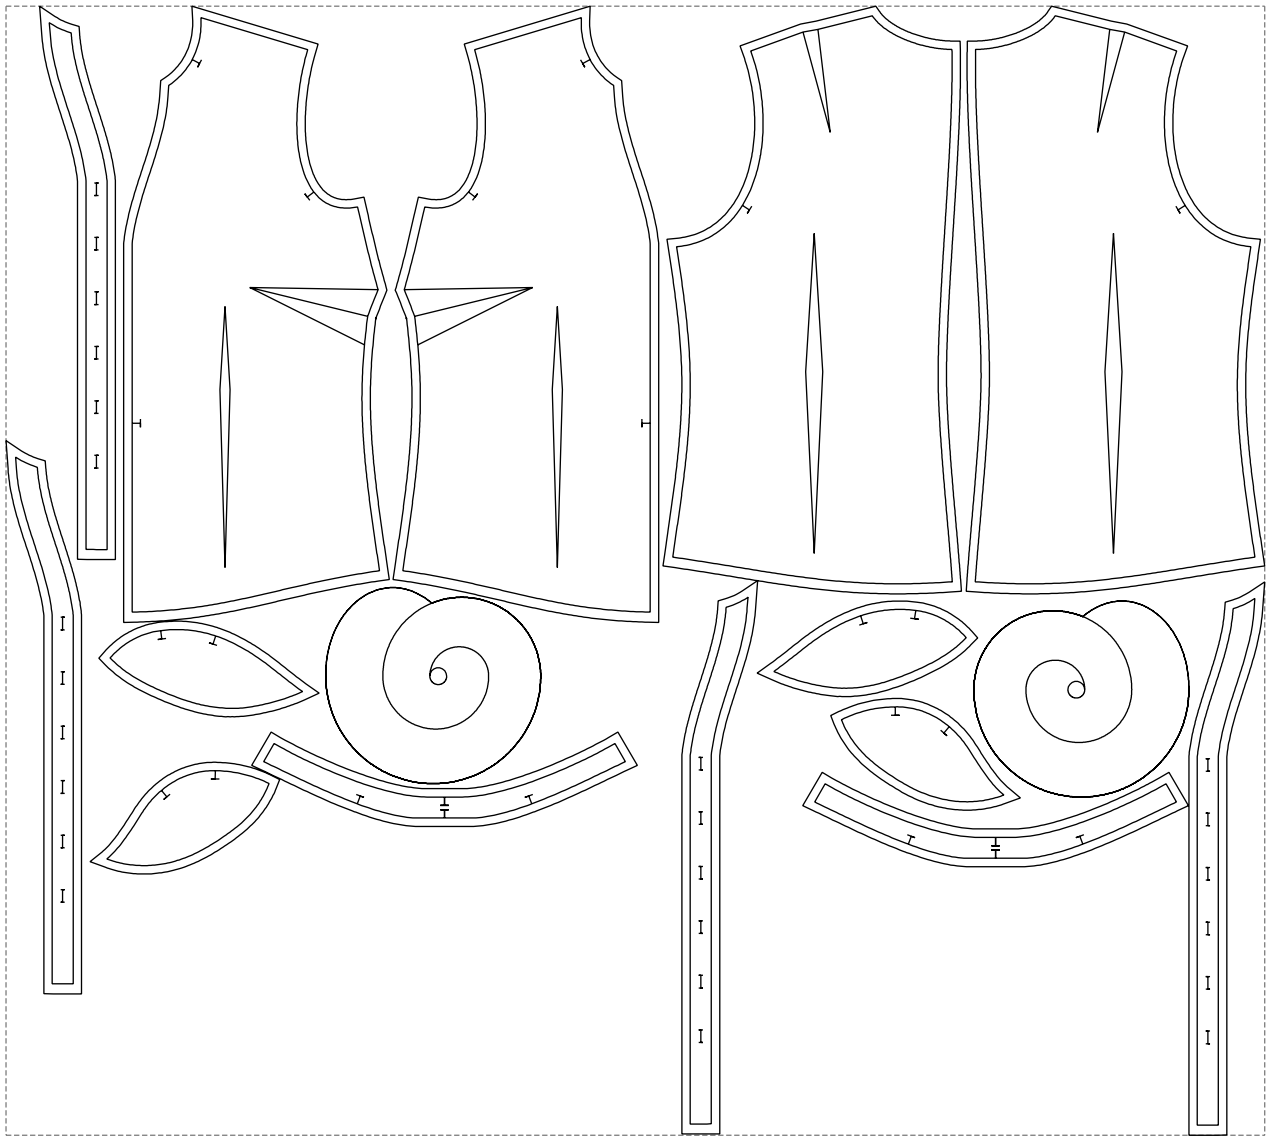

Not for print

Paper size: A4, size:1399.00 x733.86 mm

# Example

size:1499.00 x1344.88 mm

Maneken =1 ver.0

rz\_1=170

rz\_16=116

rz\_17=100

rz\_18=98.8

rz\_19=124