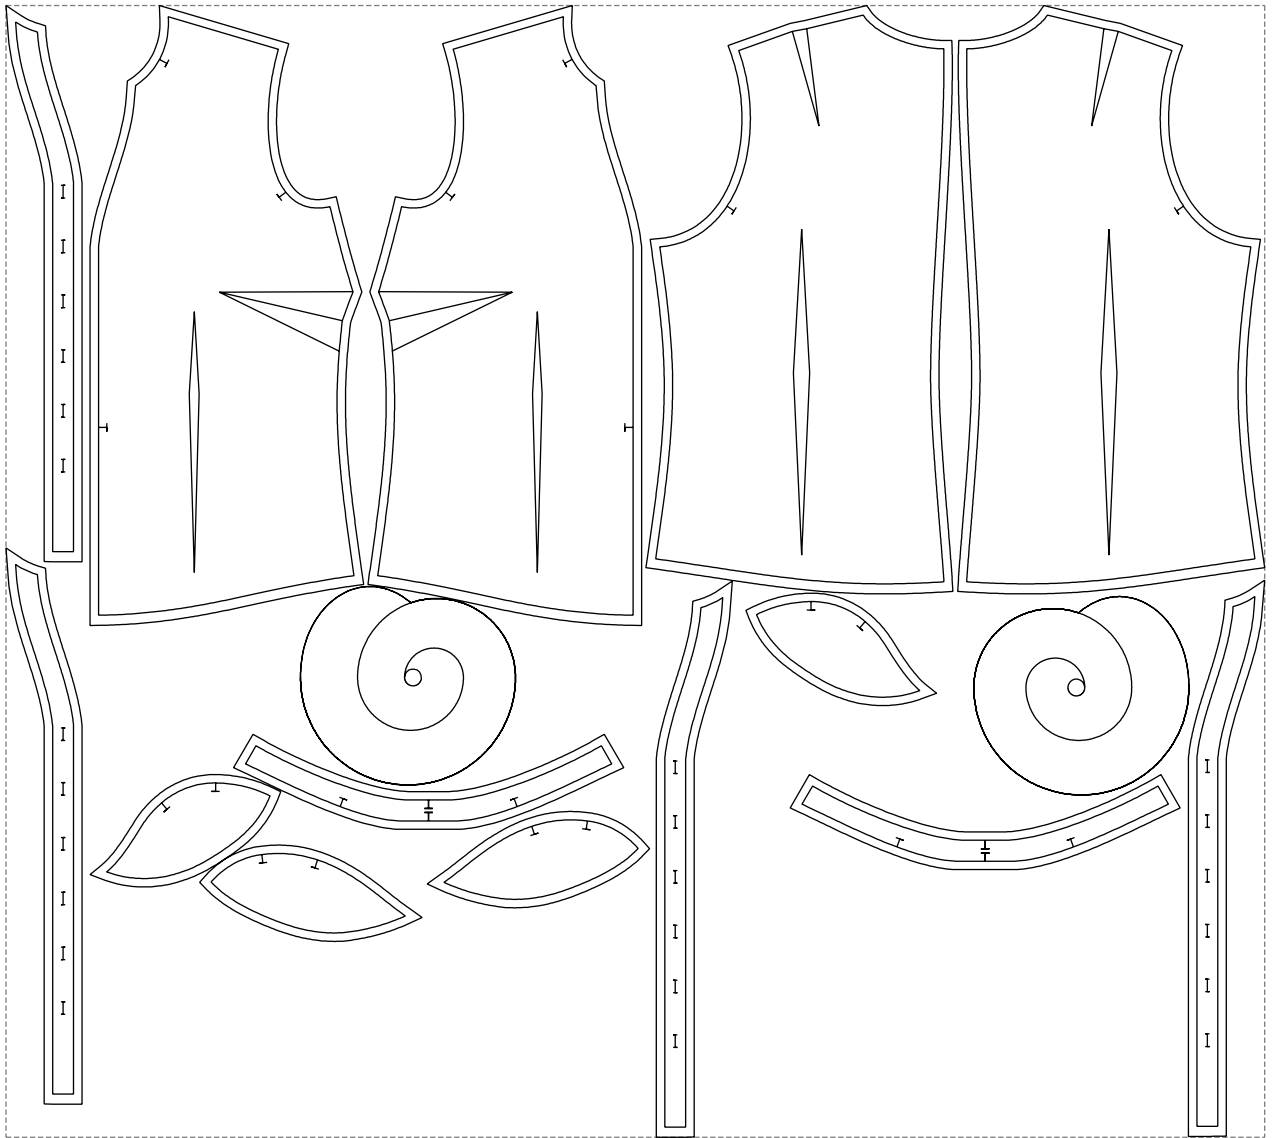

# Example

size:1499.00 x1348.20 mm

Maneken =1 ver.0

rz\_1=170

rz\_16=120

rz\_17=104

rz\_18=103.6

rz\_19=128