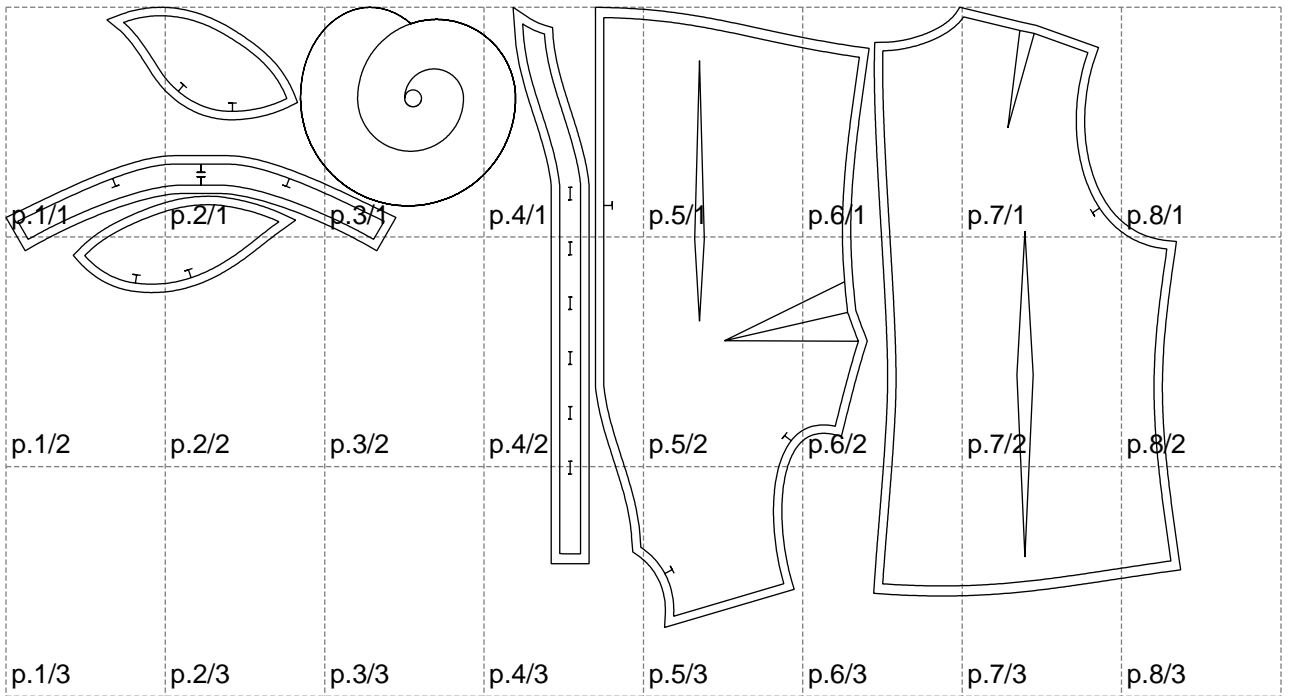

Not for print

Paper size: A4, size:1399.00 x738.52 mm

# Example

size:1499.00 x1348.20 mm

Maneken =1 ver.0

rz\_1=170

rz\_16=120

rz\_17=104

rz\_18=103.6

rz\_19=128

rz\_20=125.1

---

. . . . .  
. . . . .  
. . . . .