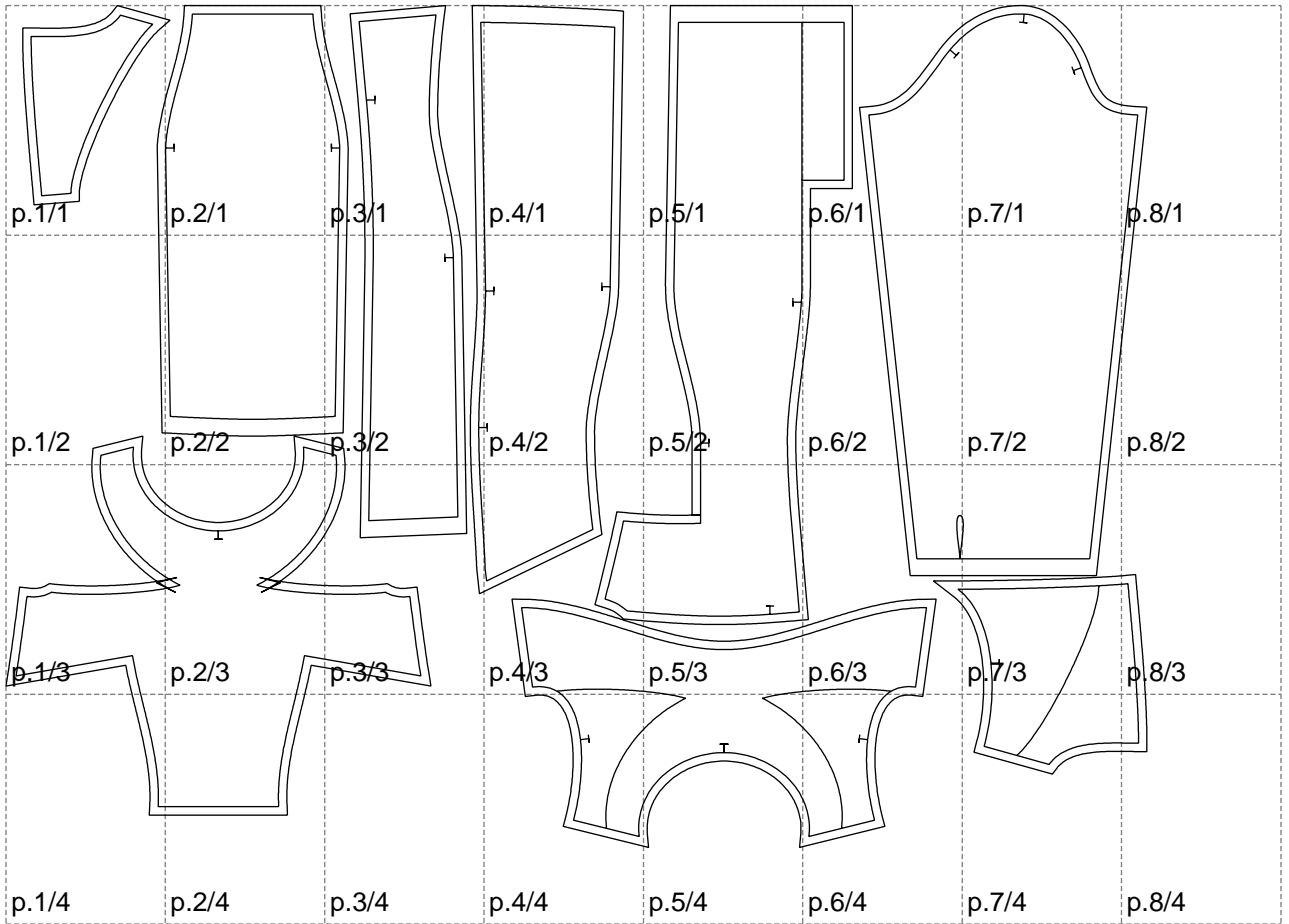

Not for print

Paper size: A4, size:1358.87 x1002.38 mm

Example

size:1338.54 x737.08 mm

Maneken =1 ver.0

rz_1=170

rz_16=88

rz_17=75.6

rz_18=67.6

rz_19=96

rz_20=94.6

.
.
.