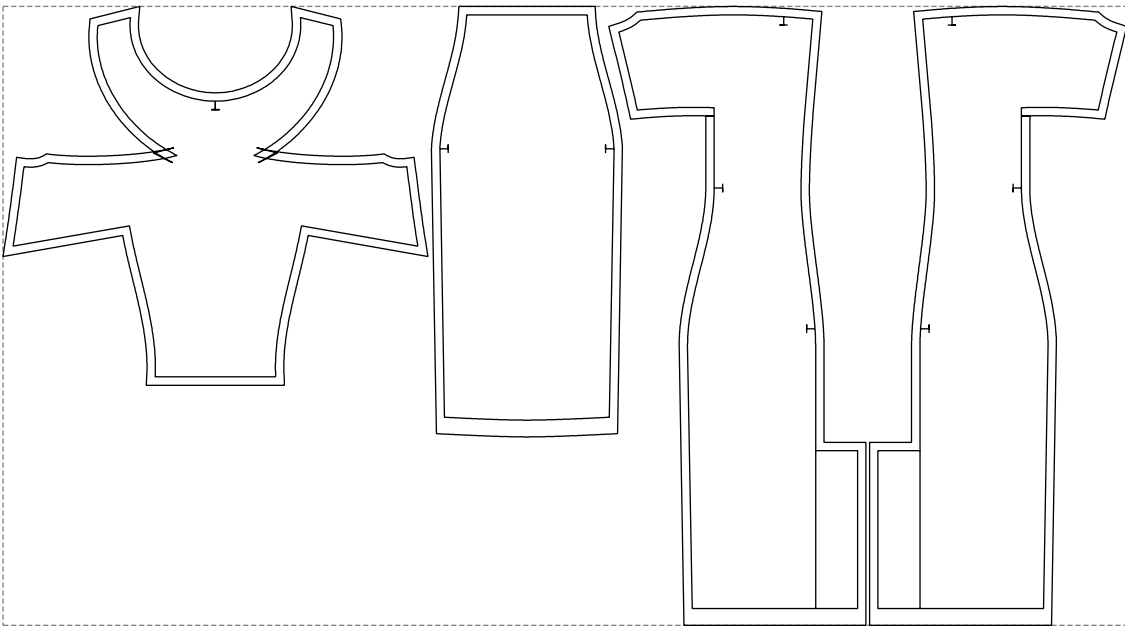

Not for print

Paper size: A4, size:1358.87 x1002.38 mm

Example

size:1338.54 x737.08 mm

Maneken =1 ver.0

rz_1=170

rz_16=88

rz_17=75.6

rz_18=67.6

rz_19=96

rz_20=94.6

.
.
.