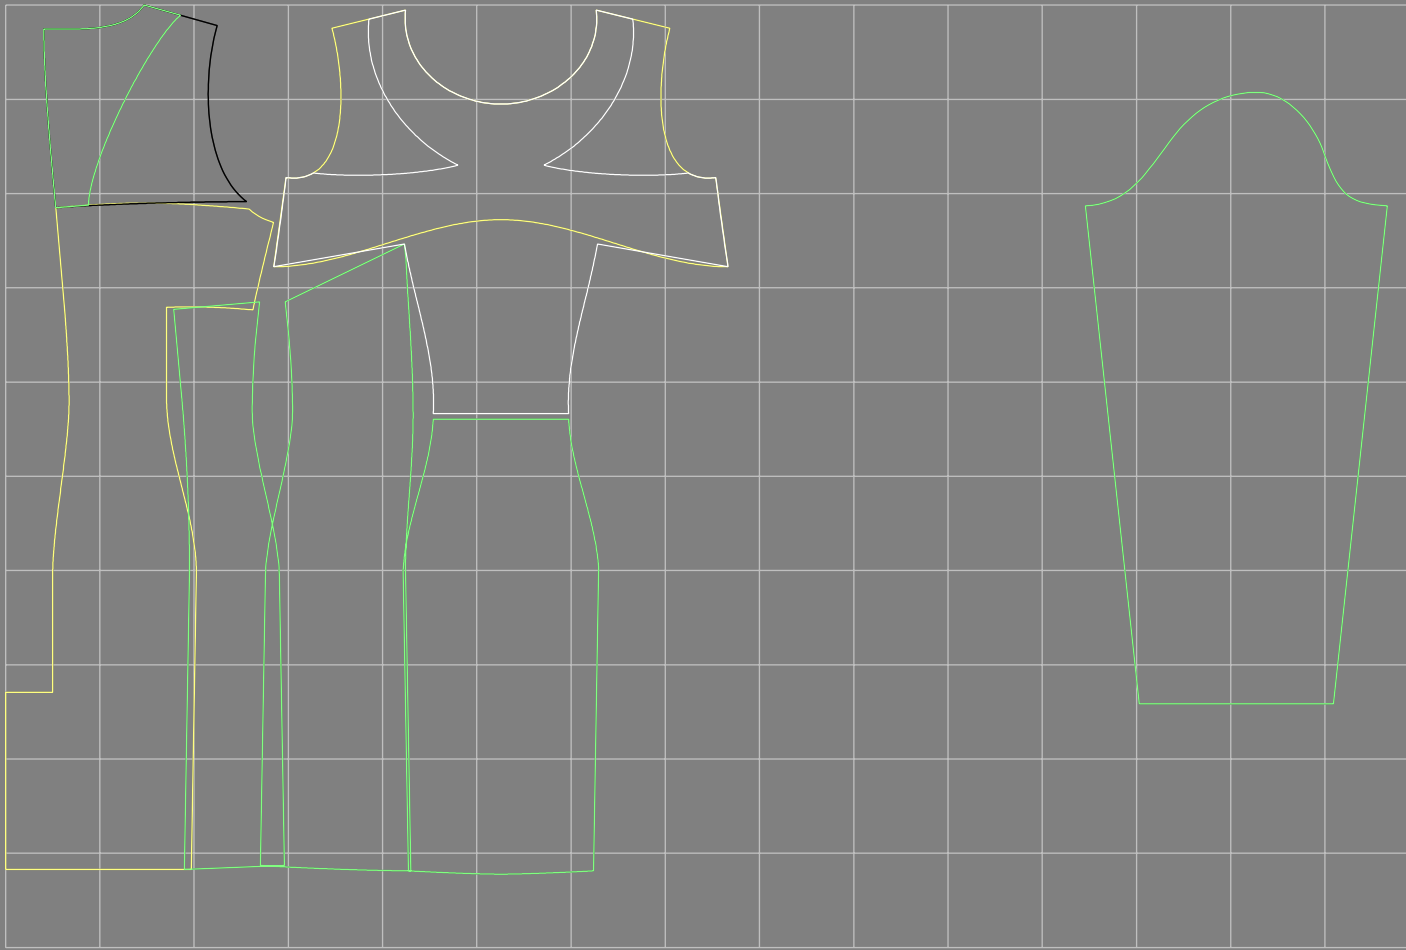

Not for print

Paper size: A4, size:1358.87 x1002.38 mm

Example

size:1338.54 x737.08 mm

Maneken =1 ver.0

rz_1=170

rz_16=88

rz_17=75.6

rz_18=67.6

rz_19=96

rz_20=94.6

.
.
.