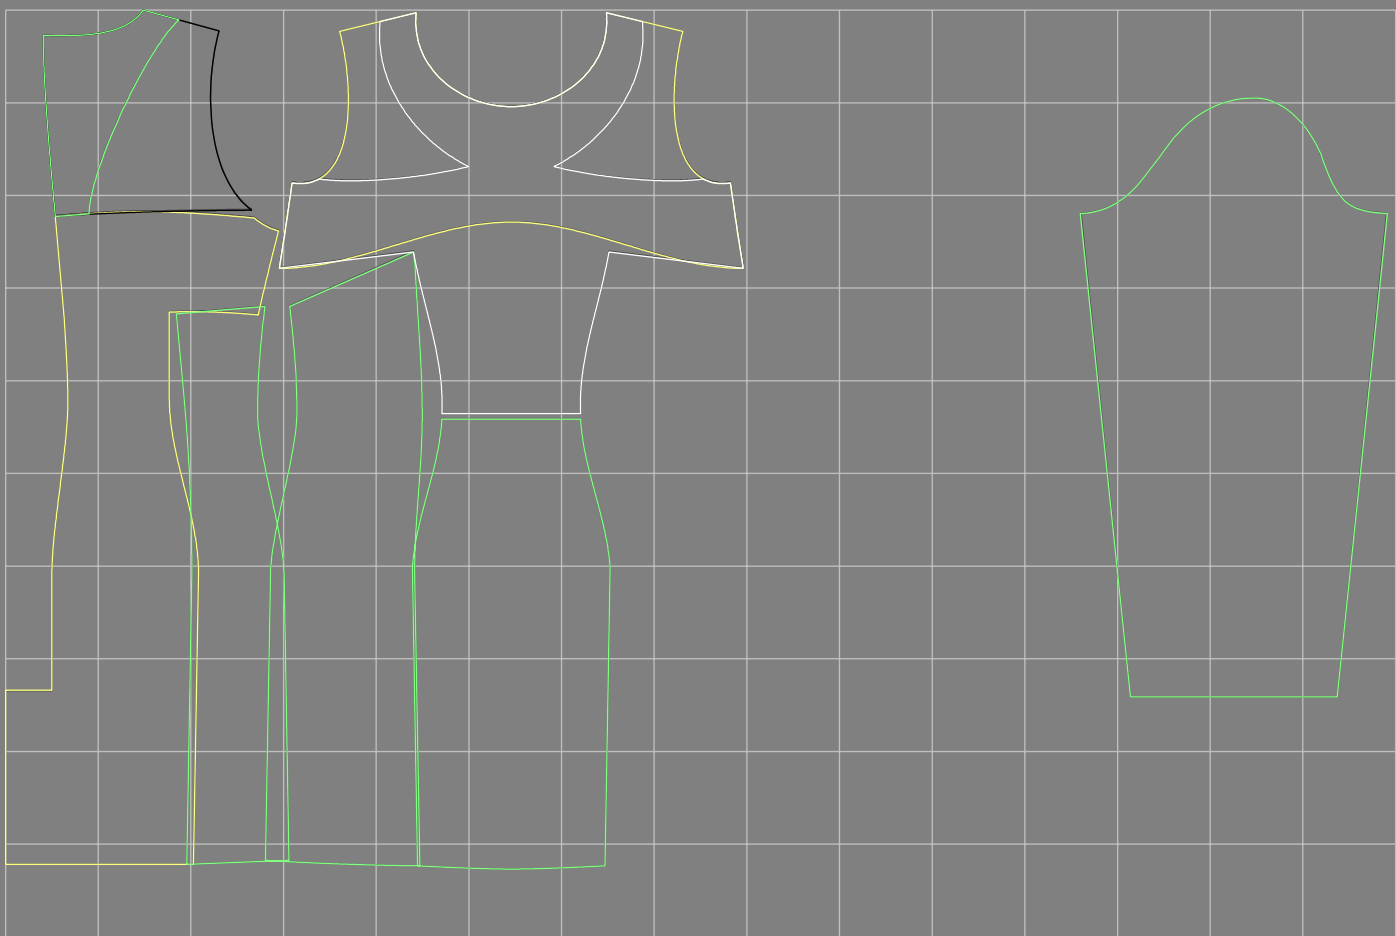

Not for print

Paper size: A4, size:1399.00 x1032.10 mm

# Example

size:1388.55 x734.43 mm

Maneken =1 ver.0

rz\_1=170

rz\_16=92

rz\_17=78.8

rz\_18=71.8

rz\_19=100

rz\_20=98.1

---

. . . . .  
. . . . .  
. . . . .