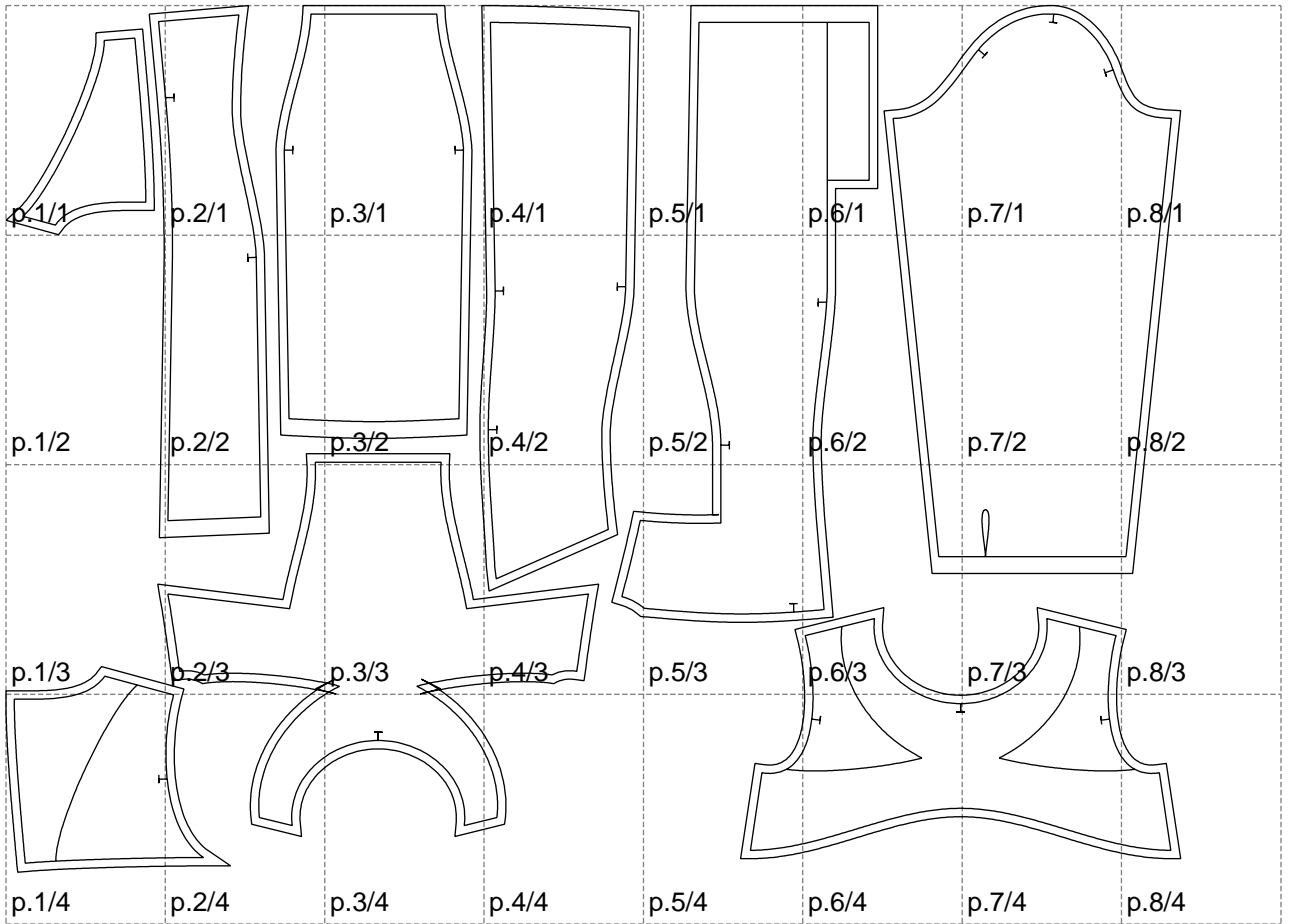

Not for print

Paper size: A4, size:1399.00 x1032.10 mm

# Example

size:1388.55 x734.43 mm

Maneken =1 ver.0

rz\_1=170

rz\_16=92

rz\_17=78.8

rz\_18=71.8

rz\_19=100

rz\_20=98.1

---

. . . . .  
. . . . .  
. . . . .