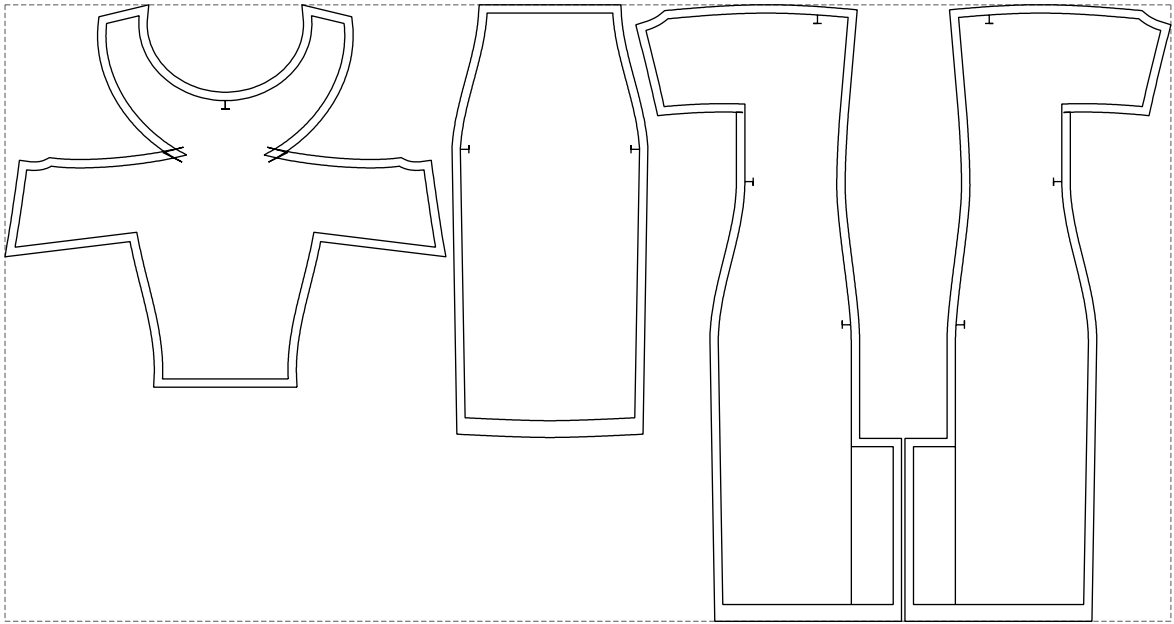

Not for print

Paper size: A4, size:1399.00 x1032.10 mm

# Example

size:1388.55 x734.43 mm

Maneken =1 ver.0

rz\_1=170

rz\_16=92

rz\_17=78.8

rz\_18=71.8

rz\_19=100

rz\_20=98.1

---

. . . . .  
. . . . .  
. . . . .