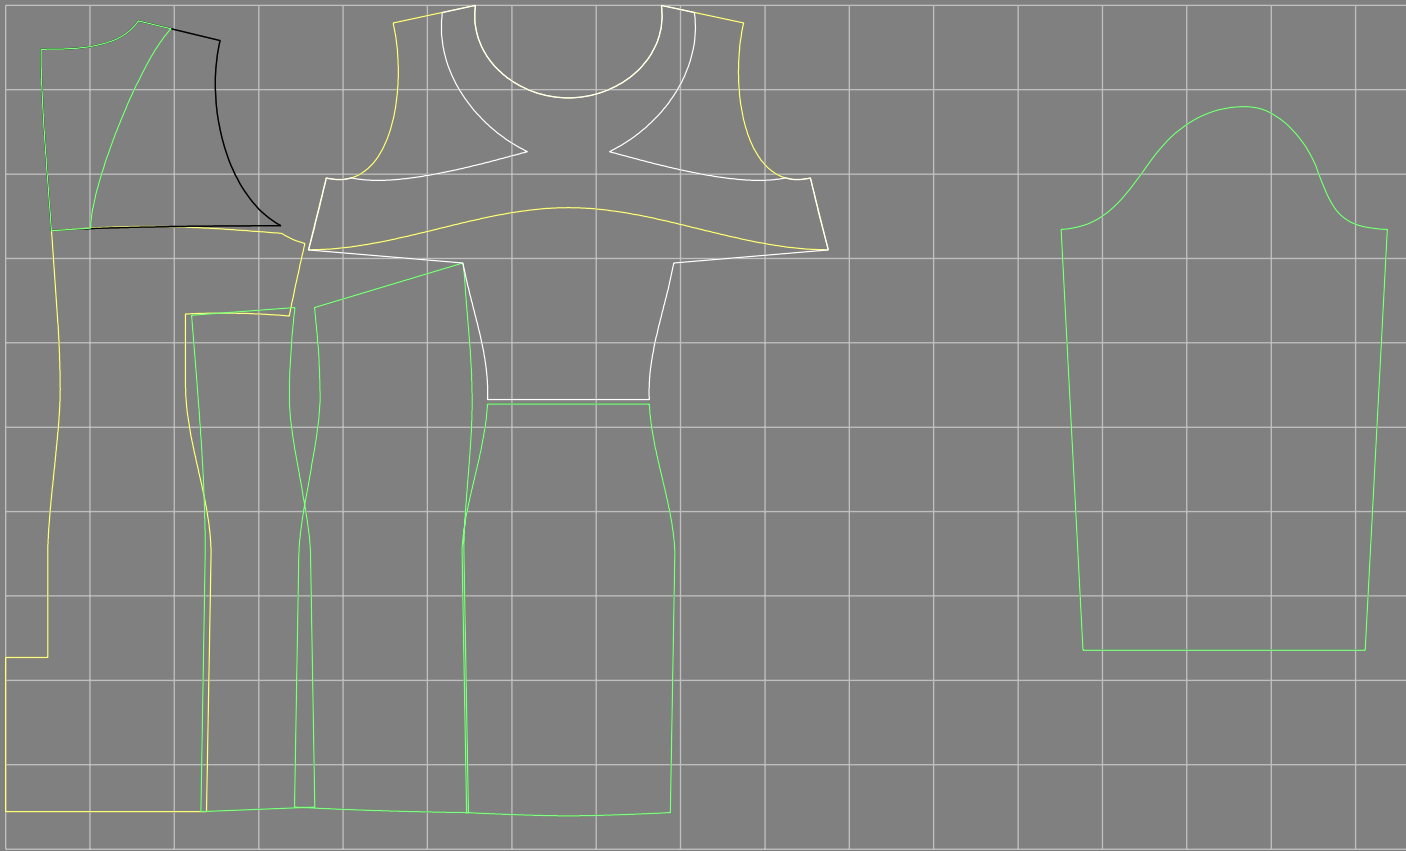

Not for print

Paper size: A4, size:1399.00 x1305.68 mm

Example

size:1488.91 x992.49 mm

Maneken =1 ver.0

rz_1=170

rz_16=116

rz_17=100

rz_18=98.8

rz_19=124

rz_20=121

.
.
.