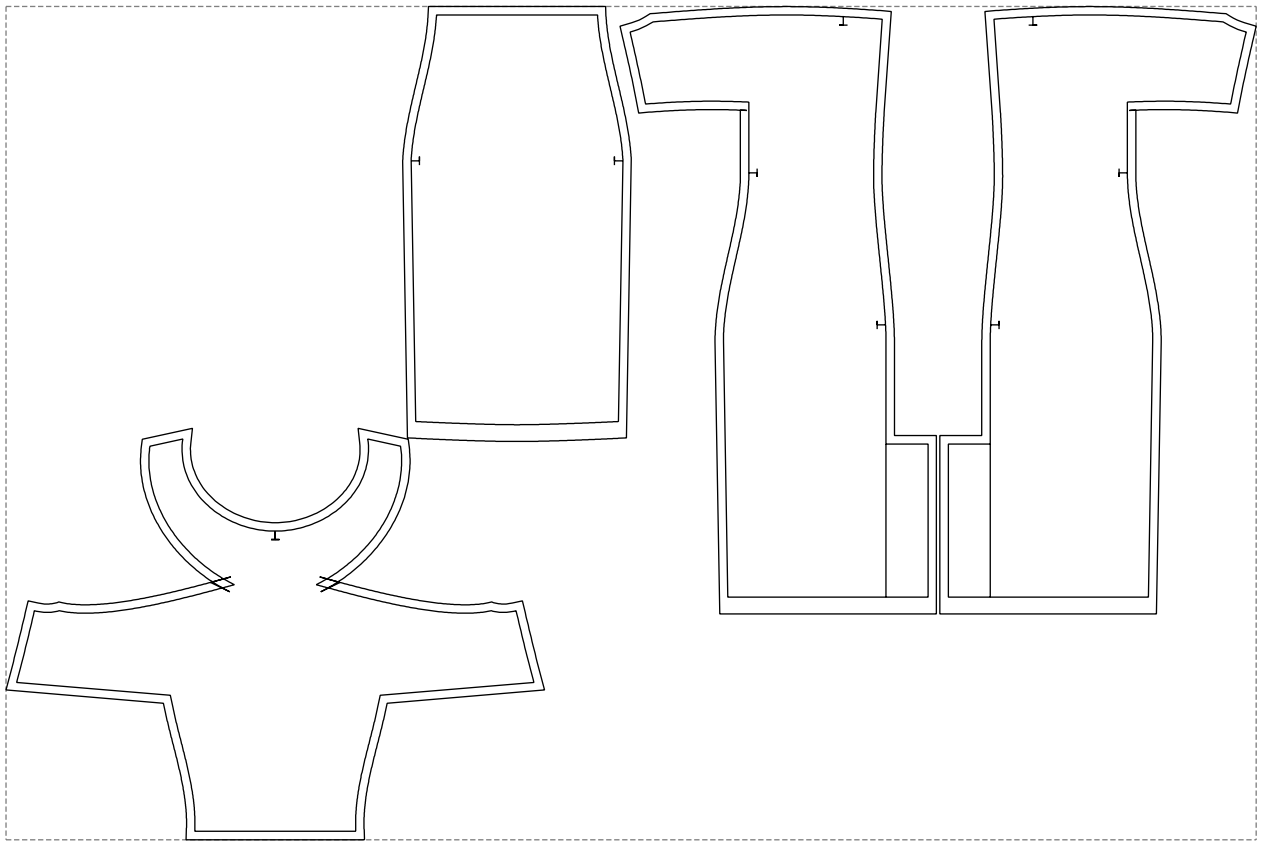

Not for print

Paper size: A4, size:1399.00 x1305.68 mm

Example

size:1488.91 x992.49 mm

Maneken =1 ver.0

rz_1=170

rz_16=116

rz_17=100

rz_18=98.8

rz_19=124

rz_20=121

.
.
.