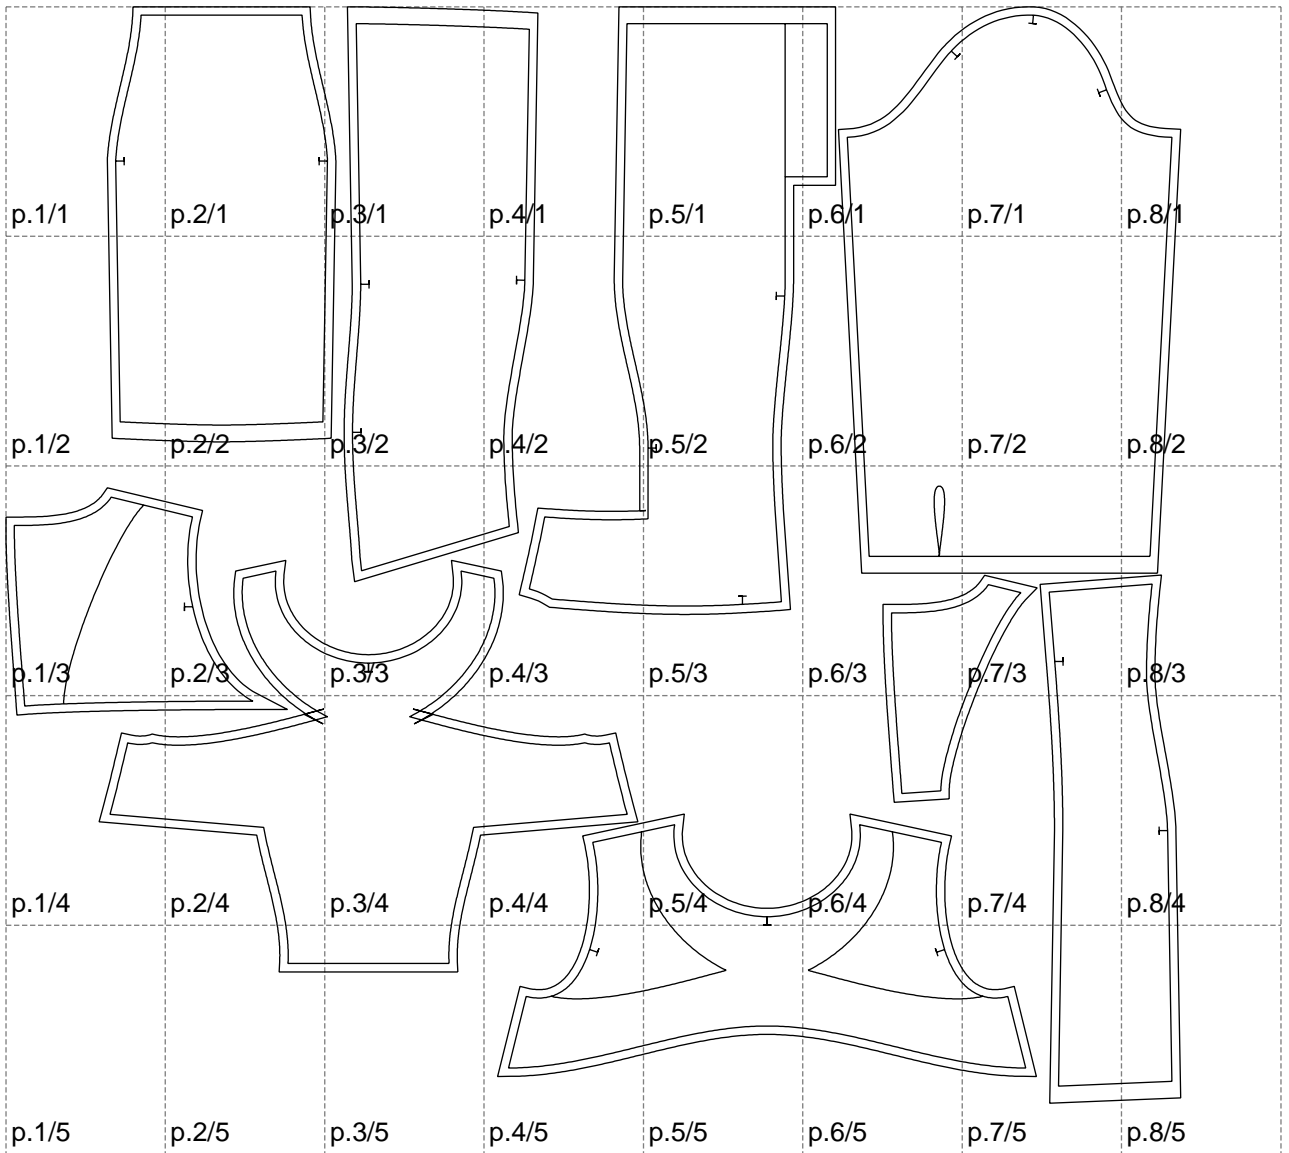

Not for print

Paper size: A4, size:1399.00 x1305.68 mm

Example

size:1488.91 x992.49 mm

Maneken =1 ver.0

rz_1=170

rz_16=116

rz_17=100

rz_18=98.8

rz_19=124

rz_20=121

.
.
.