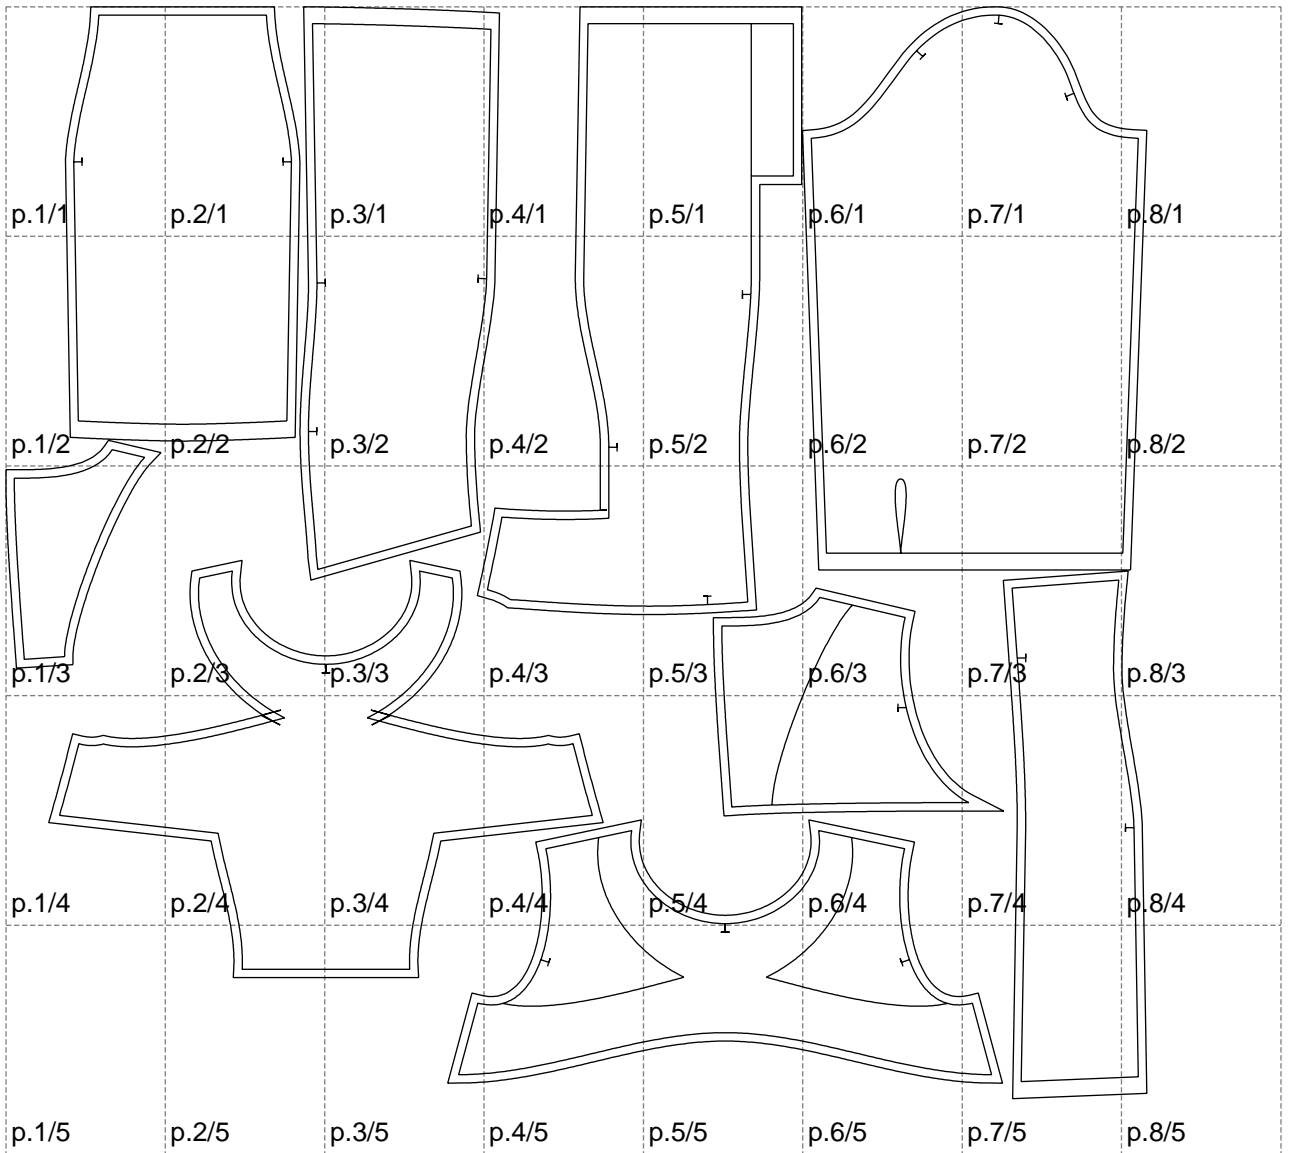

Not for print

Paper size: A4, size:1358.86 x1300.35 mm

# Example

size:1488.92 x838.75 mm

Maneken =1 ver.0

rz\_1=170

rz\_16=120

rz\_17=104

rz\_18=103.6

rz\_19=128

rz\_20=125.1

---

. . . . .  
. . . . .  
. . . . .