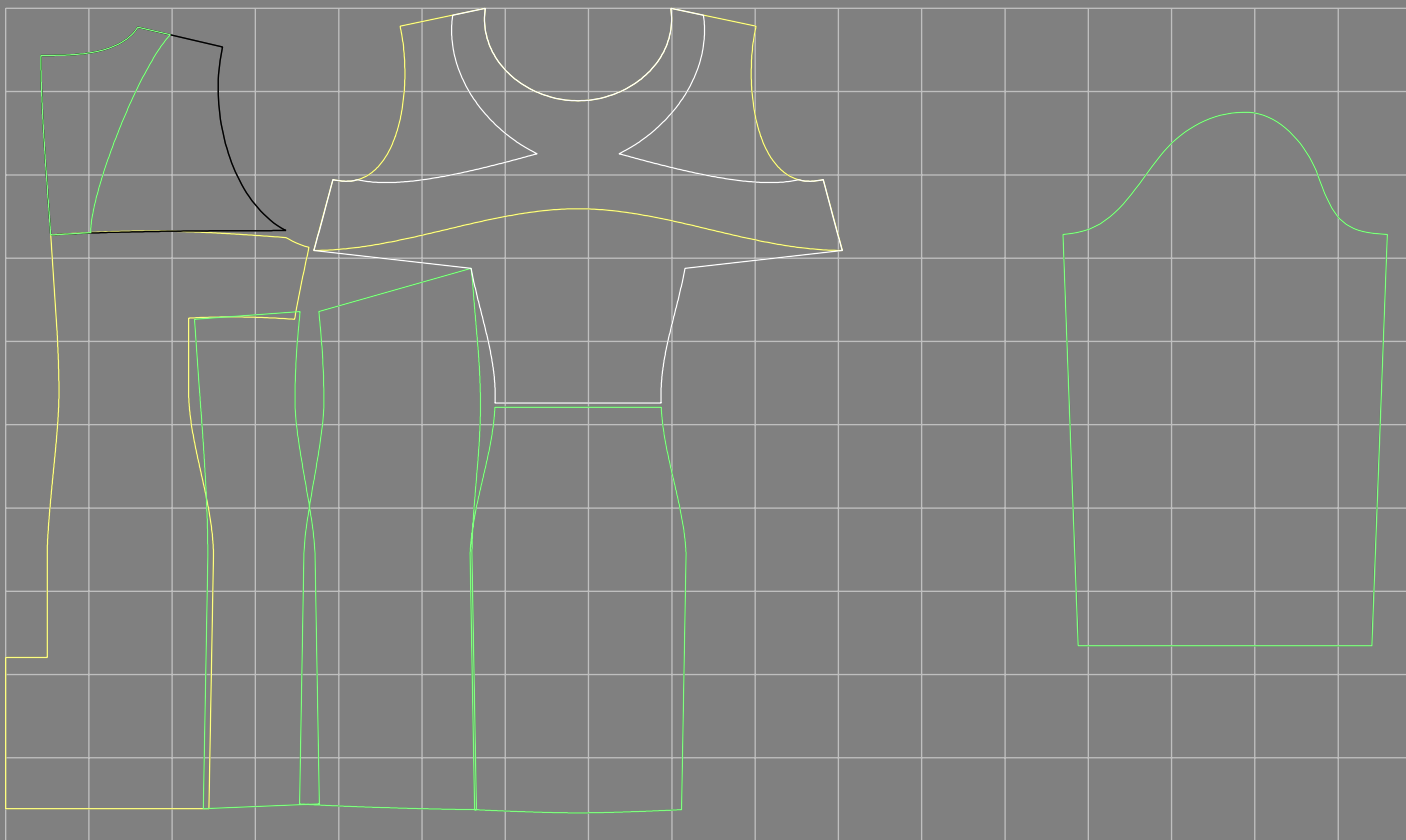

Not for print

Paper size: A4, size:1358.86 x1300.35 mm

# Example

size:1488.92 x838.75 mm

Maneken =1 ver.0

rz\_1=170

rz\_16=120

rz\_17=104

rz\_18=103.6

rz\_19=128

rz\_20=125.1

---

. . . . .  
. . . . .  
. . . . .