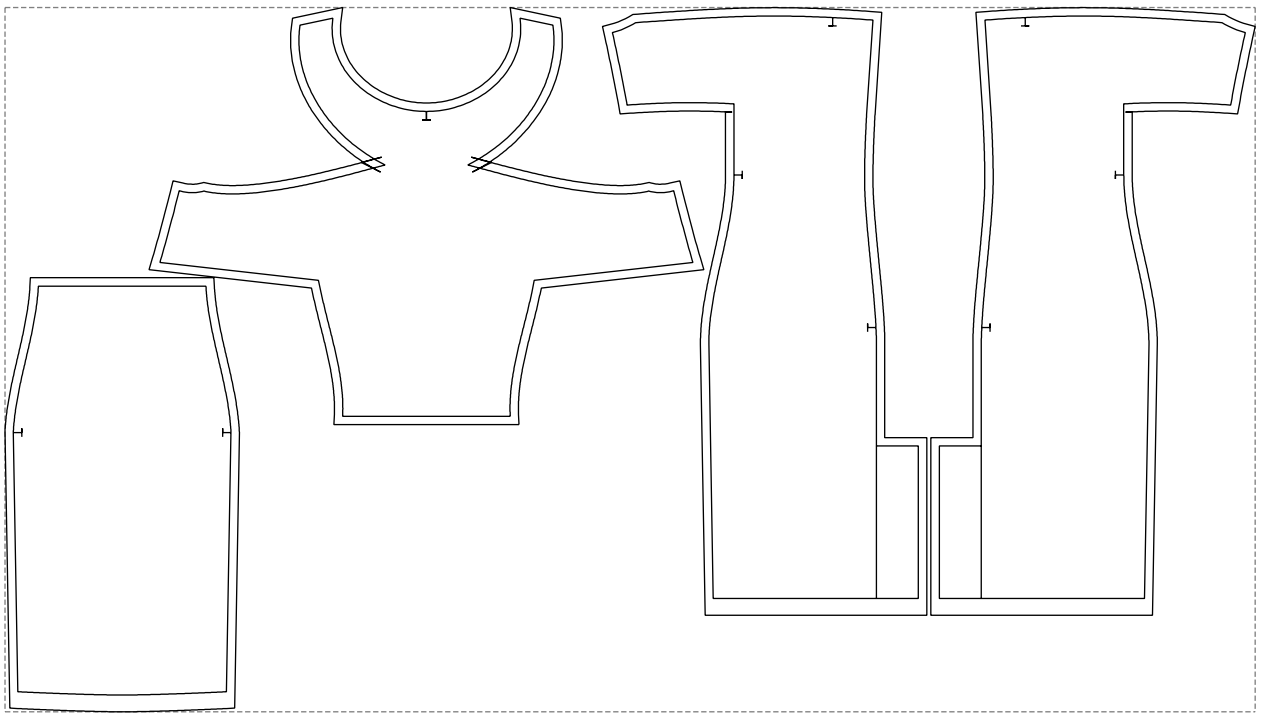

Not for print

Paper size: A4, size:1358.86 x1300.35 mm

# Example

size:1488.92 x838.75 mm

Maneken =1 ver.0

rz\_1=170

rz\_16=120

rz\_17=104

rz\_18=103.6

rz\_19=128

rz\_20=125.1

---

. . . . .  
. . . . .  
. . . . .