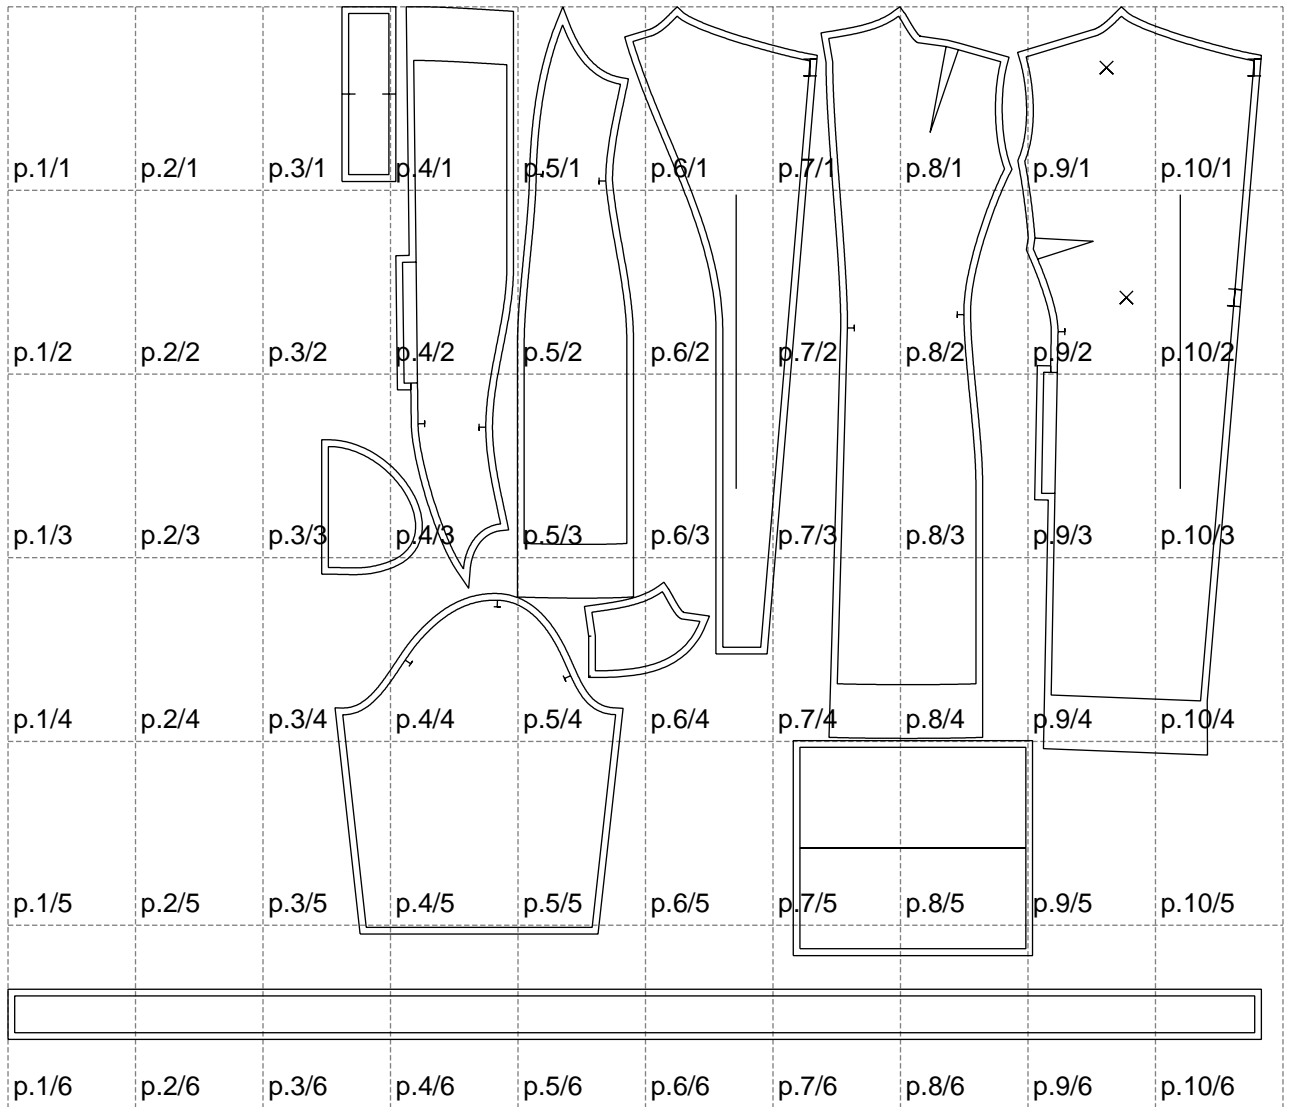

Not for print

Paper size: A4, size:1866.15 x1537.28 mm

# Example

size:623.00 x200.76 mm

Maneken =1 ver.0

rz\_1=170

rz\_16=112

rz\_17=96.2

rz\_18=94

rz\_19=120

rz\_20=117

---

. . . . .  
. . . . .  
. . . . .