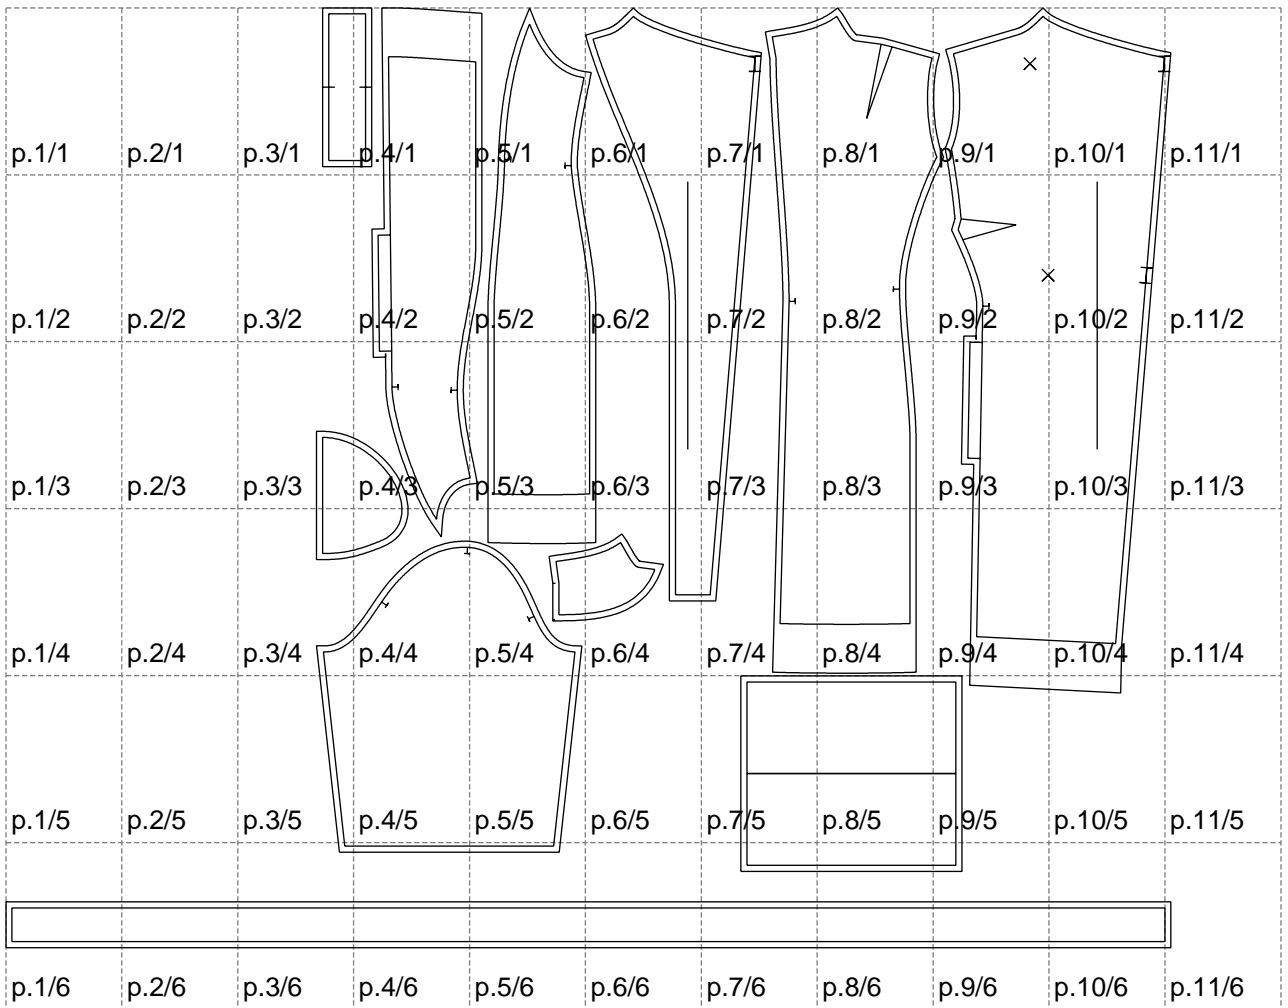

Not for print

Paper size: A4, size:1907.75 x1538.86 mm

# Example

size:623.00 x210.17 mm

Maneken =1 ver.0

rz\_1=170

rz\_16=116

rz\_17=100

rz\_18=98.8

rz\_19=124

rz\_20=121

---

. . . . .  
. . . . .  
. . . . .