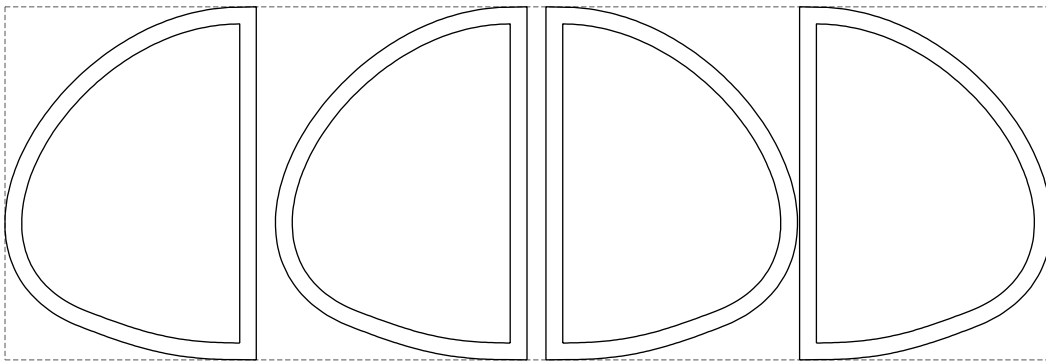

Not for print

Paper size: A4, size:1907.75 x1538.86 mm

# Example

size:623.00 x210.17 mm

Maneken =1 ver.0

rz\_1=170

rz\_16=116

rz\_17=100

rz\_18=98.8

rz\_19=124