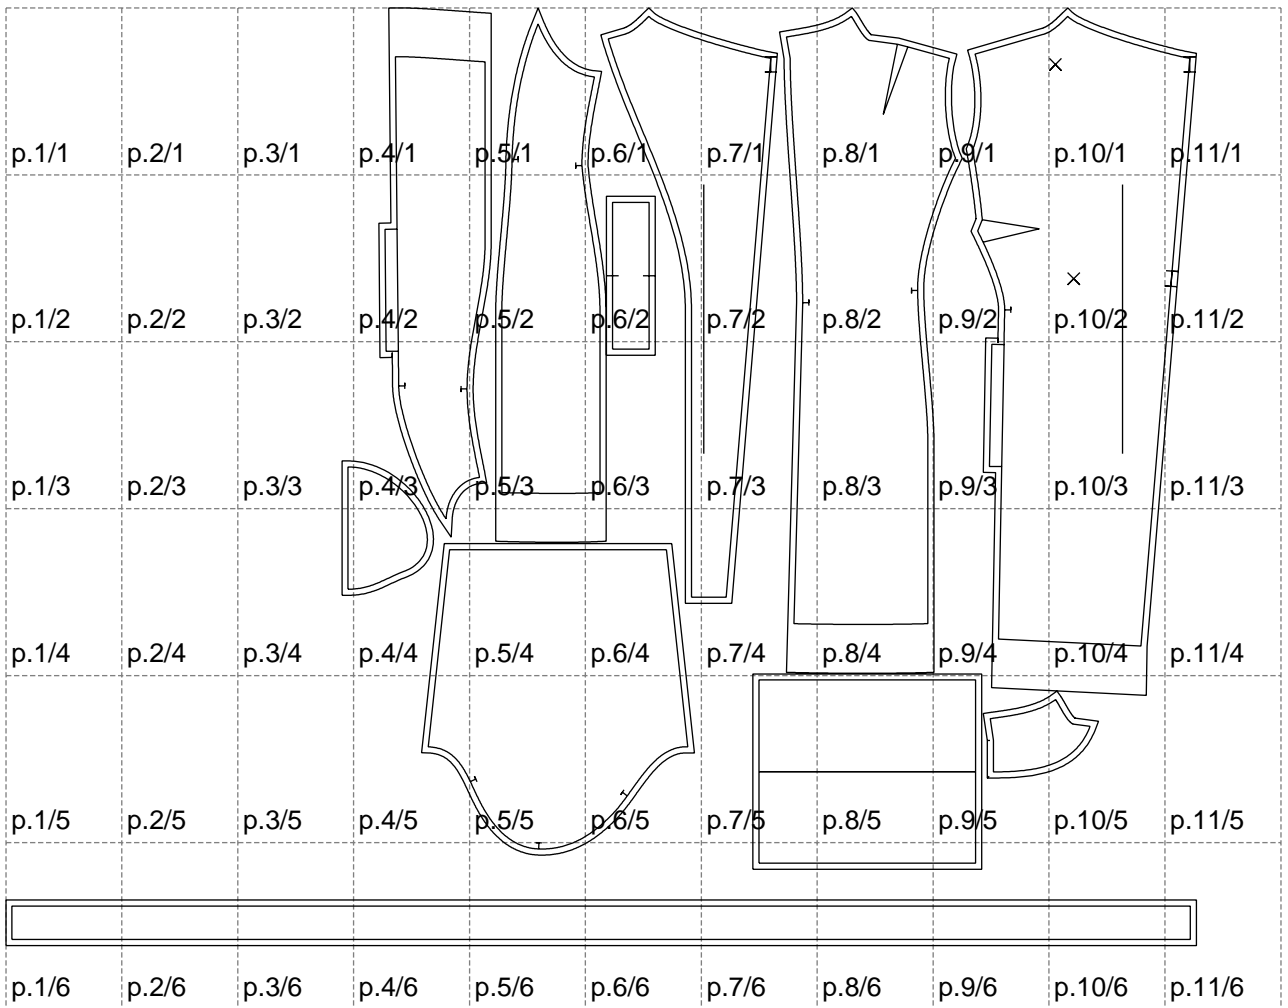

Not for print

Paper size: A4, size:1949.35 x1535.60 mm

Example

size:623.01 x220.22 mm

Maneken =1 ver.0

rz_1=170

rz_16=120

rz_17=104

rz_18=103.6

rz_19=128

rz_20=125.1

.
.
.