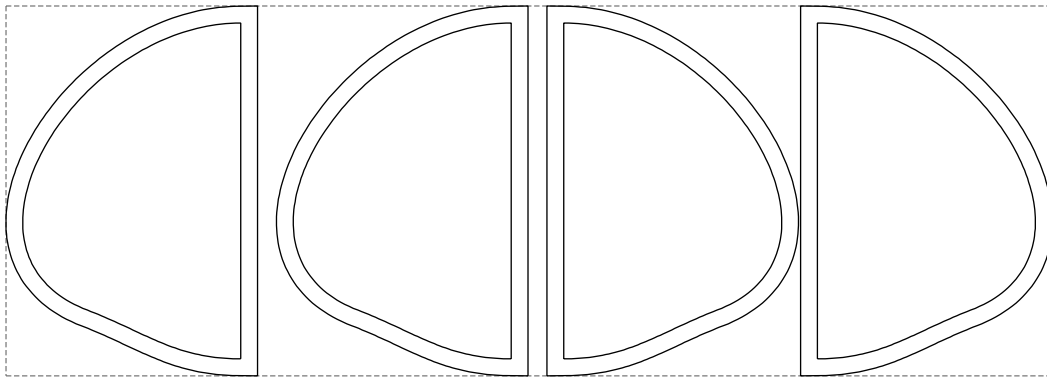

Not for print

Paper size: A4, size:1949.35 x1535.60 mm

Example

size:623.01 x220.22 mm

Maneken =1 ver.0

rz_1=170

rz_16=120

rz_17=104

rz_18=103.6

rz_19=128

rz_20=125.1

.
.
.