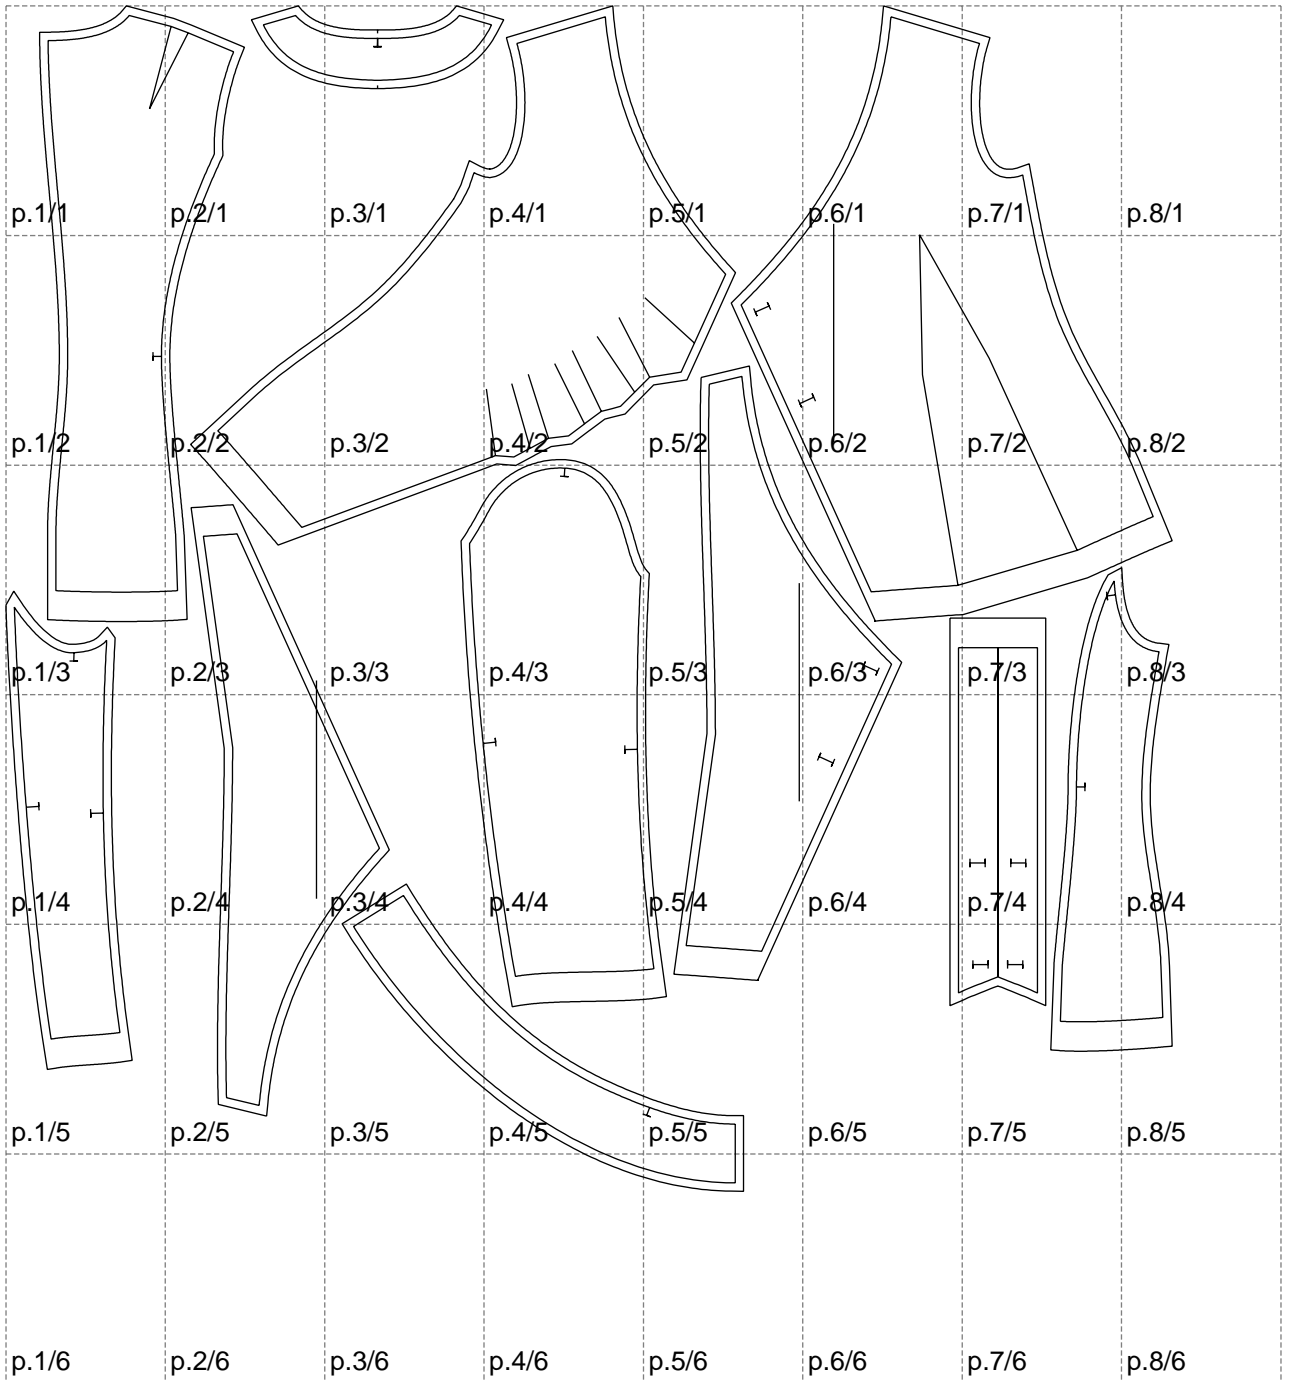

Not for print

Paper size: A4, size:1388.93 x1411.49 mm

# Example

size:1499.00 x2090.64 mm

Maneken =1 ver.0

rz\_1=170

rz\_16=88

rz\_17=75.6

rz\_18=67.6

rz\_19=96

rz\_20=94.6

---

. . . . .  
. . . . .  
. . . . .