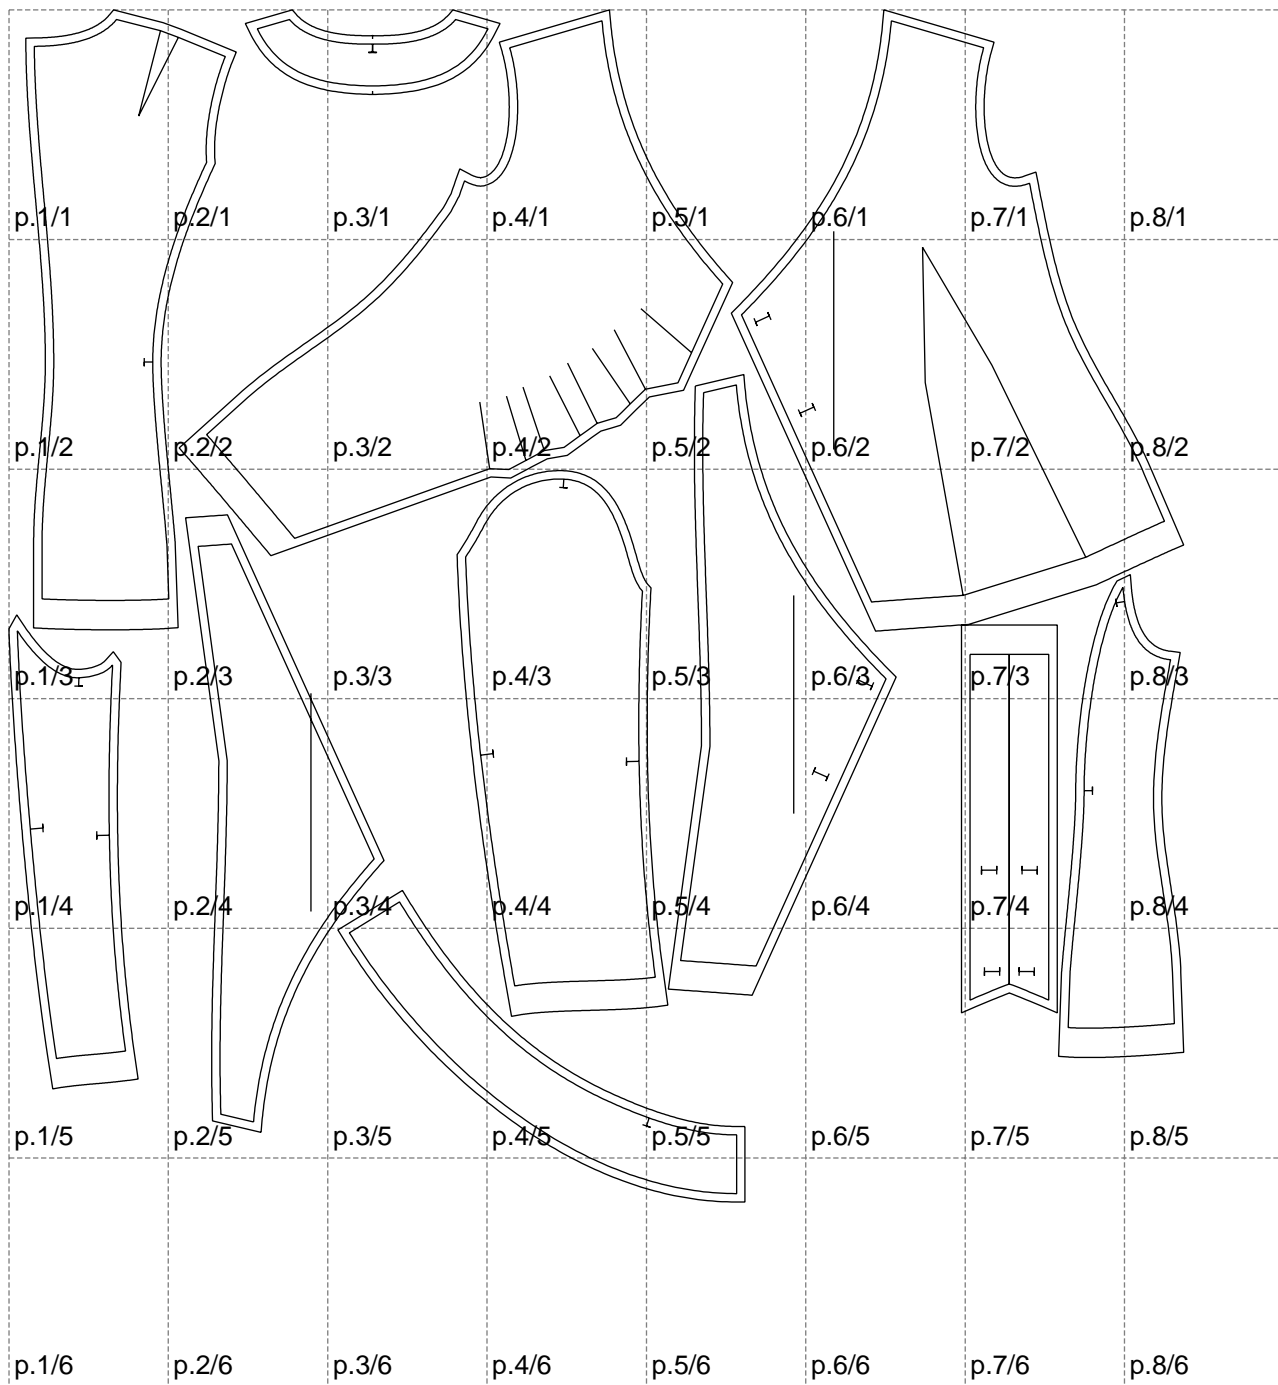

Not for print

Paper size: A4, size:1399.00 x1419.56 mm

# Example

size:1499.00 x2178.44 mm

Maneken =1 ver.0

rz\_1=170

rz\_16=92

rz\_17=78.8

rz\_18=71.8

rz\_19=100

rz\_20=98.1

---

. . . . .  
. . . . .  
. . . . .