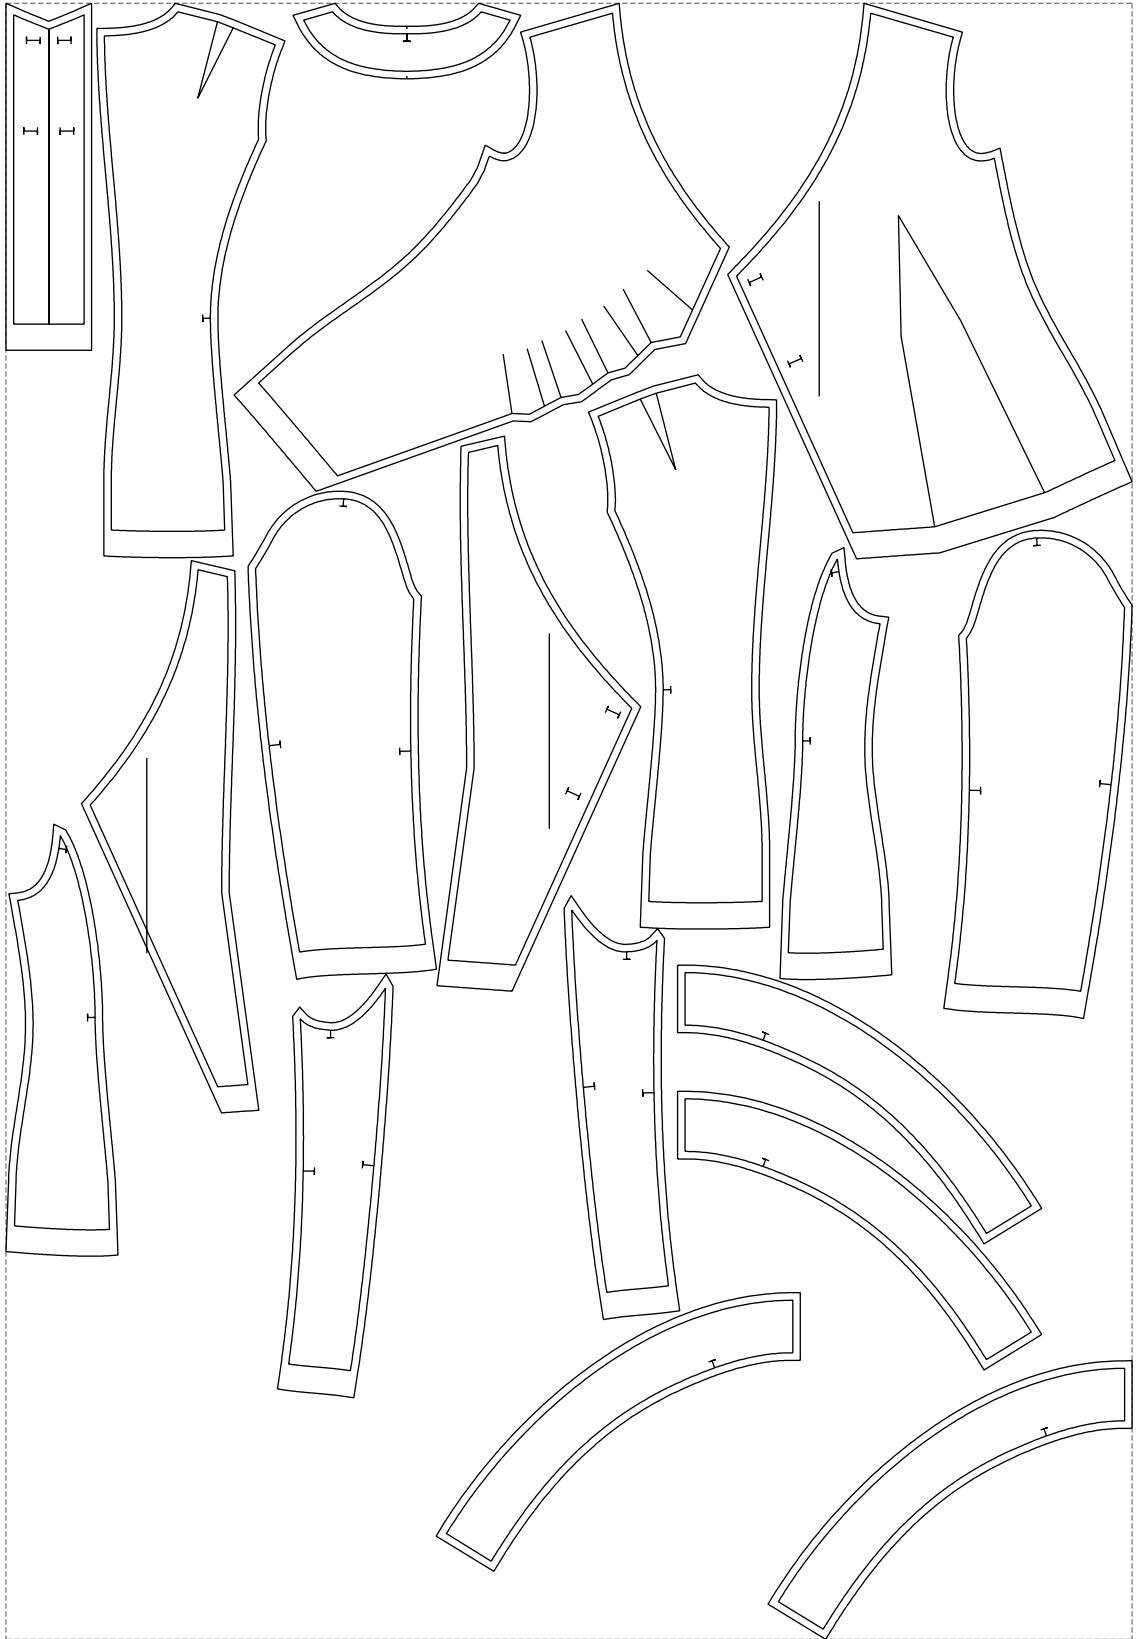

# Example

size:1499.00 x2178.44 mm

Maneken =1 ver.0

rz\_1=170

rz\_16=92

rz\_17=78.8

rz\_18=71.8

rz\_19=100