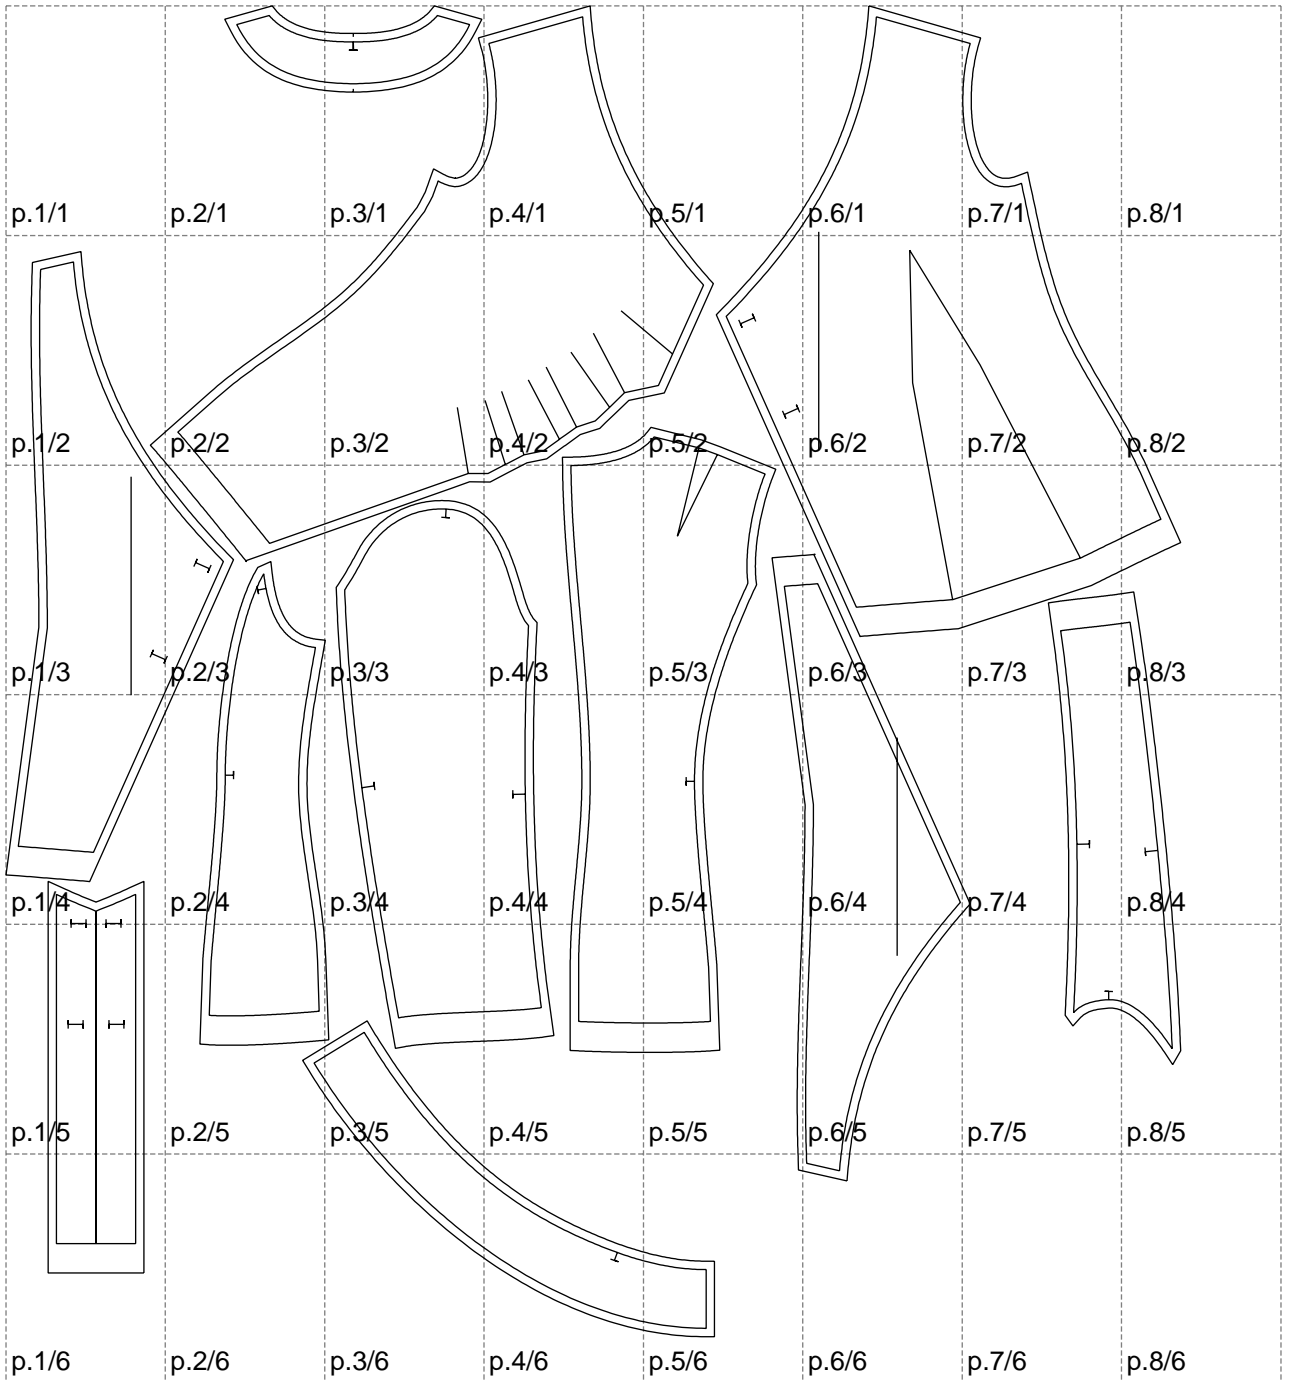

Not for print

Paper size: A4, size:1399.00 x1584.73 mm

# Example

size:1499.00 x2422.59 mm

Maneken =1 ver.0

rz\_1=170

rz\_16=96

rz\_17=82

rz\_18=76

rz\_19=104

rz\_20=101.8

---

. . . . .  
. . . . .  
. . . . .