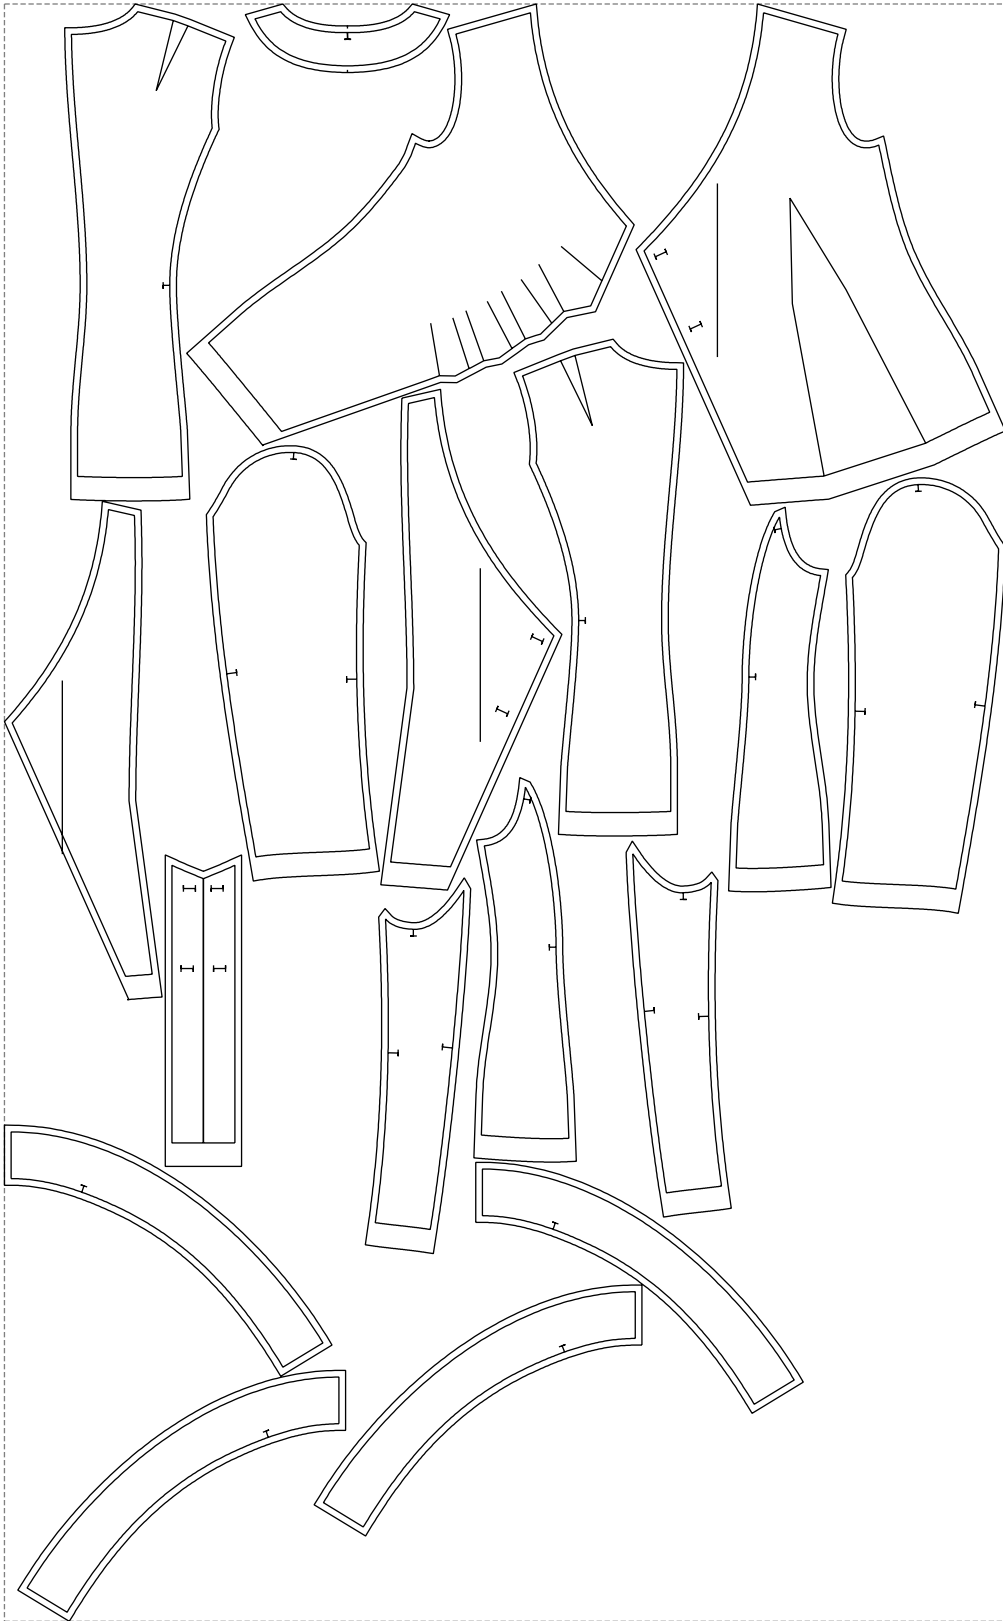

Not for print

Paper size: A4, size:1399.00 x1584.73 mm

# Example

size:1499.00 x2422.59 mm

Maneken =1 ver.0

rz\_1=170

rz\_16=96

rz\_17=82

rz\_18=76

rz\_19=104

rz\_20=101.8

---

. . . . .  
. . . . .  
. . . . .