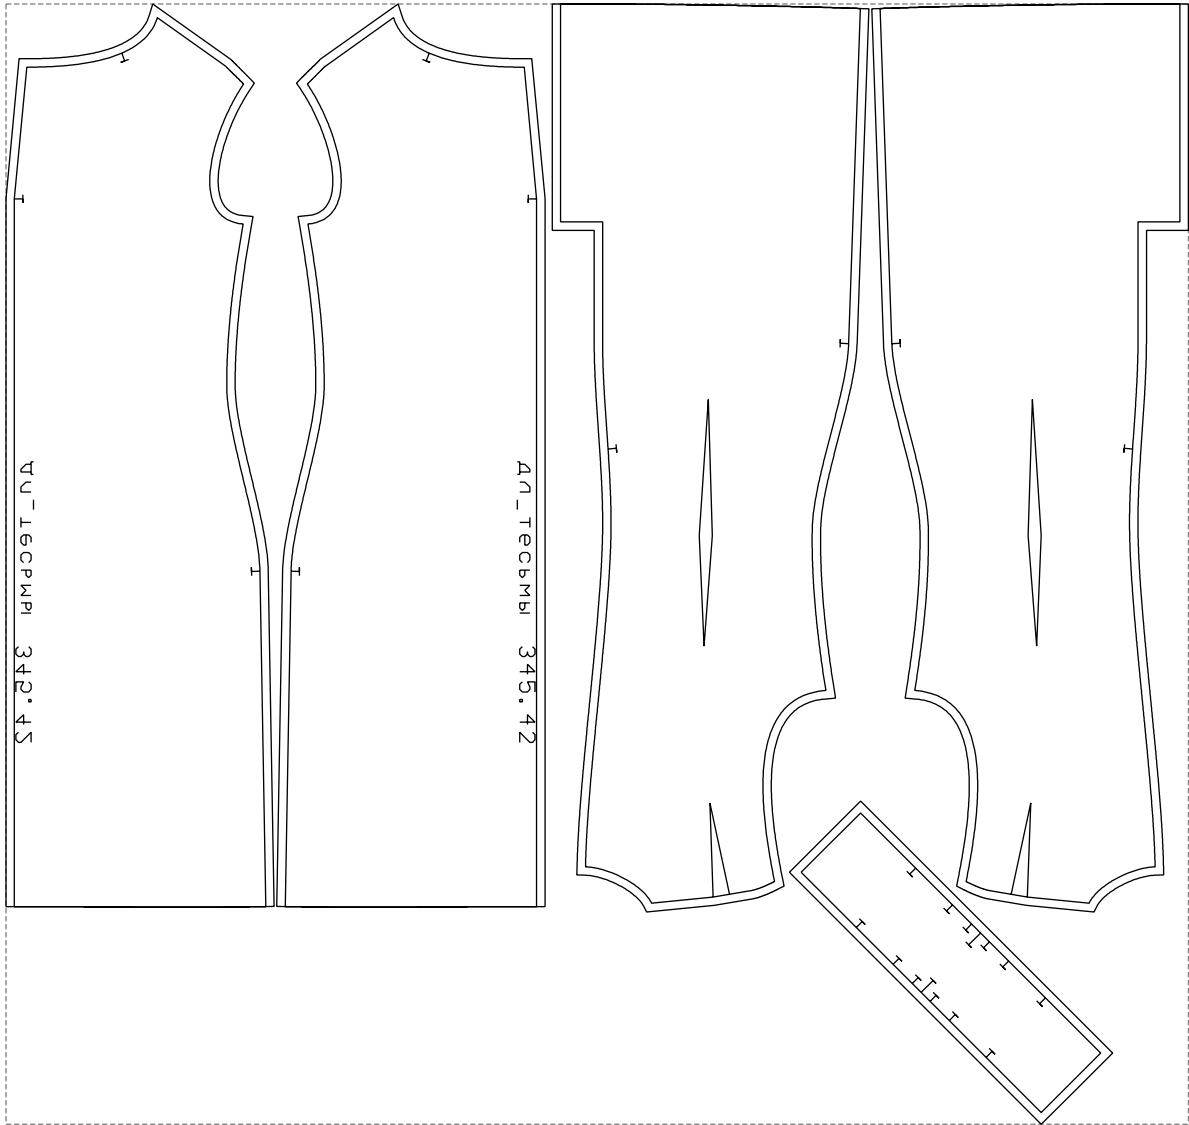

Not for print

Paper size: A4, size:1067.70 x1081.64 mm

# Example

size:1408.27 x1334.46 mm

Maneken =1 ver.0

rz\_1=170

rz\_16=104

rz\_17=88.9

rz\_18=84.4

rz\_19=112

rz\_20=109.3

---

. . . . .  
. . . . .  
. . . . .