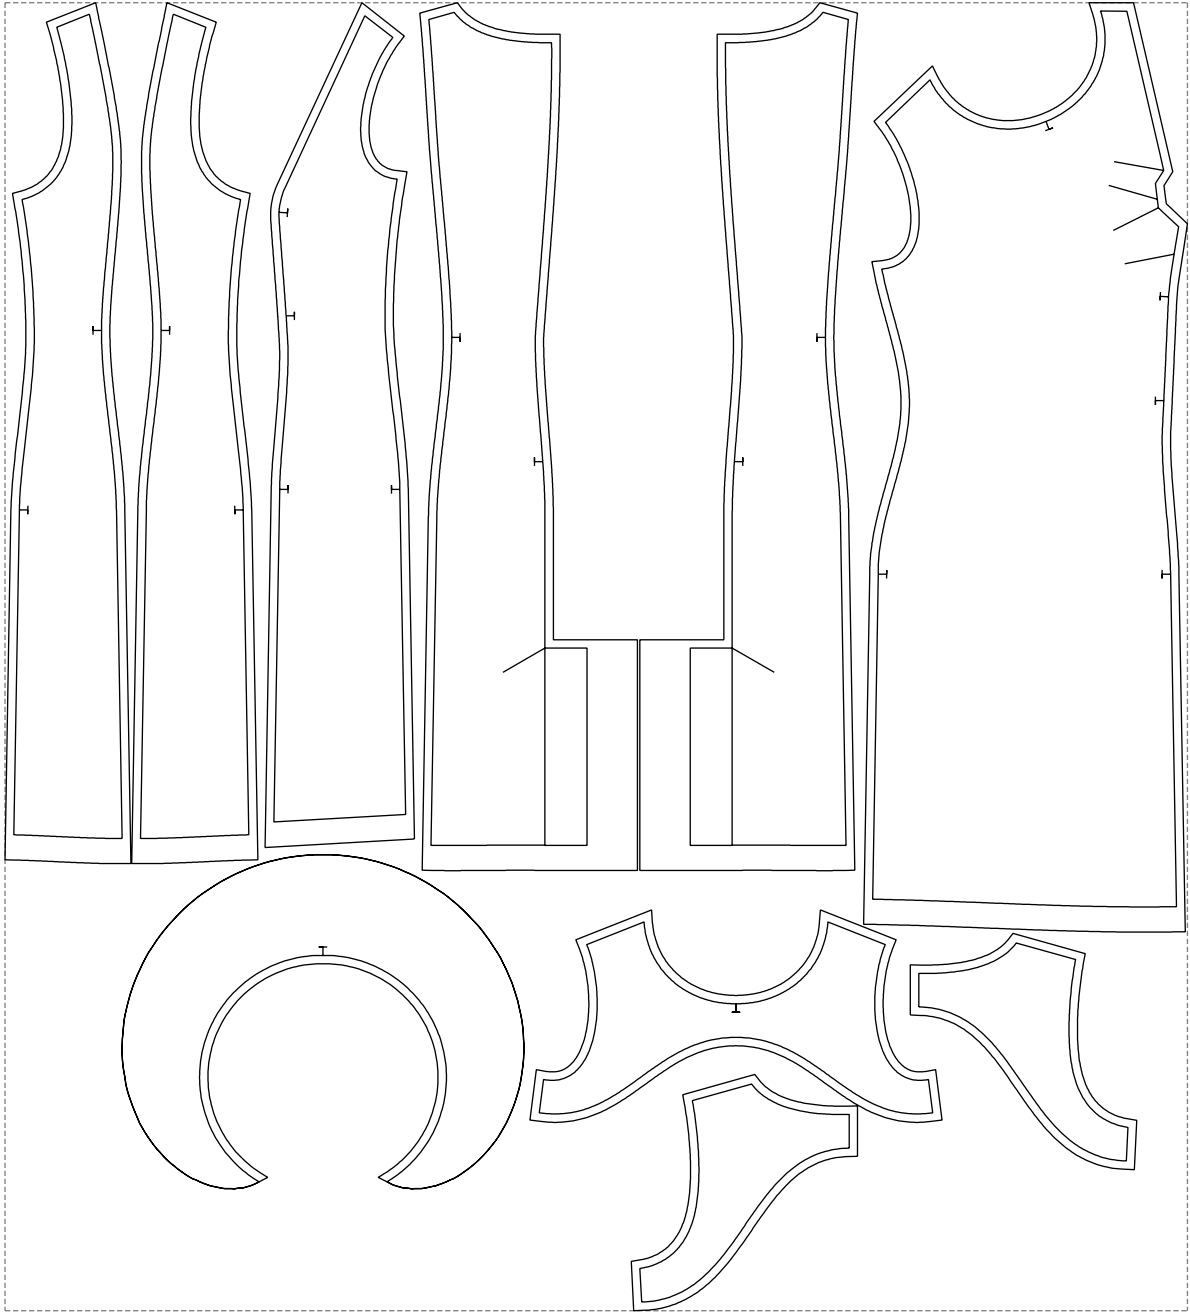

Not for print

Paper size: A4, size:1399.00 x1368.72 mm

# Example

size:1408.40 x1558.19 mm

Maneken =1 ver.0

rz\_1=170

rz\_16=88

rz\_17=75.6

rz\_18=67.6

rz\_19=96