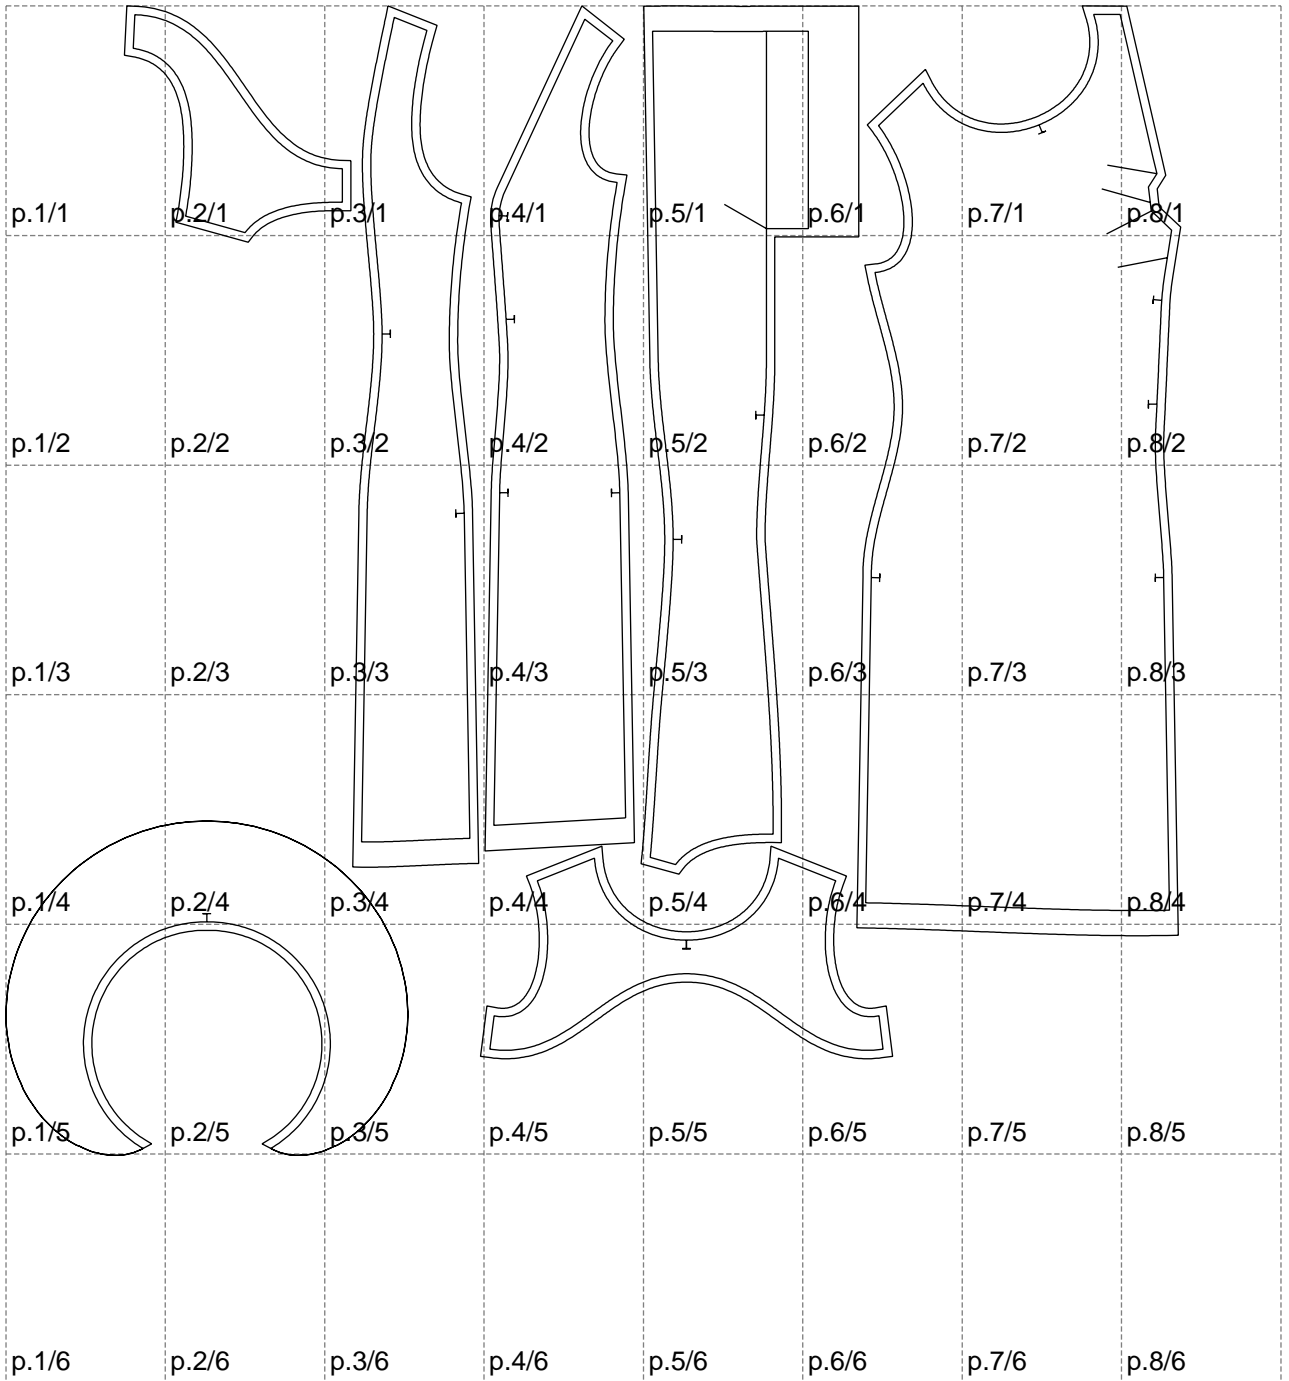

Not for print

Paper size: A4, size:1399.00 x1368.72 mm

# Example

size:1408.40 x1558.19 mm

Maneken =1 ver.0

rz\_1=170

rz\_16=88

rz\_17=75.6

rz\_18=67.6

rz\_19=96

rz\_20=94.6

---

. . . . .  
. . . . .  
. . . . .