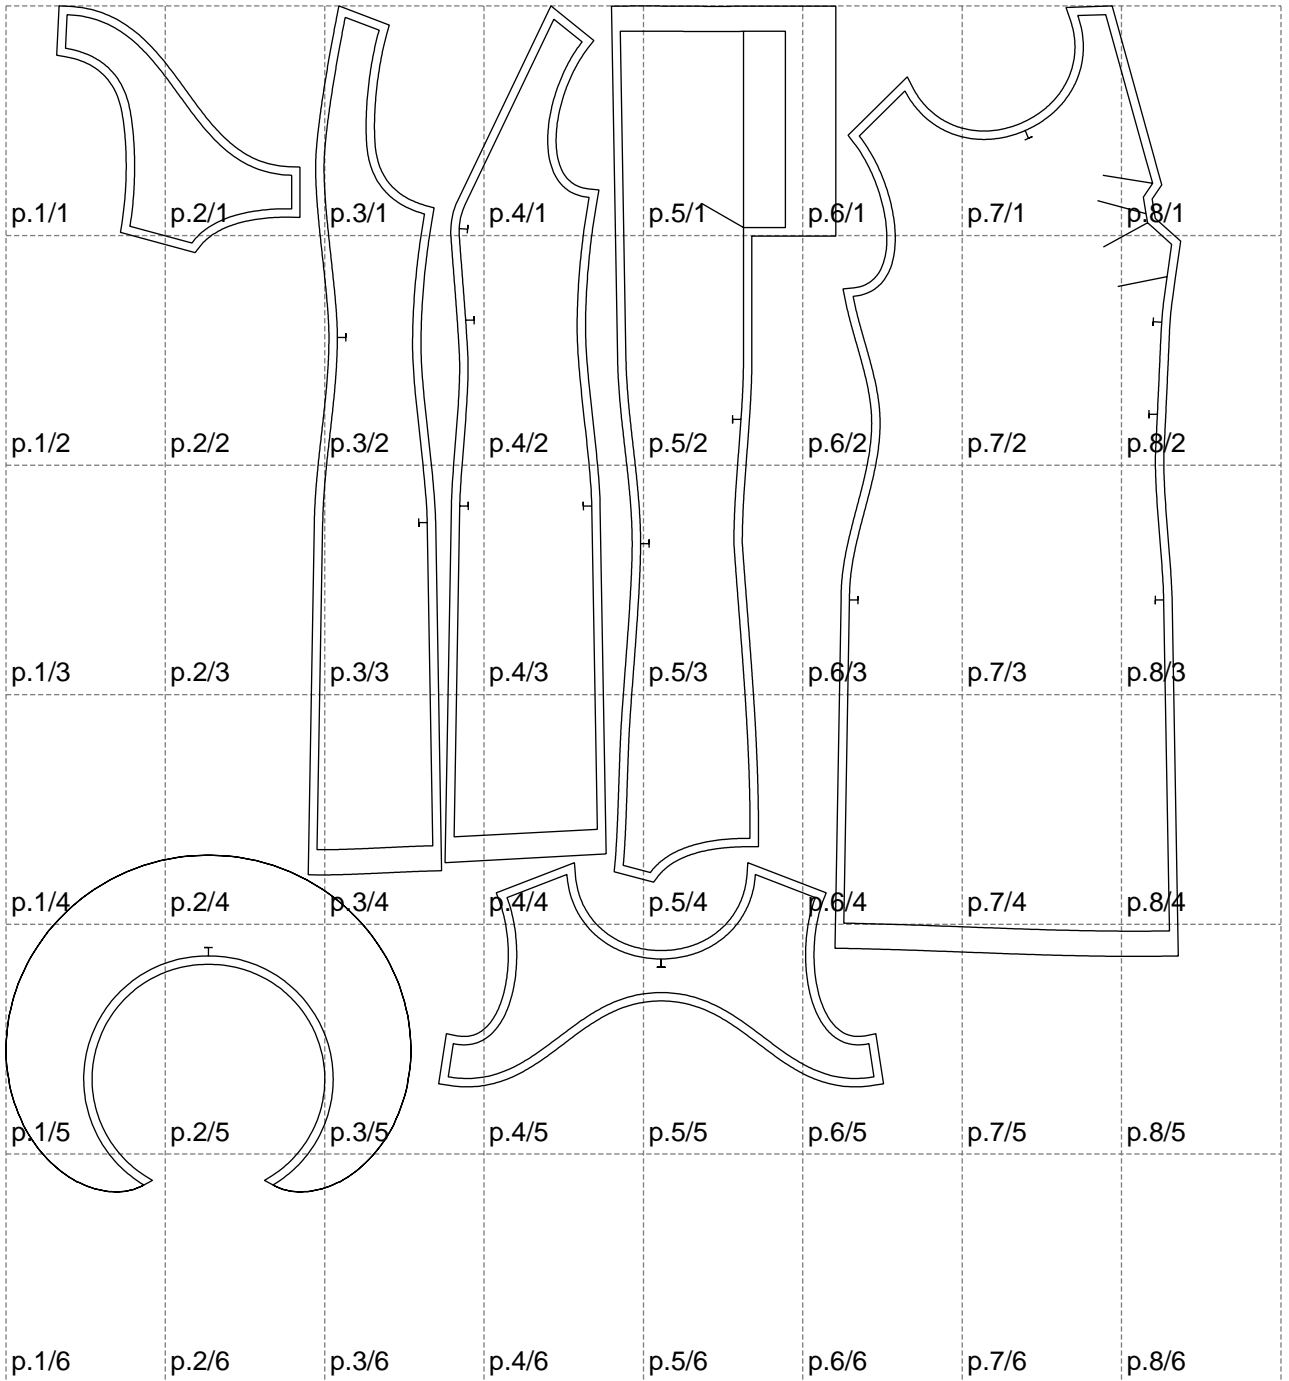

Not for print

Paper size: A4, size:1399.00 x1412.20 mm

# Example

size:1479.00 x1601.90 mm

Maneken =1 ver.0

rz\_1=170

rz\_16=96

rz\_17=82

rz\_18=76

rz\_19=104

rz\_20=101.8

---

. . . . .  
. . . . .  
. . . . .