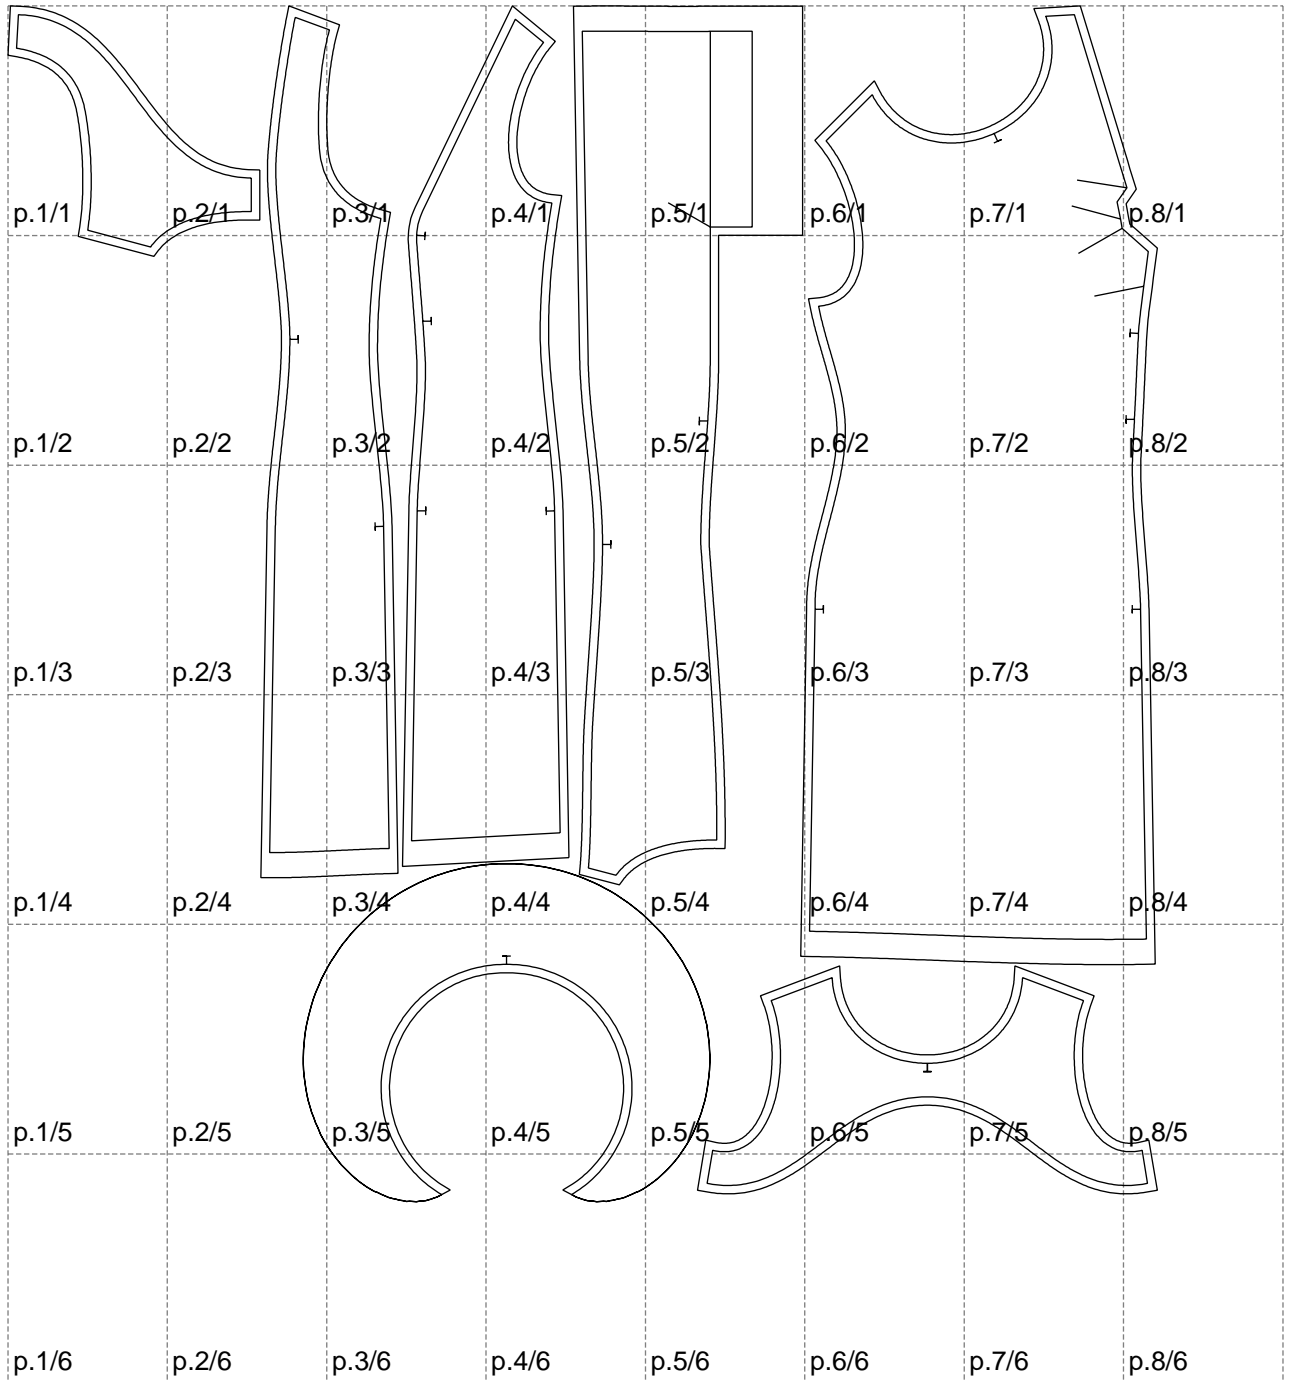

Not for print

Paper size: A4, size:1368.75 x1423.78 mm

# Example

size:1499.00 x2019.36 mm

Maneken =1 ver.0

rz\_1=170

rz\_16=100

rz\_17=85.4

rz\_18=80.2

rz\_19=108

rz\_20=105.4

---

. . . . .  
. . . . .  
. . . . .