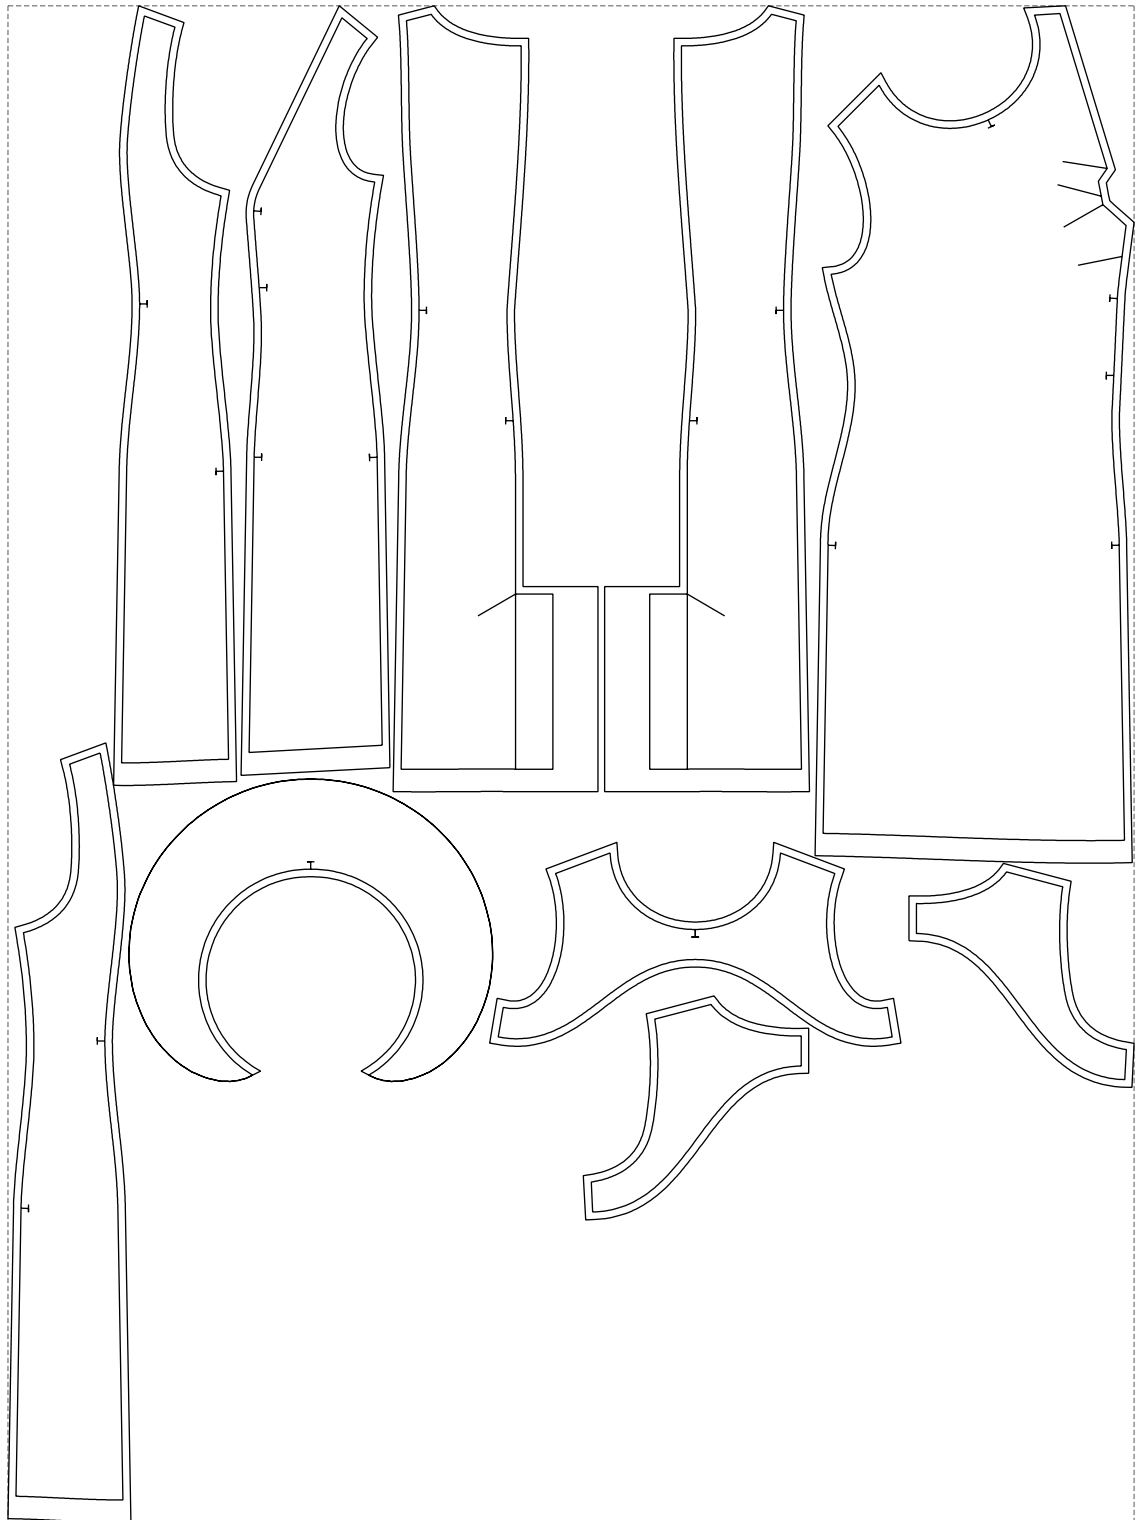

Not for print

Paper size: A4, size:1368.75 x1423.78 mm

# Example

size:1499.00 x2019.36 mm

Maneken =1 ver.0

rz\_1=170

rz\_16=100

rz\_17=85.4

rz\_18=80.2

rz\_19=108

rz\_20=105.4

---

. . . . .  
. . . . .  
. . . . .