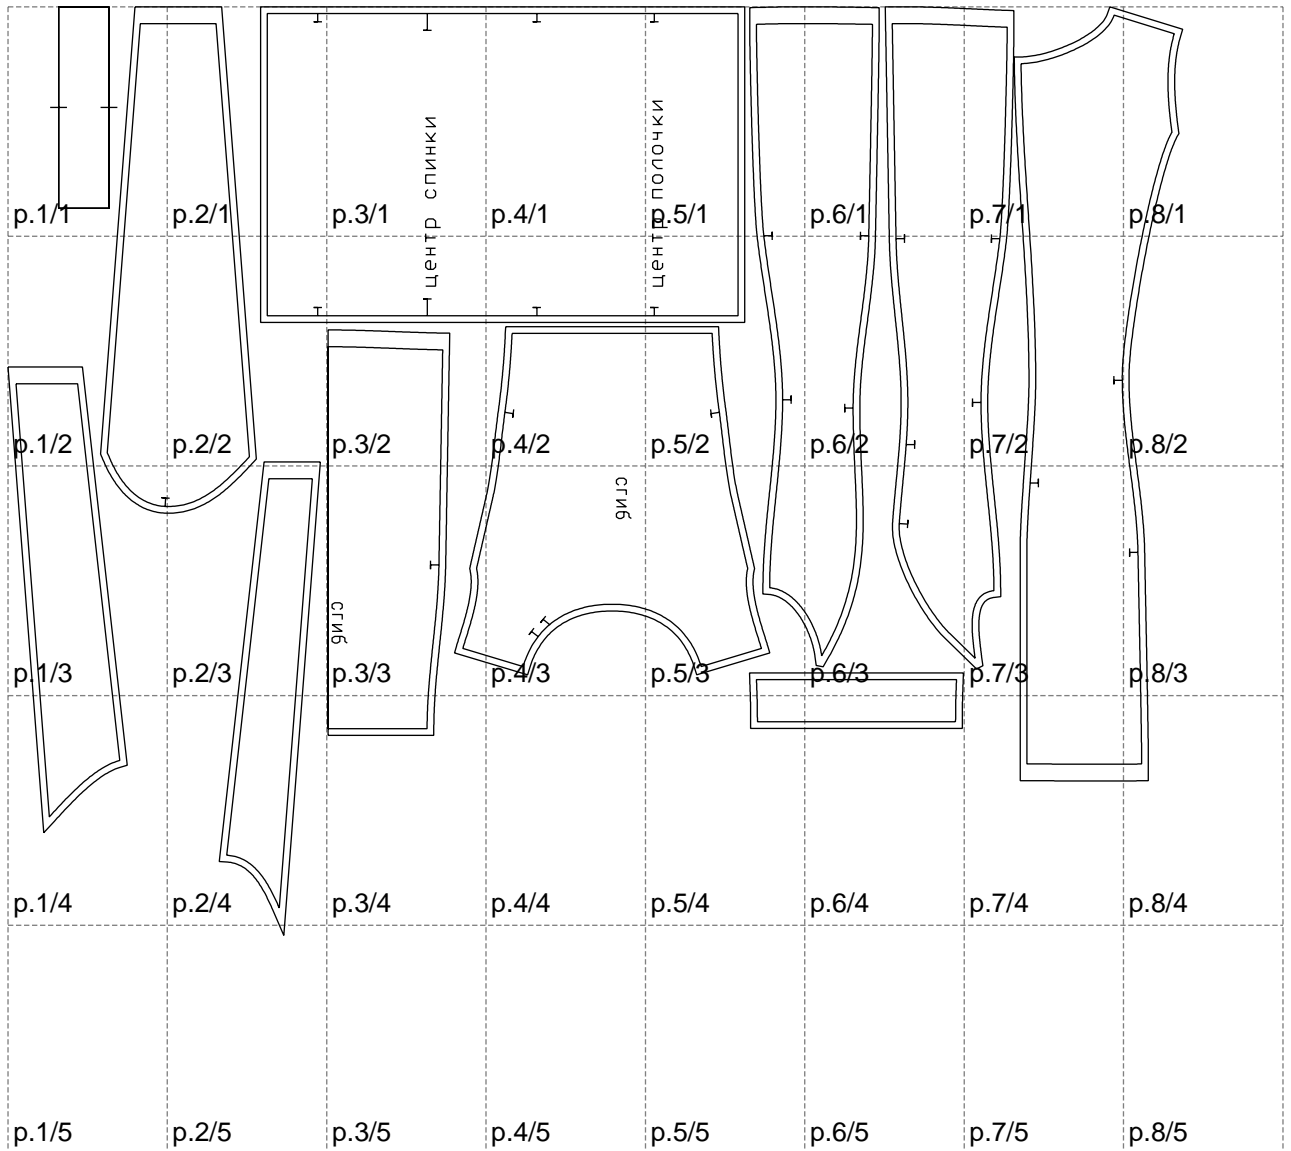

Not for print

Paper size: A4, size:1399.00 x1105.81 mm

# Example

size:1499.00 x1173.69 mm

Maneken =1 ver.0

rz\_1=170

rz\_16=100

rz\_17=85.4

rz\_18=80.2

rz\_19=108

rz\_20=105.4

---

. . . . .  
. . . . .  
. . . . .