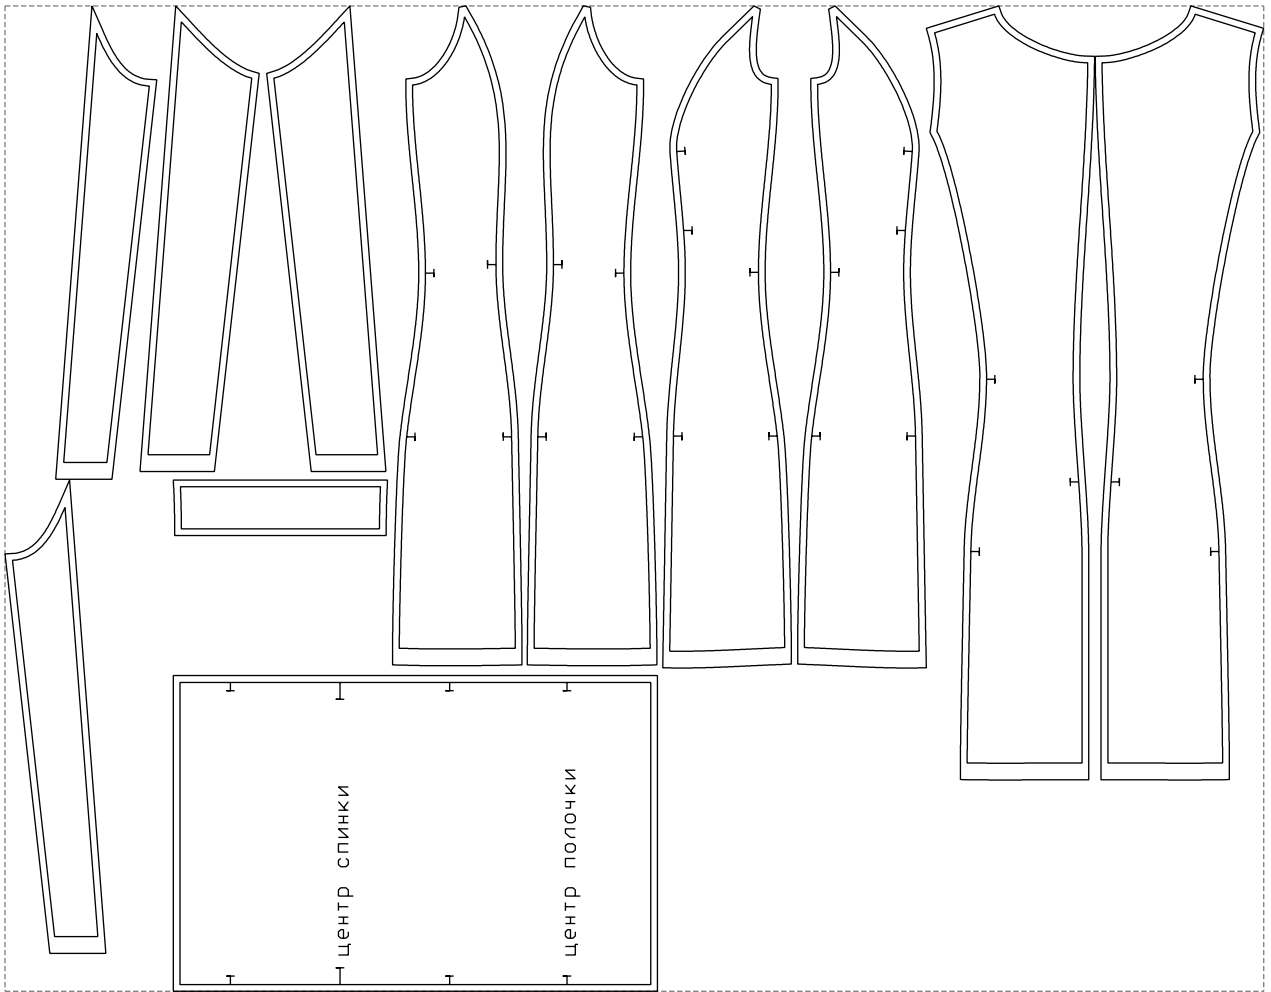

Not for print

Paper size: A4, size:1399.00 x1105.81 mm

# Example

size:1499.00 x1173.69 mm

Maneken =1 ver.0

rz\_1=170

rz\_16=100

rz\_17=85.4

rz\_18=80.2

rz\_19=108

rz\_20=105.4

---

. . . . .  
. . . . .  
. . . . .