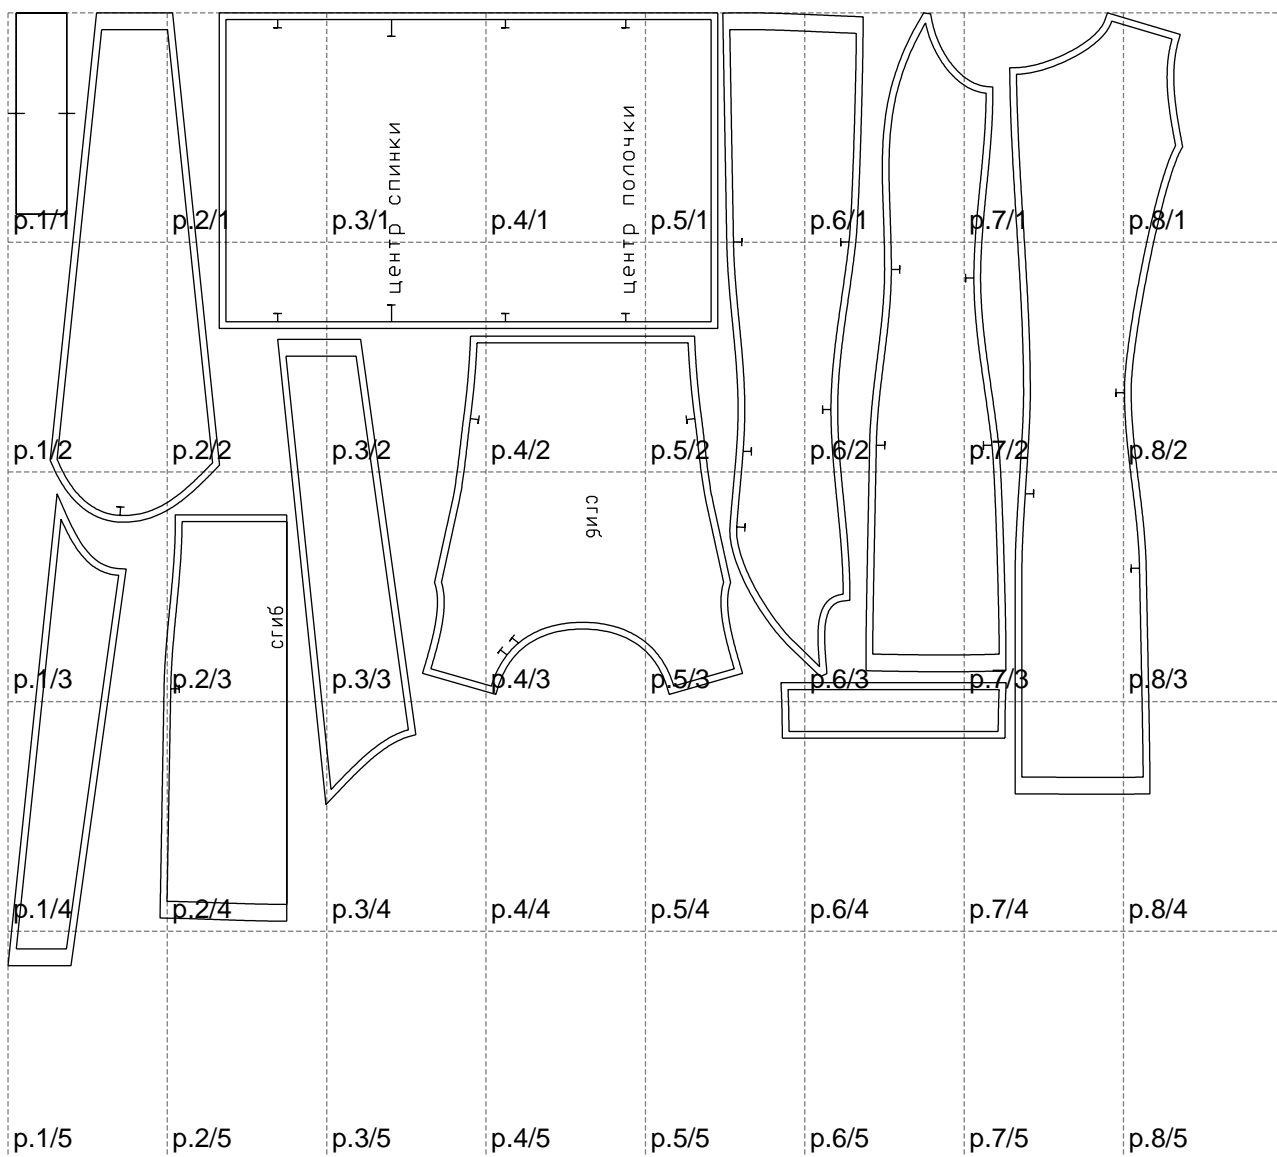

Not for print

Paper size: A4, size:1399.00 x1134.61 mm

# Example

size:1499.00 x1174.14 mm

Maneken =1 ver.0

rz\_1=170

rz\_16=108

rz\_17=92.5

rz\_18=89.2

rz\_19=116

rz\_20=113

---

. . . . .  
. . . . .  
. . . . .