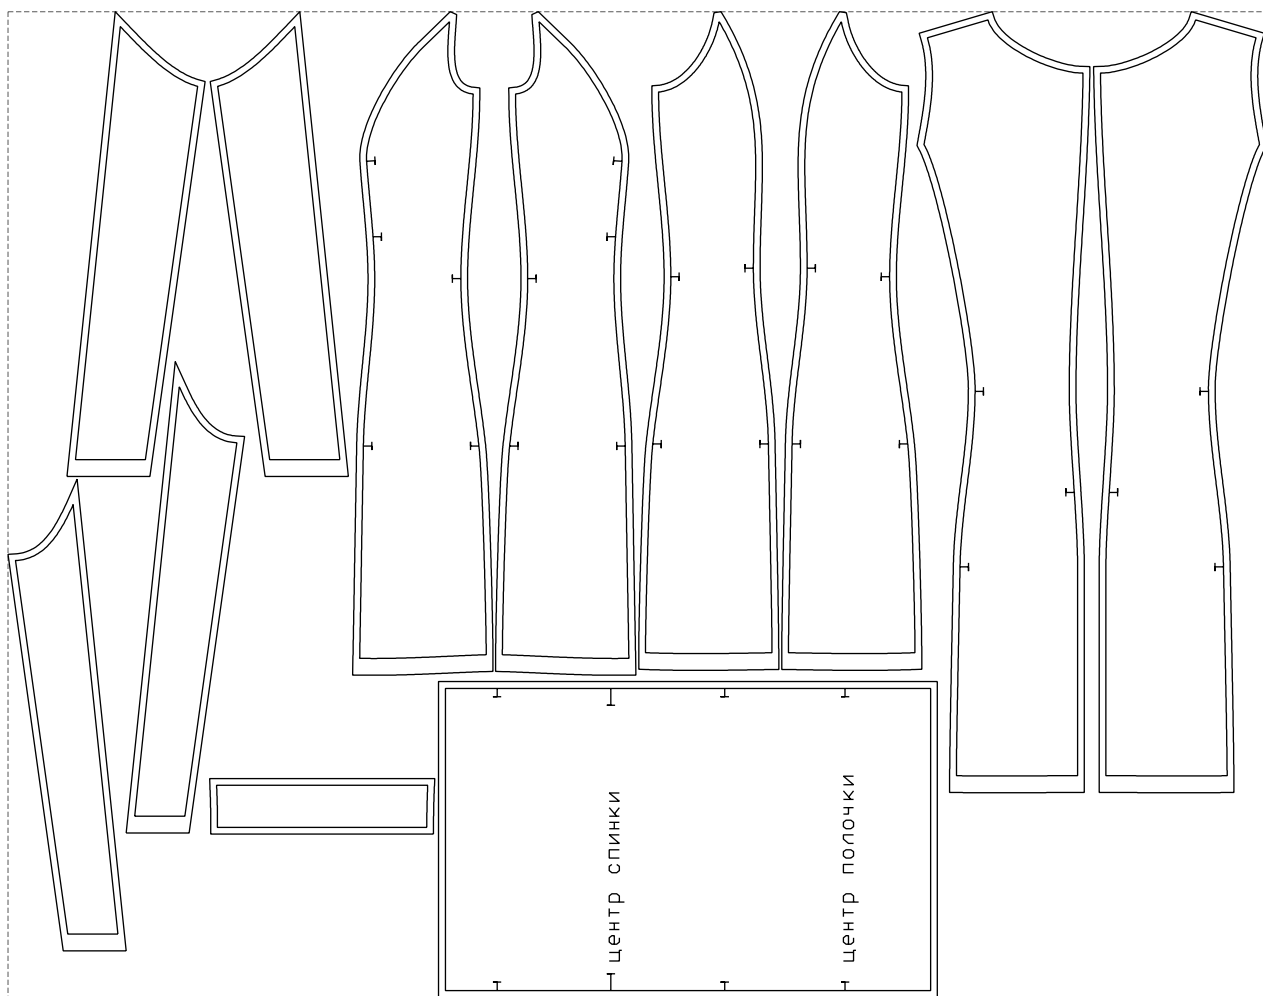

Not for print

Paper size: A4, size:1399.00 x1134.61 mm

# Example

size:1499.00 x1174.14 mm

Maneken =1 ver.0

rz\_1=170

rz\_16=108

rz\_17=92.5

rz\_18=89.2

rz\_19=116

rz\_20=113

---

. . . . .  
. . . . .  
. . . . .