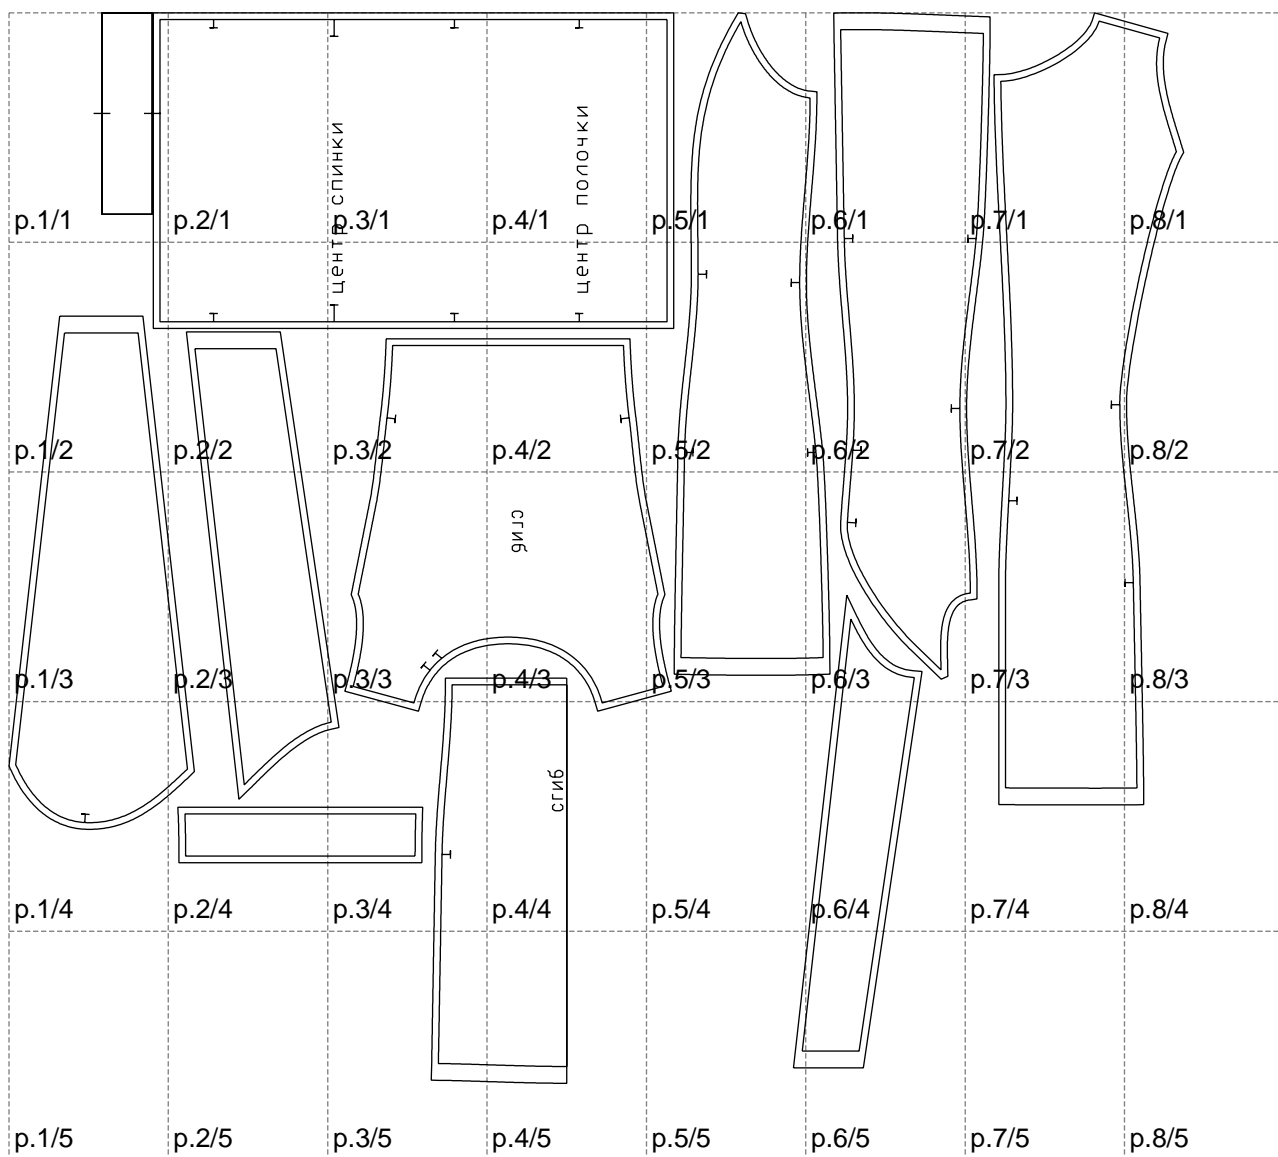

Not for print

Paper size: A4, size:1399.00 x1274.75 mm

# Example

size:1458.57 x1430.86 mm

Maneken =1 ver.0

rz\_1=170

rz\_16=120

rz\_17=104

rz\_18=103.6

rz\_19=128

rz\_20=125.1

---

. . . . .  
. . . . .  
. . . . .