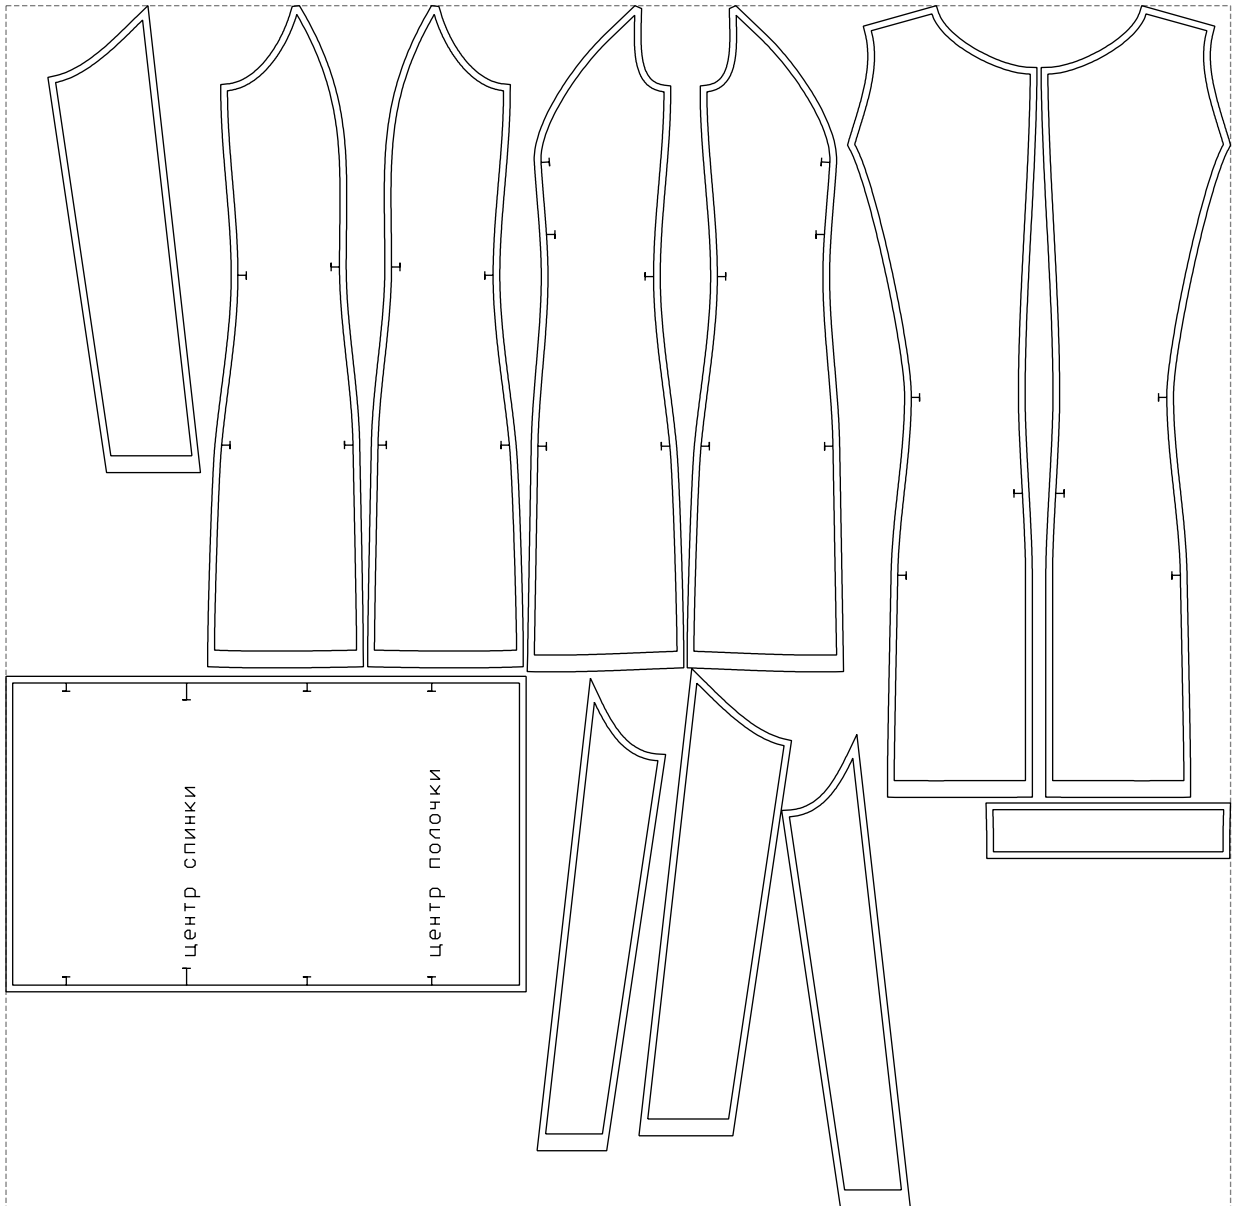

Not for print

Paper size: A4, size:1399.00 x1274.75 mm

# Example

size:1458.57 x1430.86 mm

Maneken =1 ver.0

rz\_1=170

rz\_16=120

rz\_17=104

rz\_18=103.6

rz\_19=128

rz\_20=125.1

---

. . . . .  
. . . . .  
. . . . .