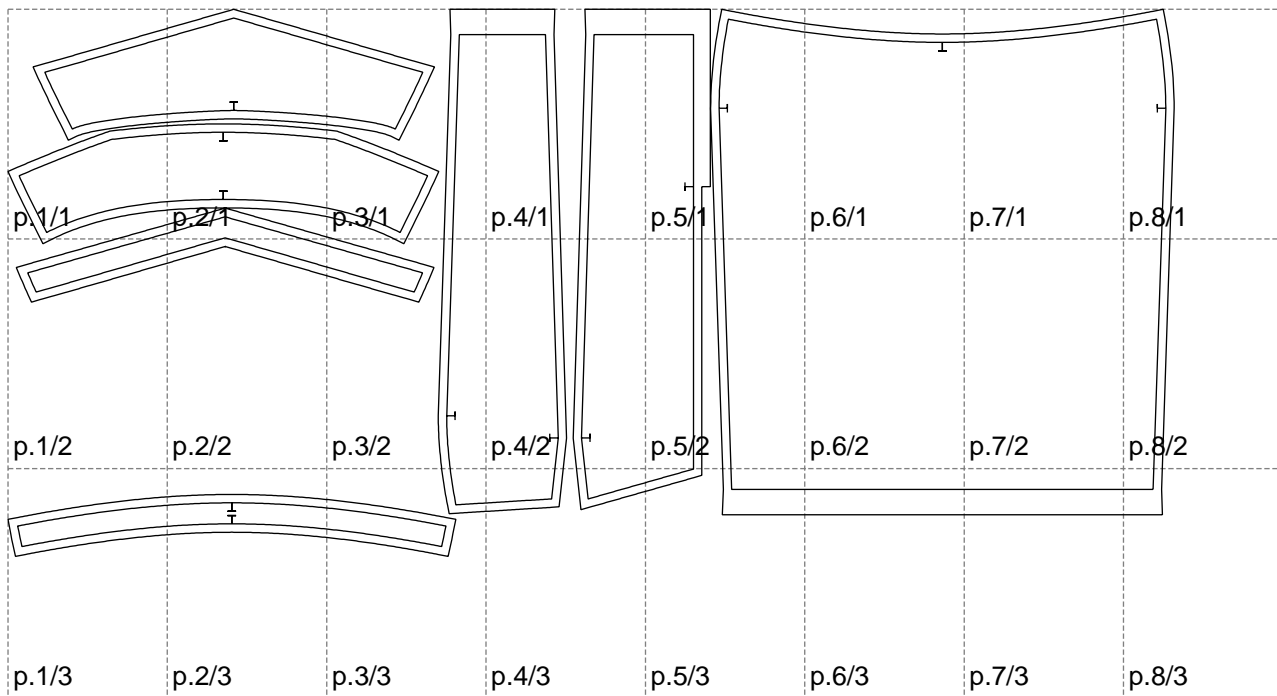

Not for print

Paper size: A4, size:1388.93 x651.38 mm

# Example

size:1488.94 x935.03 mm

Maneken =1 ver.0

rz\_1=170

rz\_16=96

rz\_17=82

rz\_18=76

rz\_19=104

rz\_20=101.8

---

. . . . .  
. . . . .  
. . . . .