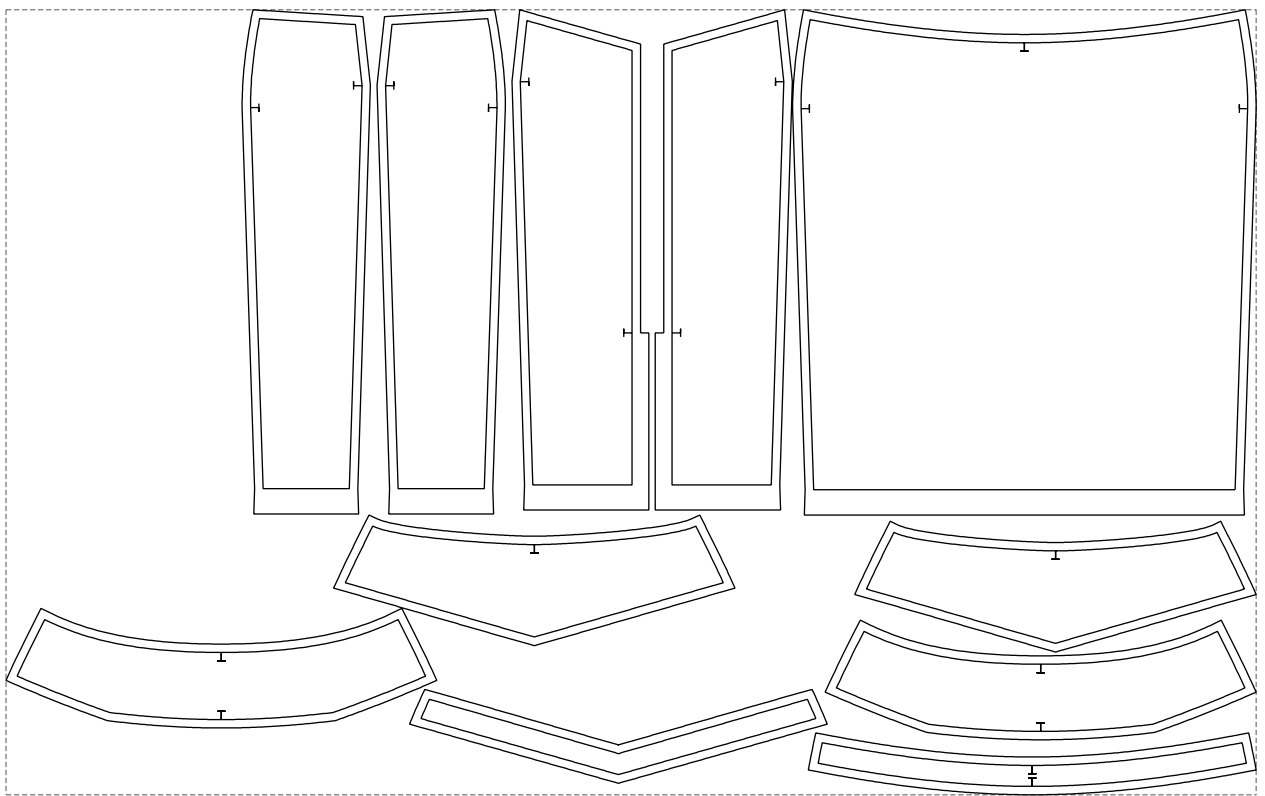

Not for print

Paper size: A4, size:1388.93 x651.38 mm

# Example

size:1488.94 x935.03 mm

Maneken =1 ver.0

rz\_1=170

rz\_16=96

rz\_17=82

rz\_18=76

rz\_19=104

rz\_20=101.8

---

. . . . .  
. . . . .  
. . . . .