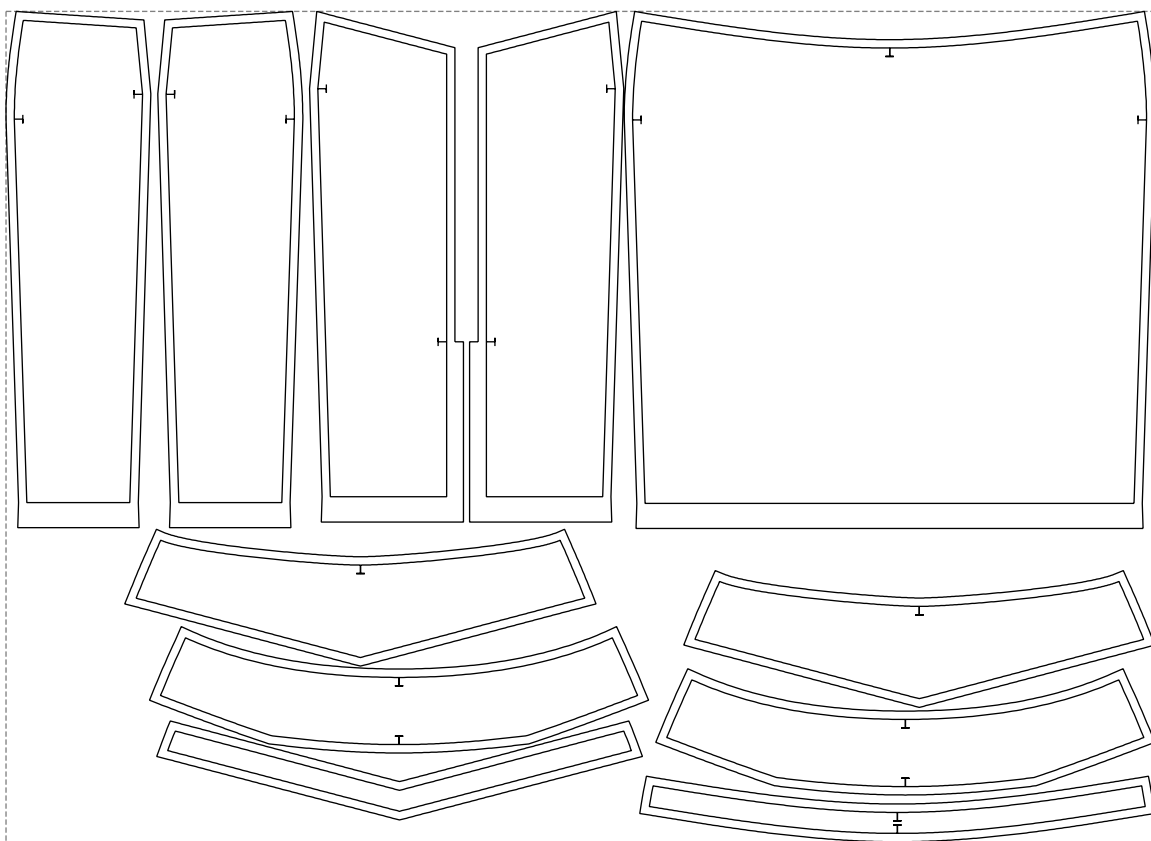

Not for print

Paper size: A4, size:1388.91 x872.58 mm

# Example

size:1368.38 x989.04 mm

Maneken =1 ver.0

rz\_1=170

rz\_16=112

rz\_17=96.2

rz\_18=94

rz\_19=120