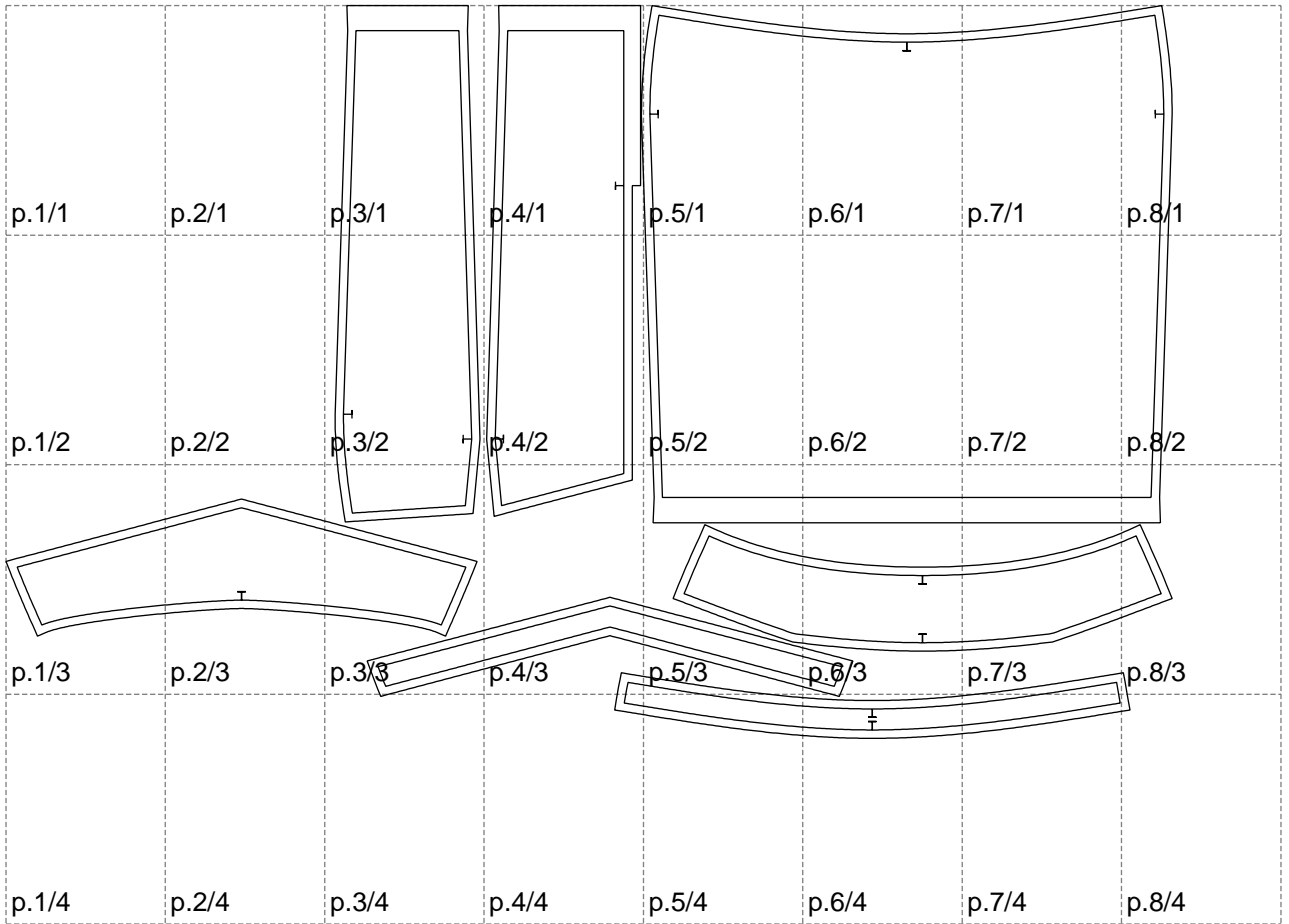

Not for print

Paper size: A4, size:1388.91 x872.58 mm

# Example

size:1368.38 x989.04 mm

Maneken =1 ver.0

rz\_1=170

rz\_16=112

rz\_17=96.2

rz\_18=94

rz\_19=120

rz\_20=117

---

. . . . .  
. . . . .  
. . . . .