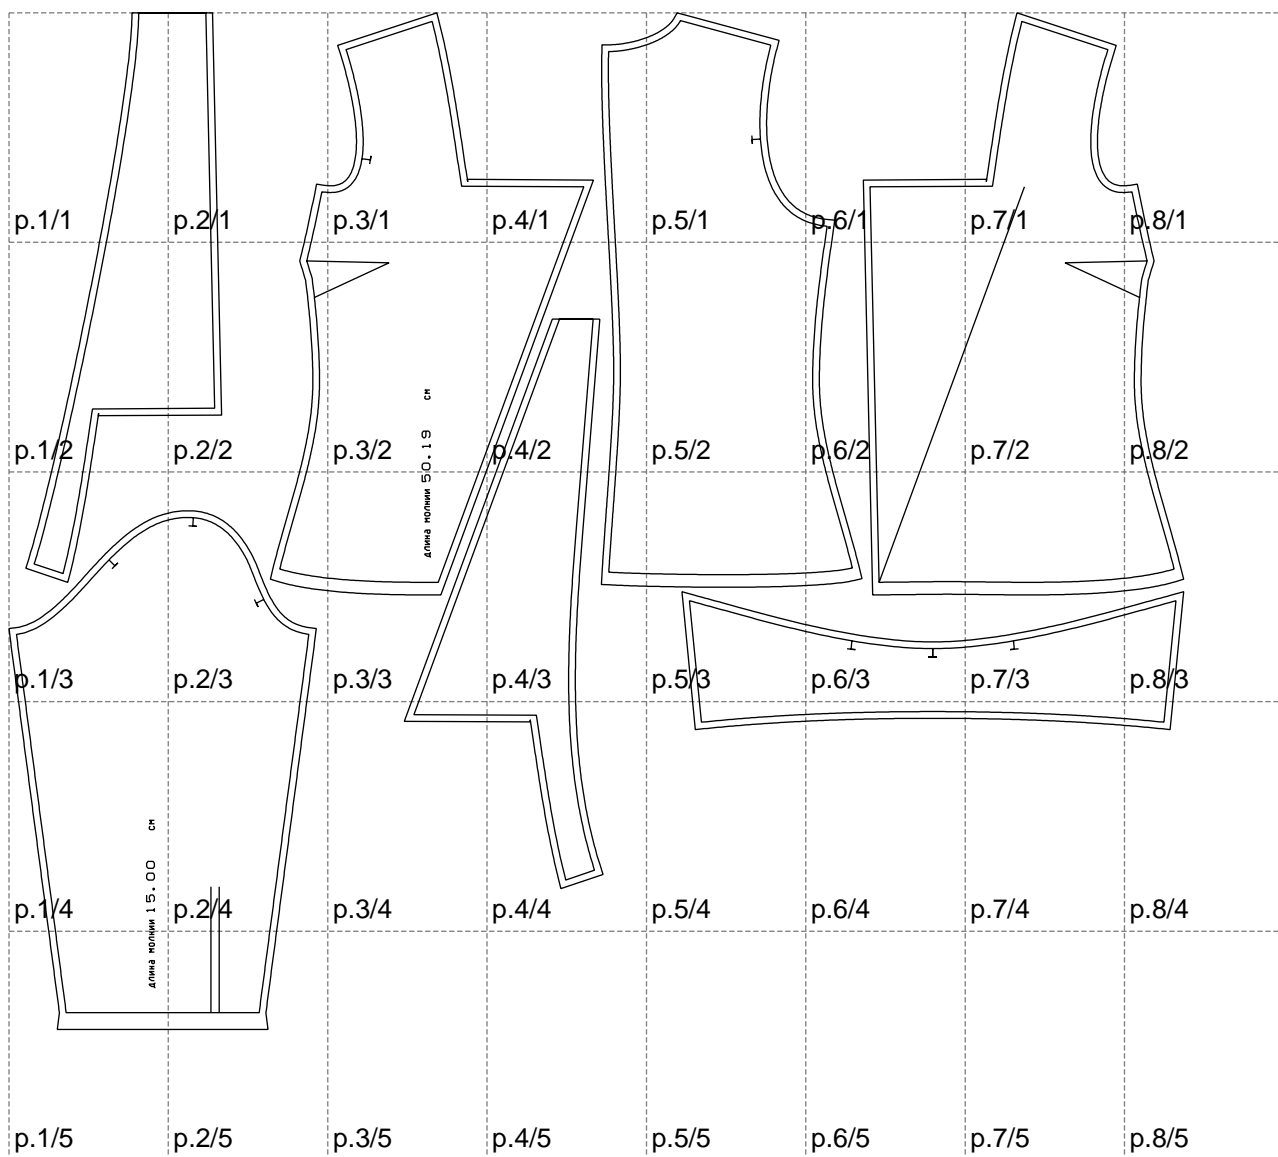

Not for print

Paper size: A4, size:1399.00 x1210.66 mm

# Example

size:1488.98 x1431.34 mm

Maneken =1 ver.0

rz\_1=170

rz\_16=100

rz\_17=85.4

rz\_18=80.2

rz\_19=108

rz\_20=105.4

---

. . . . .  
. . . . .  
. . . . .