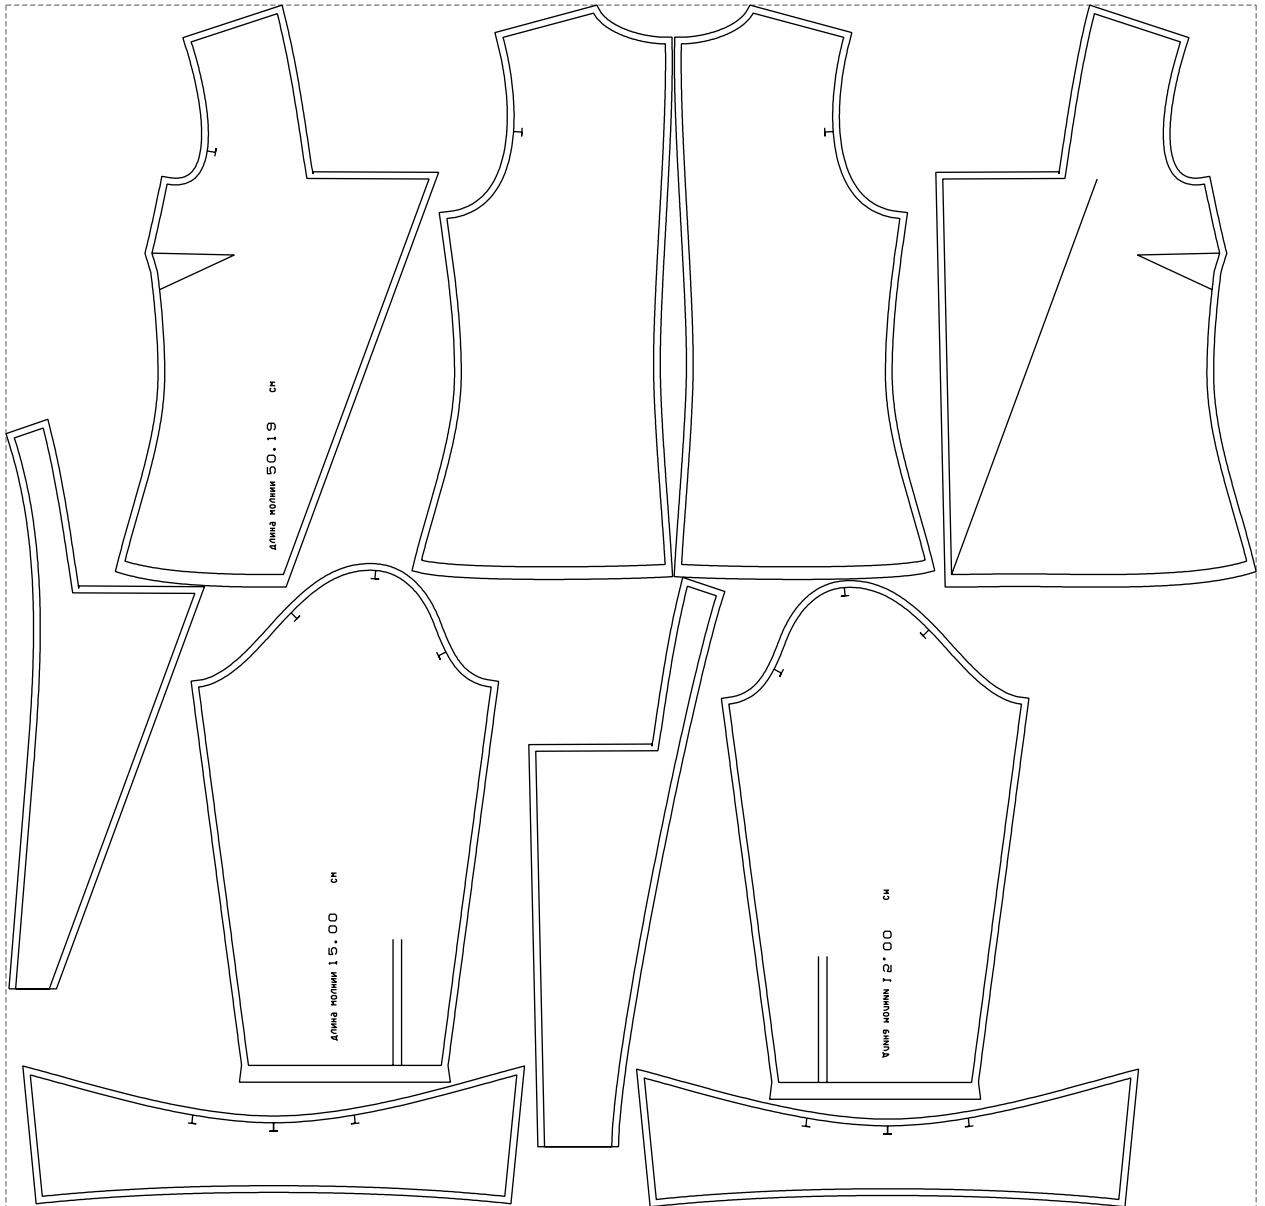

# Example

size:1488.98 x1431.34 mm

Maneken =1 ver.0

rz\_1=170

rz\_16=100

rz\_17=85.4

rz\_18=80.2

rz\_19=108