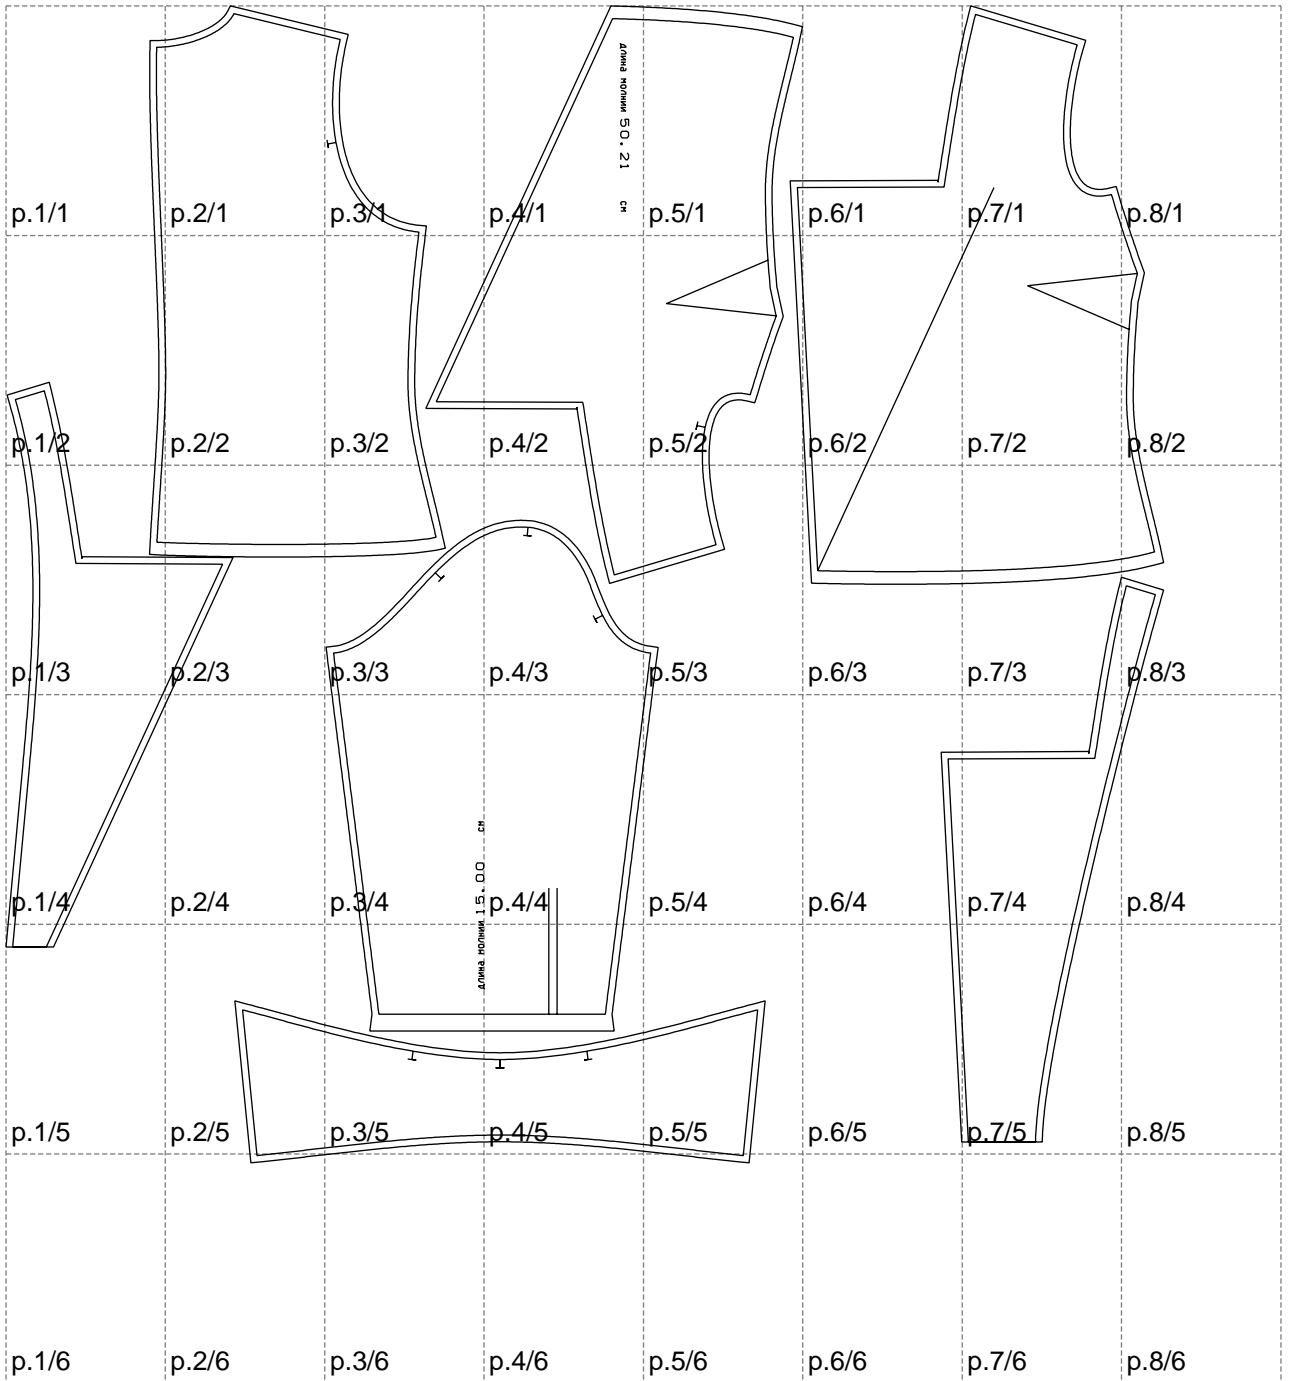

Not for print

Paper size: A4, size:1378.85 x1377.61 mm

# Example

size:1499.00 x1736.60 mm

Maneken =1 ver.0

rz\_1=170

rz\_16=120

rz\_17=104

rz\_18=103.6

rz\_19=128

rz\_20=125.1

---

. . . . .  
. . . . .  
. . . . .