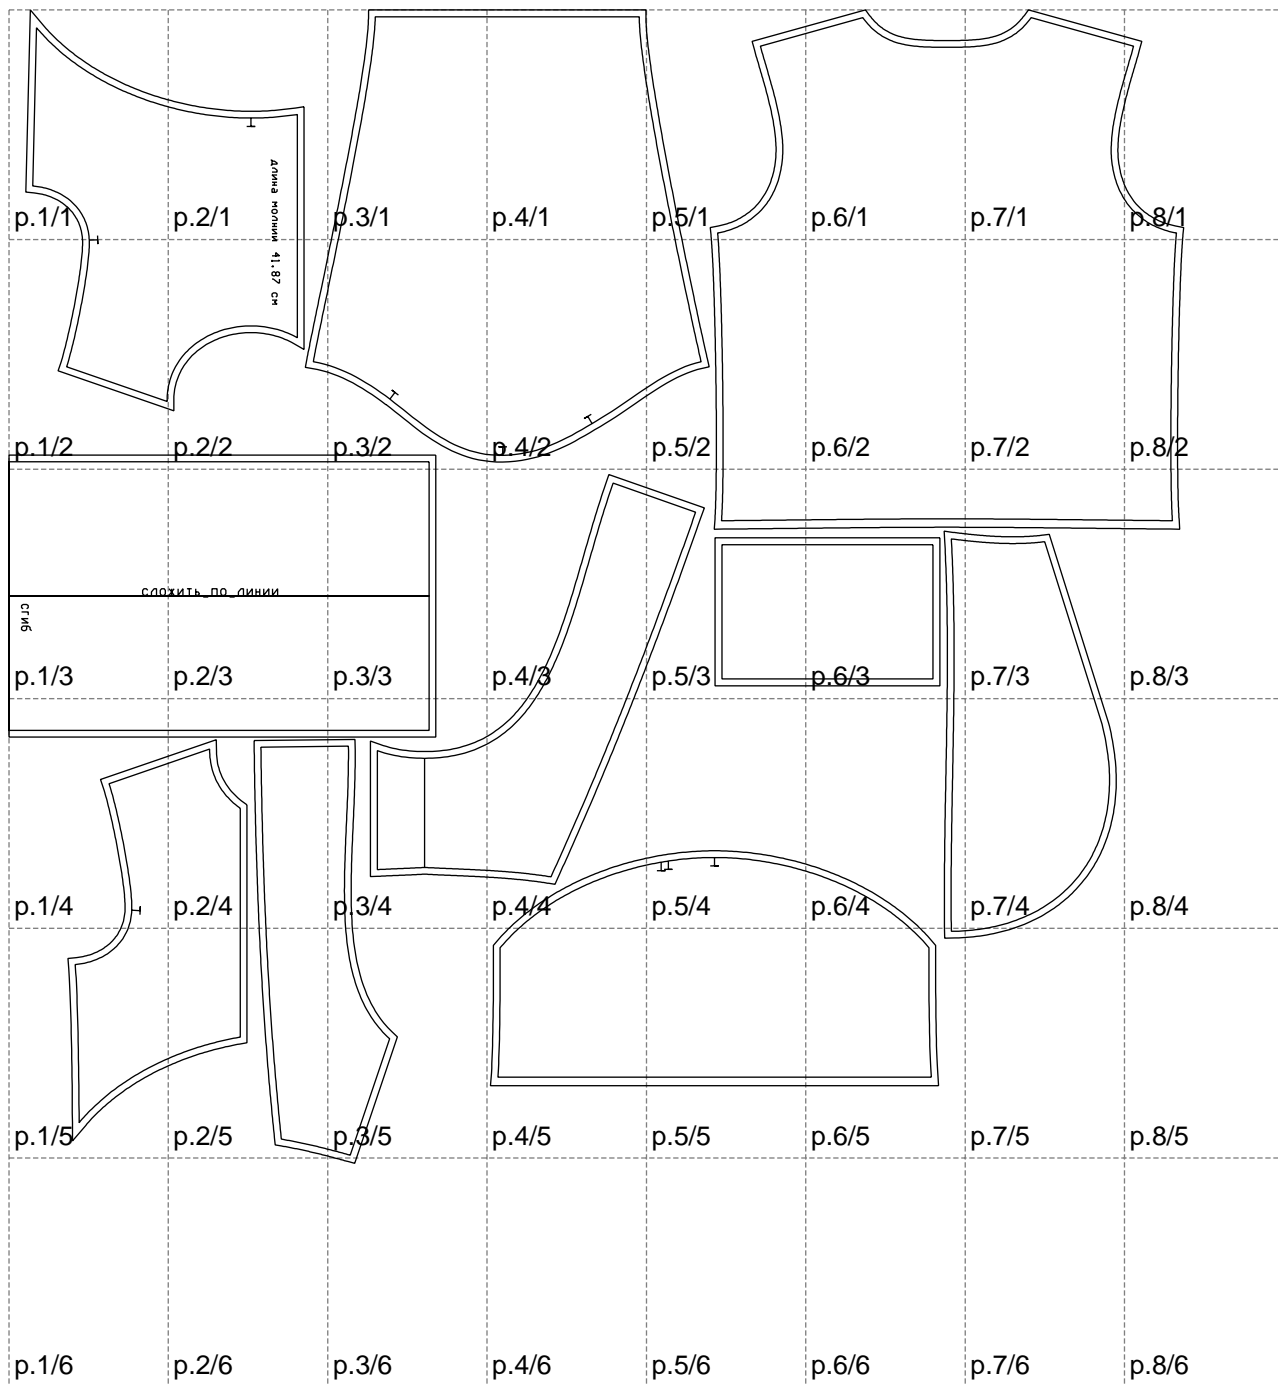

Not for print

Paper size: A4, size:1399.00 x1373.49 mm

# Example

size:1499.00 x1843.19 mm

Maneken =1 ver.0

rz\_1=170

rz\_16=96

rz\_17=82

rz\_18=76

rz\_19=104

rz\_20=101.8

---

. . . . .  
. . . . .  
. . . . .