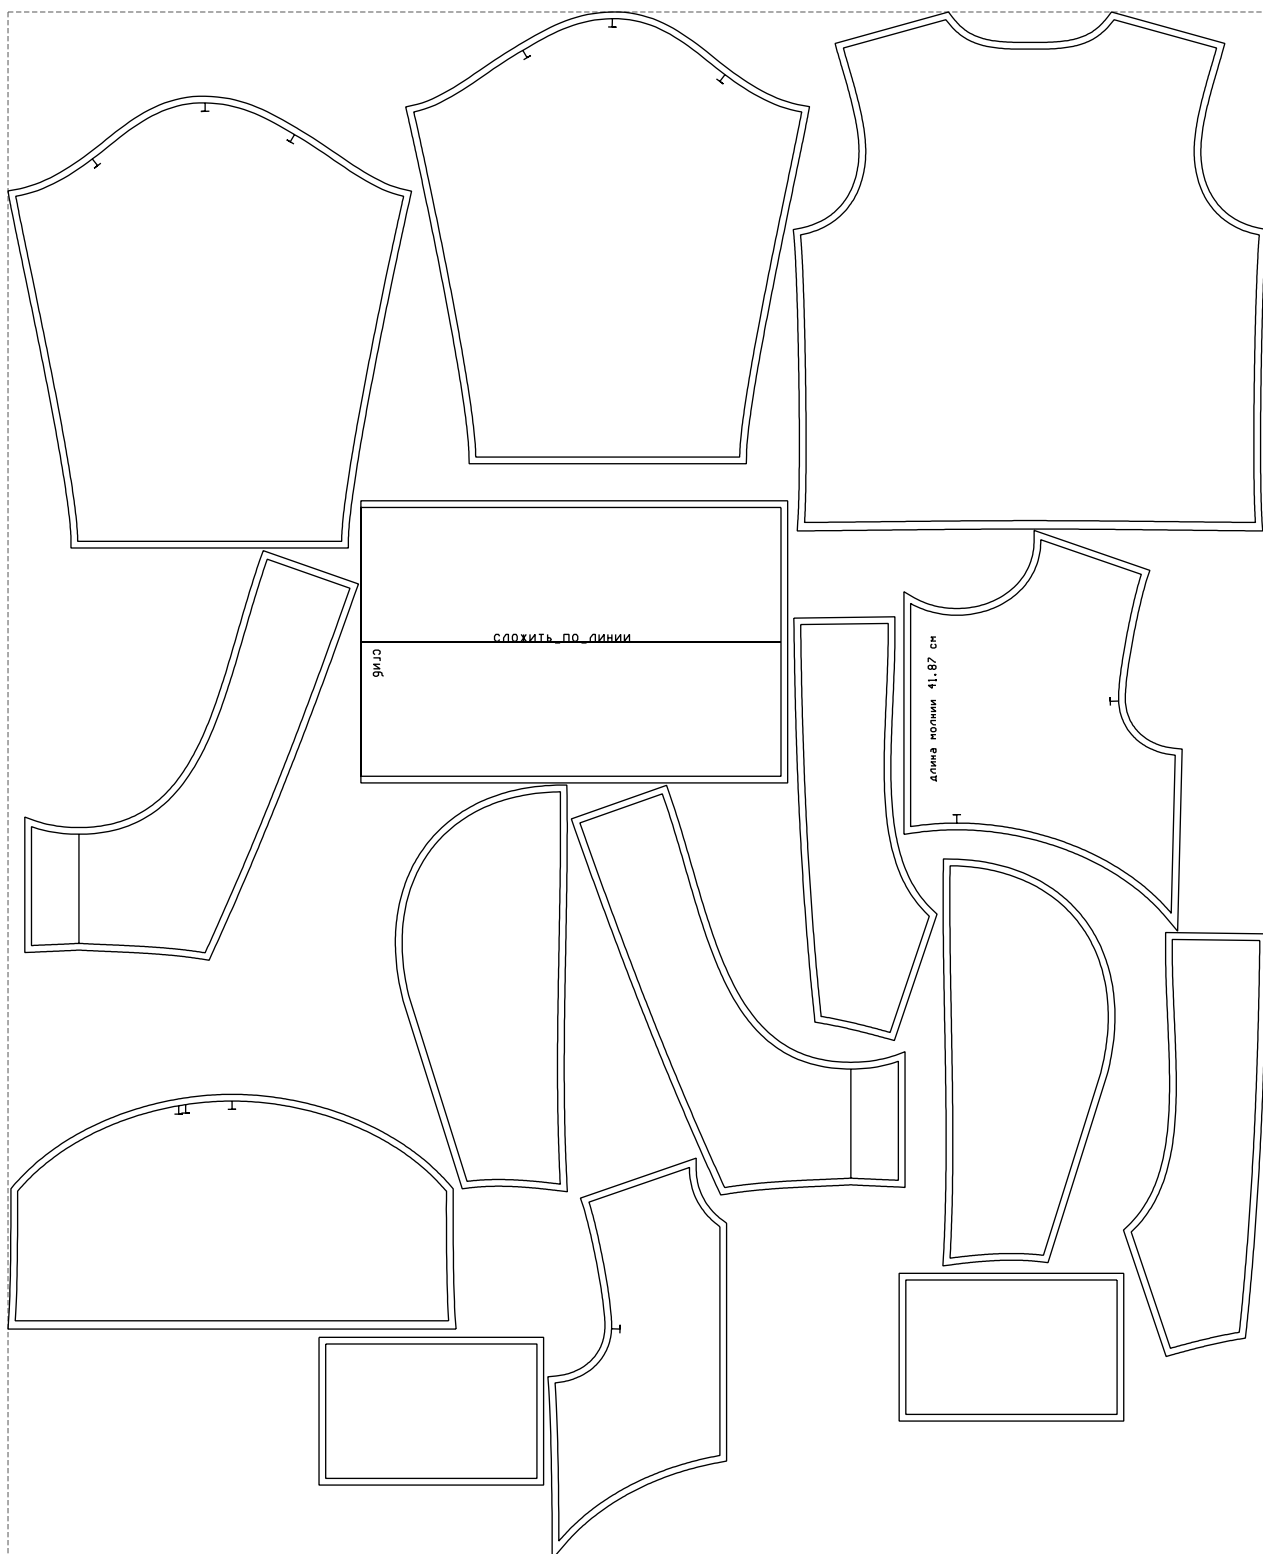

Not for print

Paper size: A4, size:1399.00 x1373.49 mm

# Example

size:1499.00 x1843.19 mm

Maneken =1 ver.0

rz\_1=170

rz\_16=96

rz\_17=82

rz\_18=76

rz\_19=104

rz\_20=101.8

---

. . . . .  
. . . . .  
. . . . .