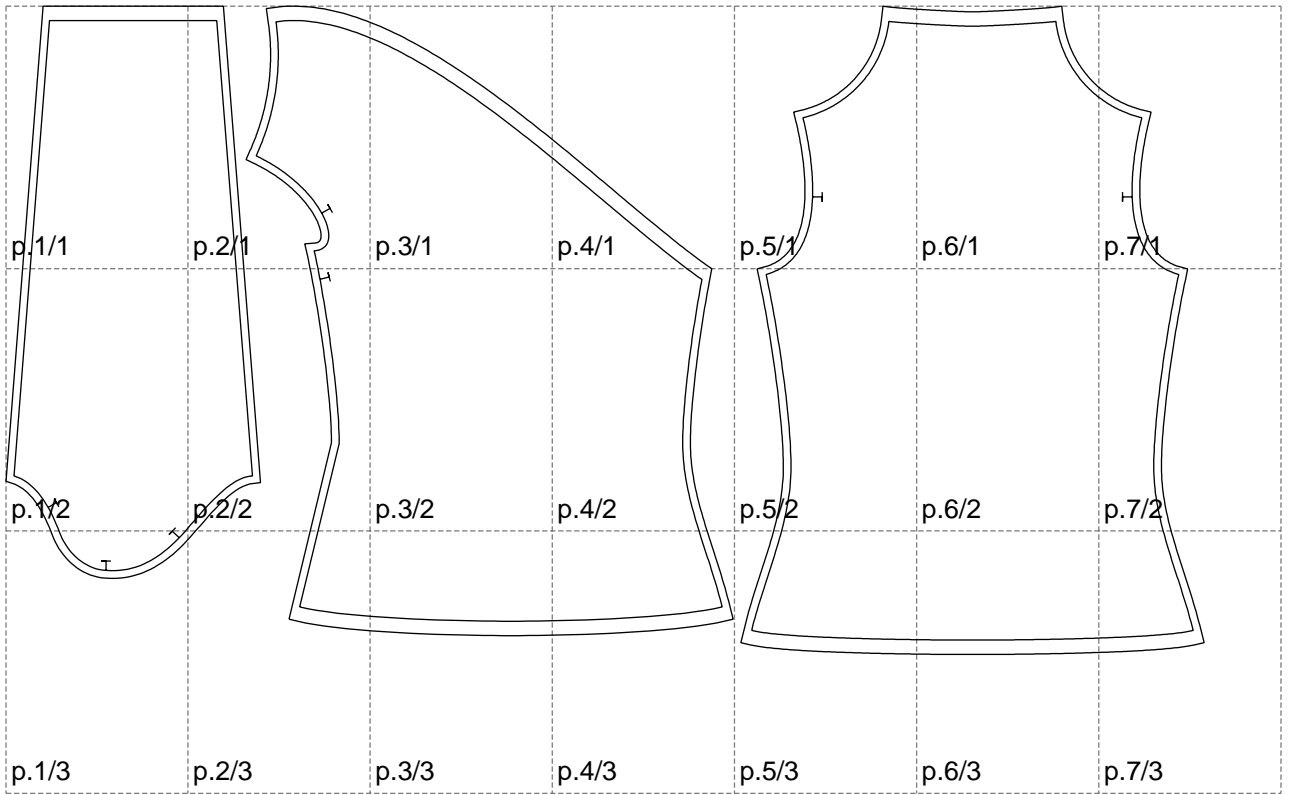

Not for print

Paper size: A4, size:1248.52 x675.54 mm

# Example

size:1499.00 x1250.14 mm

Maneken =1 ver.0

rz\_1=170

rz\_16=88

rz\_17=75.6

rz\_18=67.6

rz\_19=96

rz\_20=94.6

---

. . . . .  
. . . . .  
. . . . .