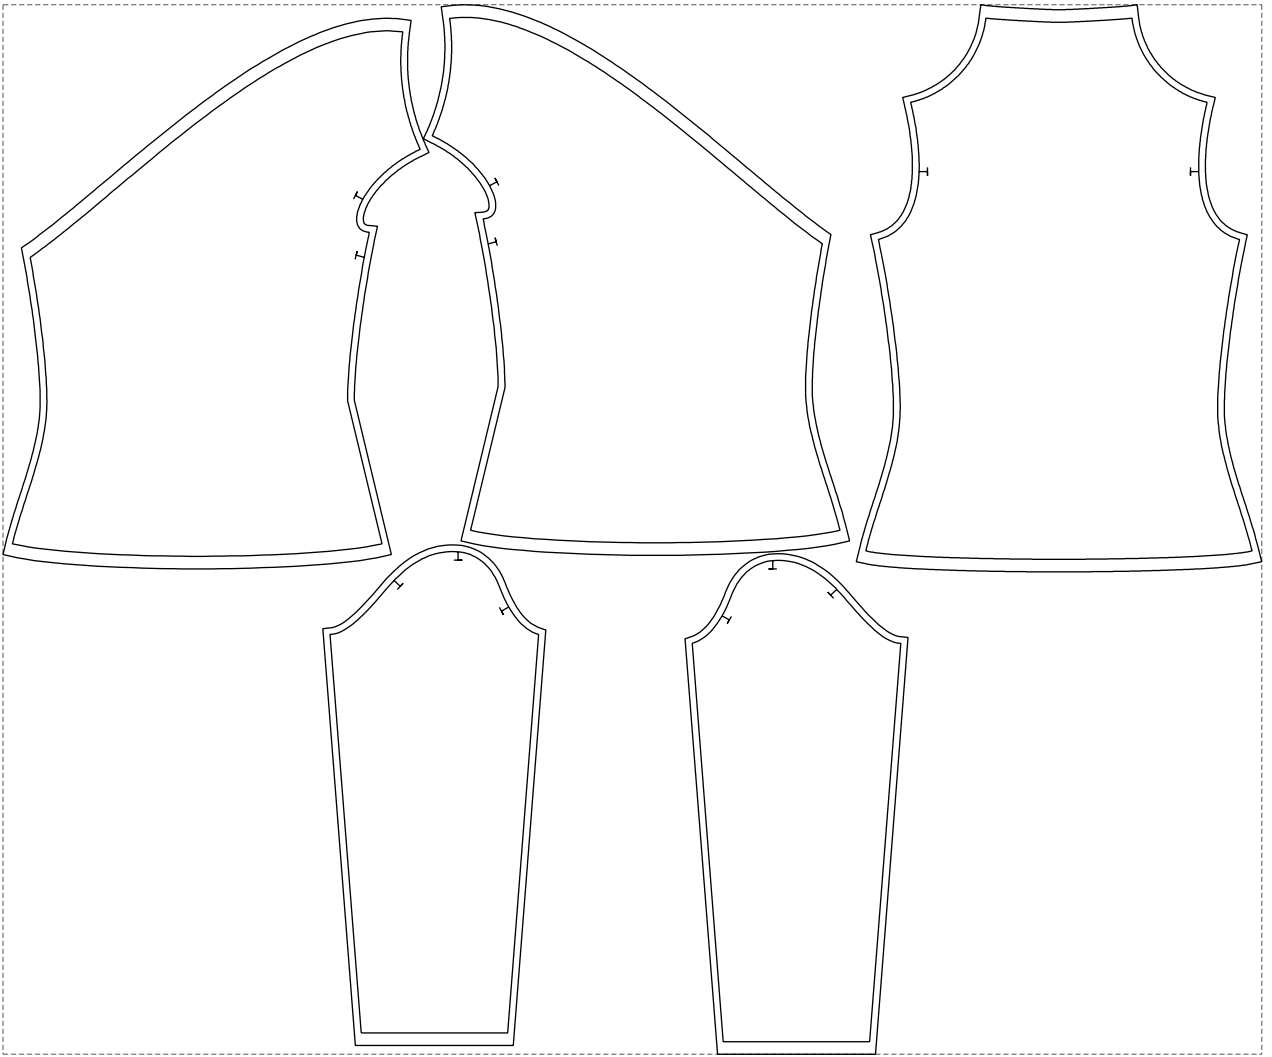

# Example

size:1499.00 x1250.14 mm

Maneken =1 ver.0

rz\_1=170

rz\_16=88

rz\_17=75.6

rz\_18=67.6

rz\_19=96