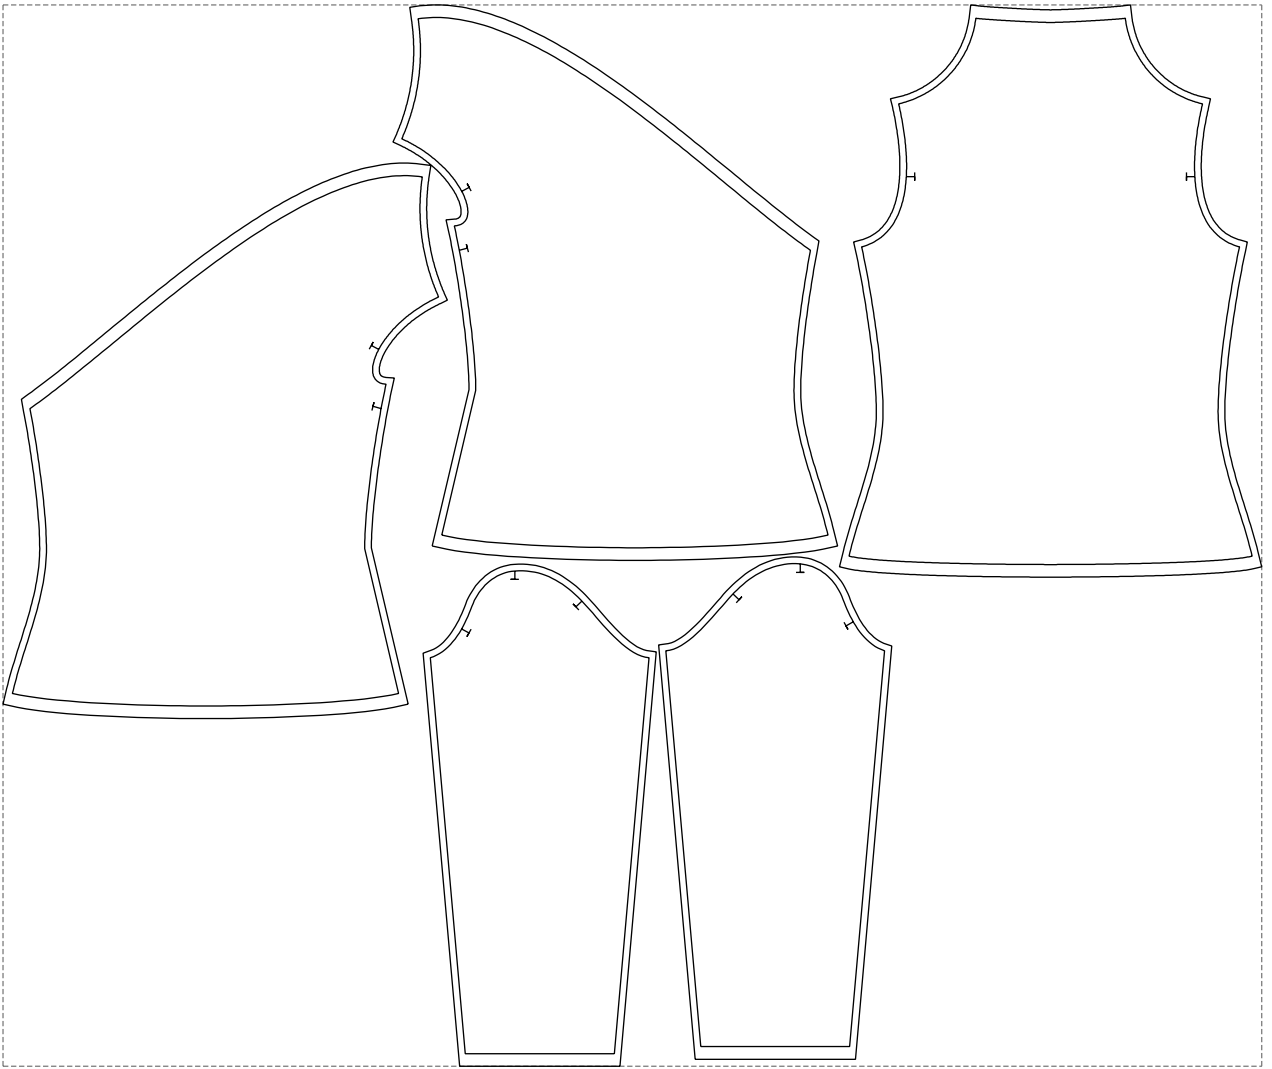

# Example

size:1499.00 x1264.32 mm

Maneken =1 ver.0

rz\_1=170

rz\_16=92

rz\_17=78.8

rz\_18=71.8

rz\_19=100