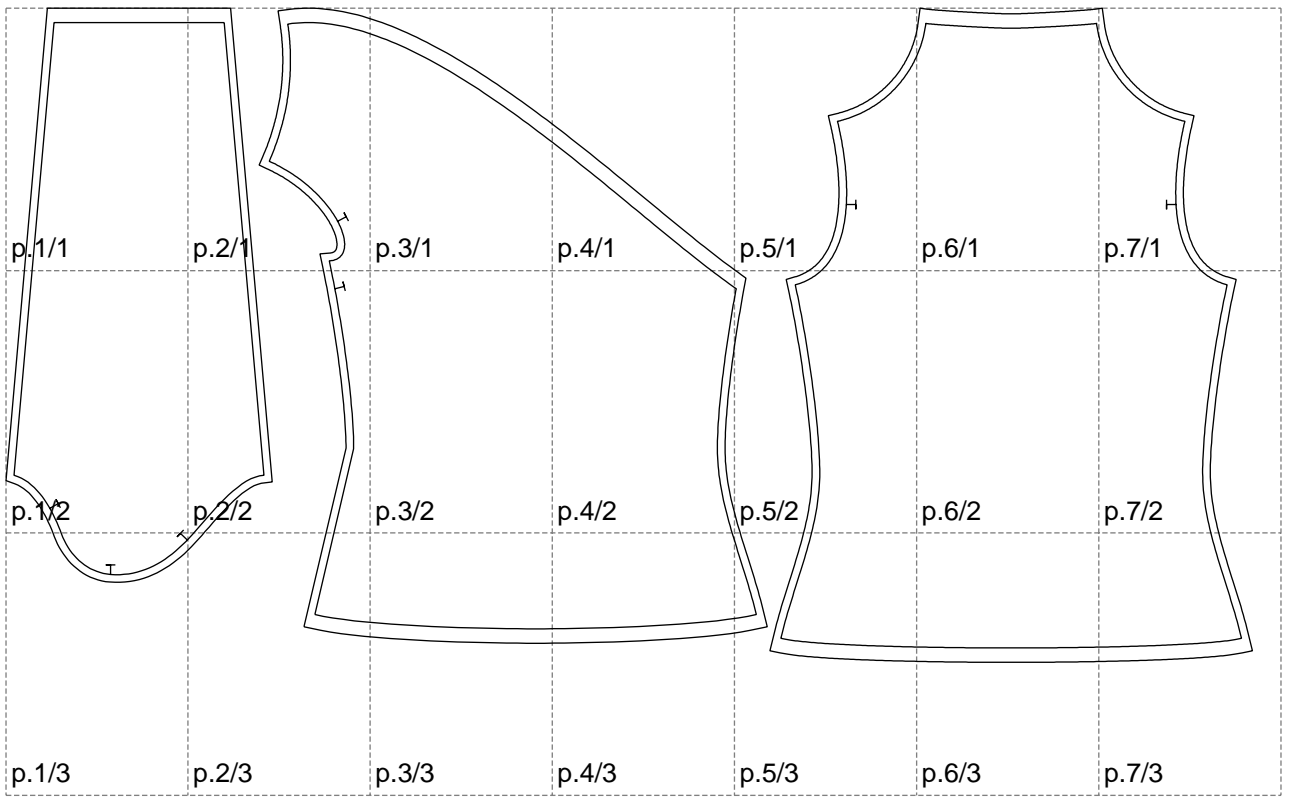

Not for print

Paper size: A4, size:1298.88 x681.64 mm

# Example

size:1499.00 x1264.32 mm

Maneken =1 ver.0

rz\_1=170

rz\_16=92

rz\_17=78.8

rz\_18=71.8

rz\_19=100

rz\_20=98.1

---

. . . . .  
. . . . .  
. . . . .