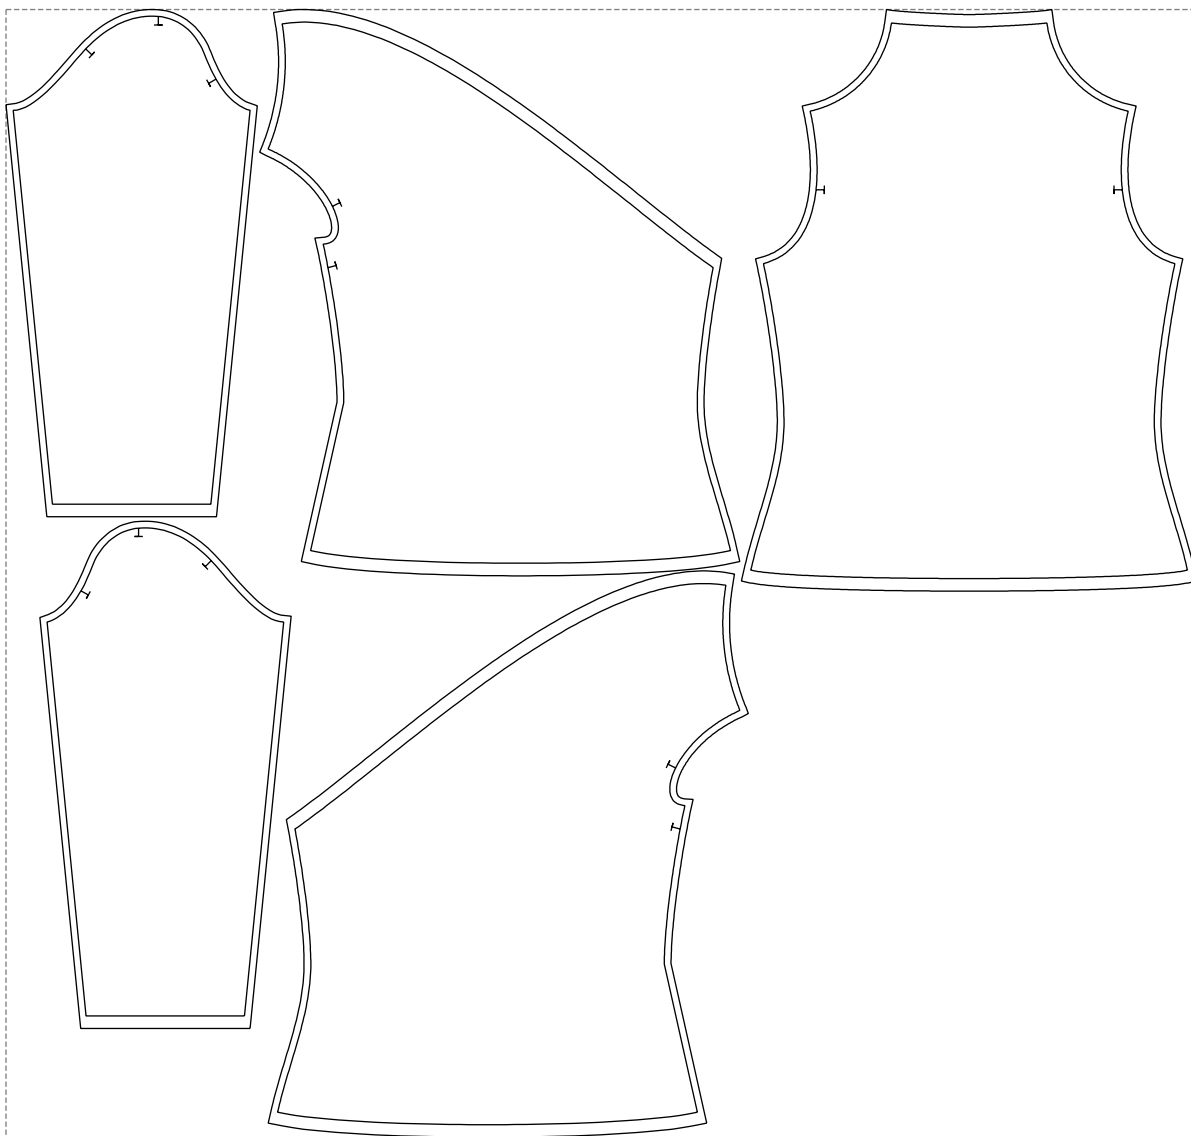

Not for print

Paper size: A4, size:1399.00 x692.81 mm

Example

size:1418.35 x1343.36 mm

Maneken =1 ver.0

rz_1=170

rz_16=100

rz_17=85.4

rz_18=80.2

rz_19=108

rz_20=105.4

.
.
.