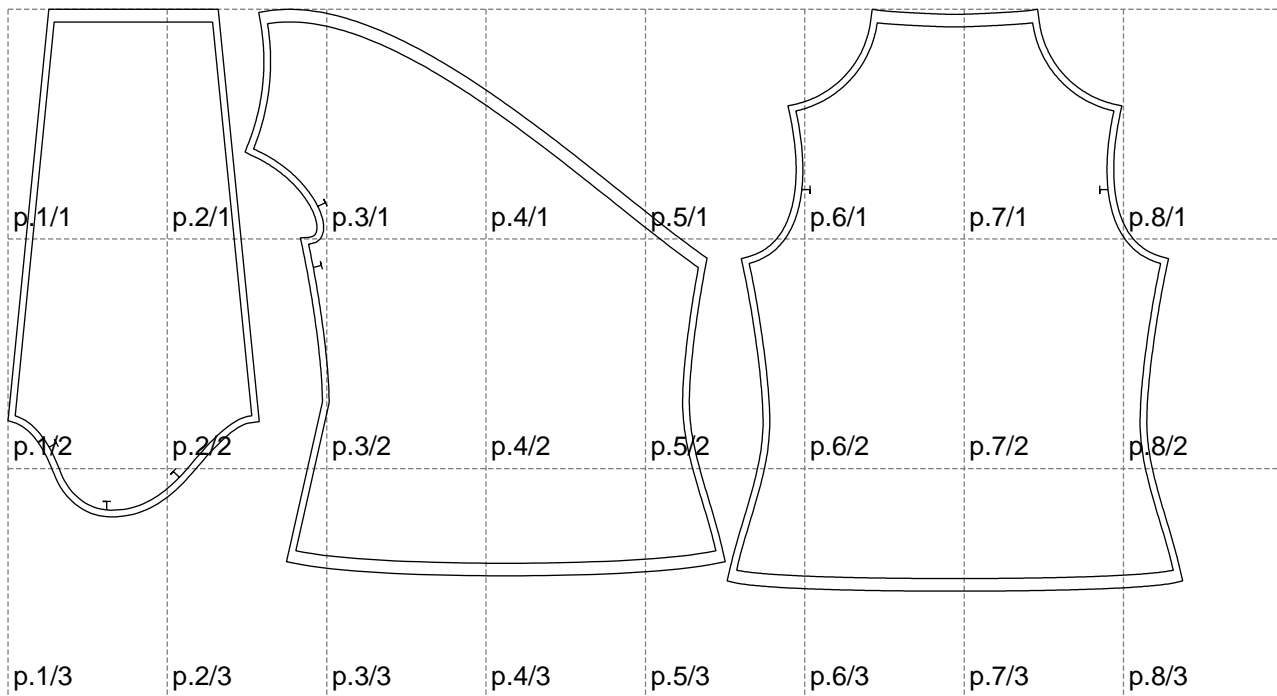

Not for print

Paper size: A4, size:1399.00 x692.81 mm

Example

size:1418.35 x1343.36 mm

Maneken =1 ver.0

rz_1=170

rz_16=100

rz_17=85.4

rz_18=80.2

rz_19=108

rz_20=105.4

.
.
.