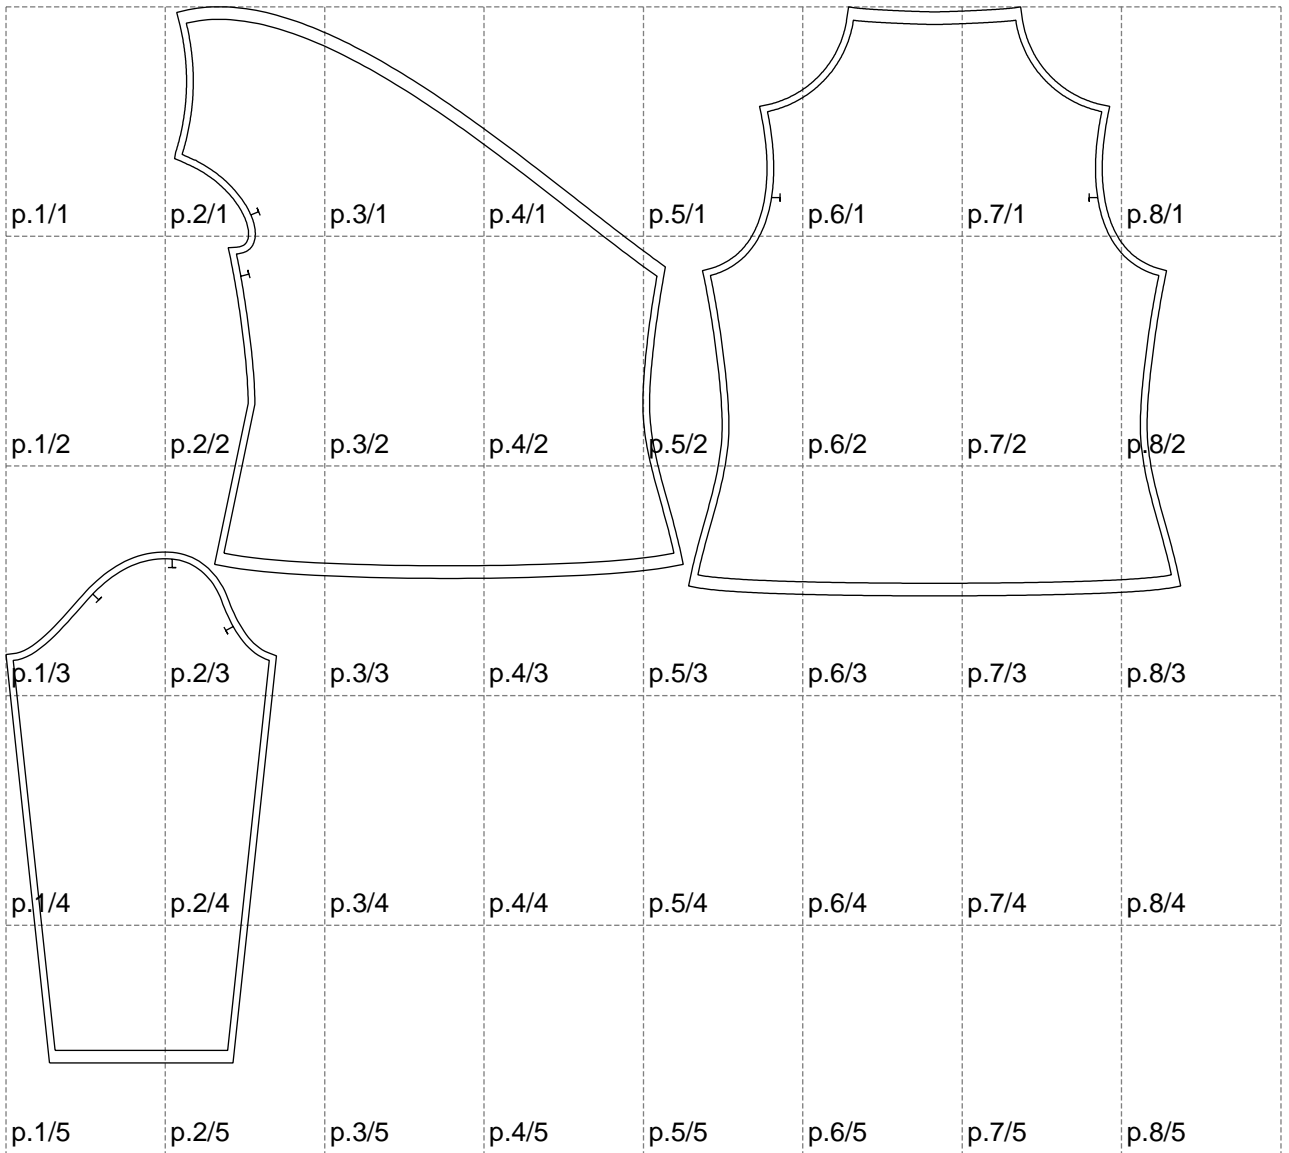

Not for print

Paper size: A4, size:1399.00 x1257.71 mm

# Example

size:1499.00 x1358.12 mm

Maneken =1 ver.0

rz\_1=170

rz\_16=108

rz\_17=92.5

rz\_18=89.2

rz\_19=116

rz\_20=113

---

. . . . .  
. . . . .  
. . . . .