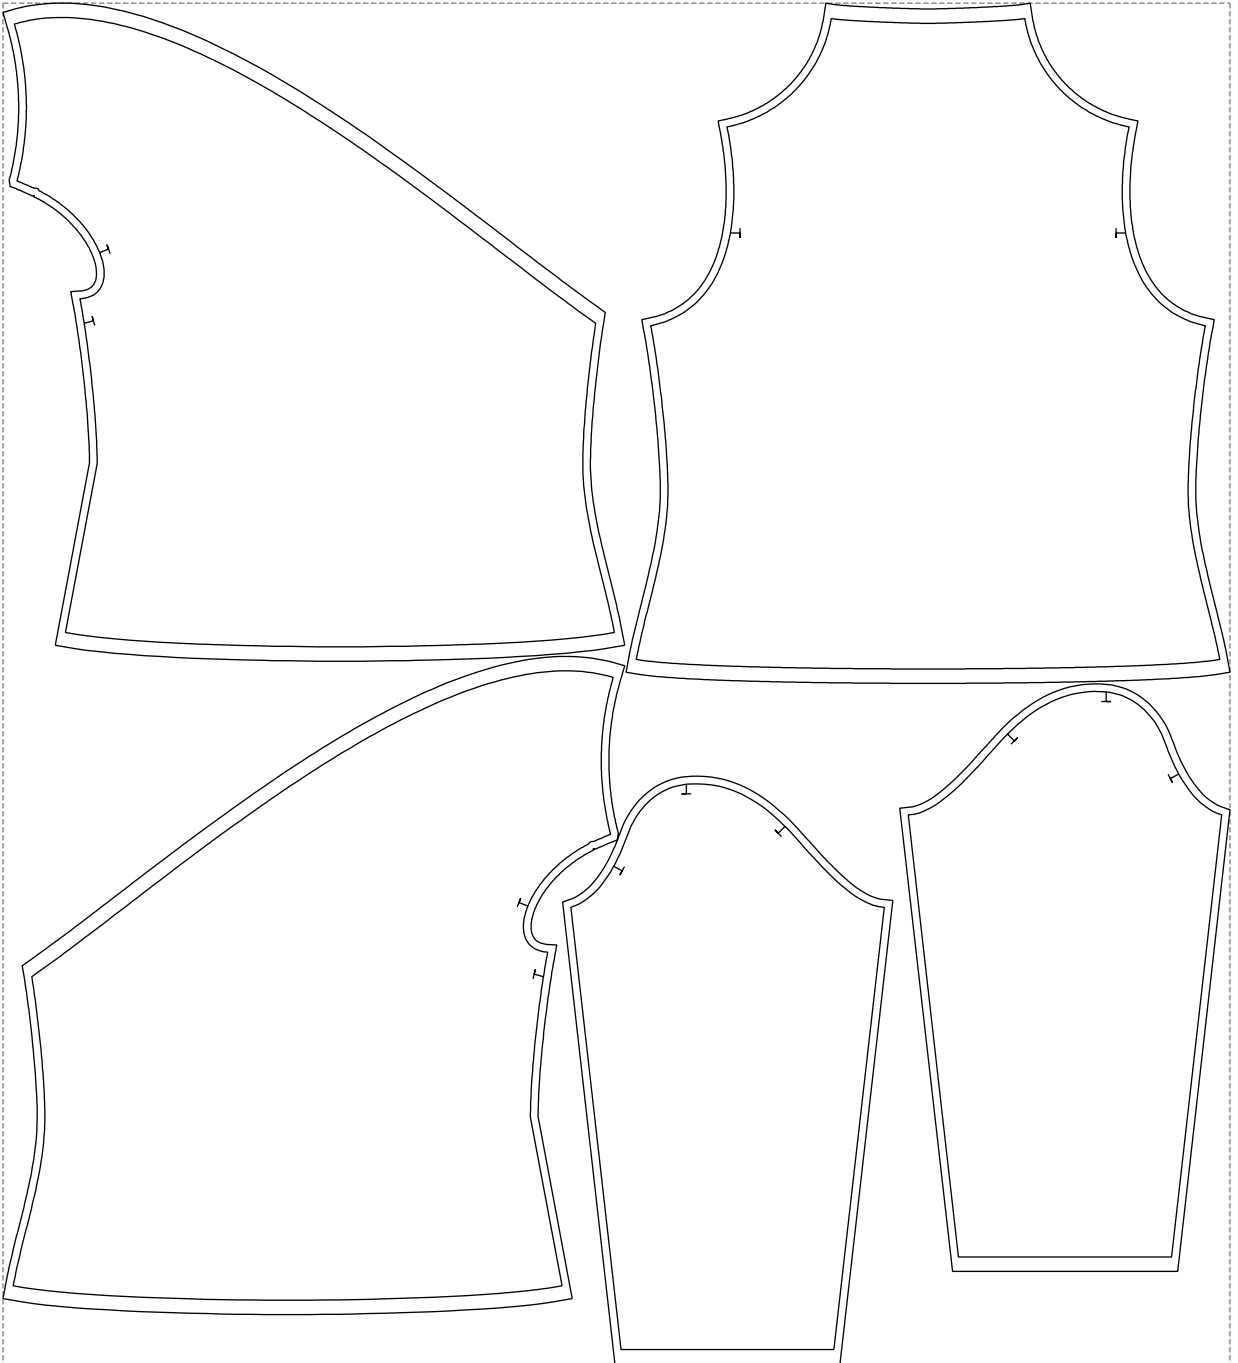

# Example

size:1278.73 x1418.23 mm

Maneken =1 ver.0

rz\_1=170

rz\_16=116

rz\_17=100

rz\_18=98.8

rz\_19=124