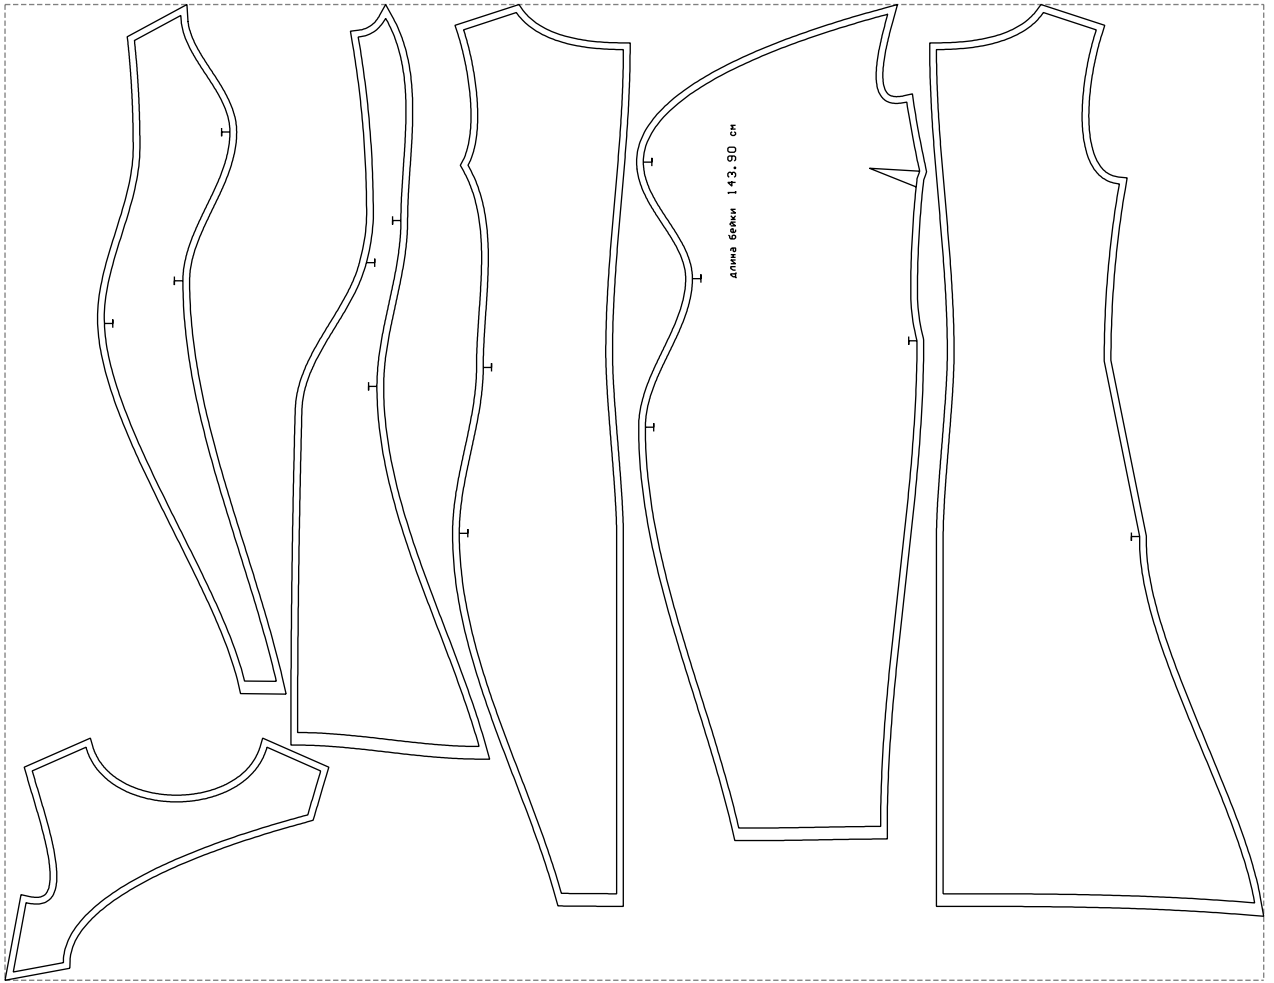

Not for print

Paper size: A4, size:1358.87 x1146.13 mm

# Example

size:1499.00 x1162.16 mm

Maneken =1 ver.0

rz\_1=170

rz\_16=88

rz\_17=75.6

rz\_18=67.6

rz\_19=96

rz\_20=94.6

---

. . . . .  
. . . . .  
. . . . .