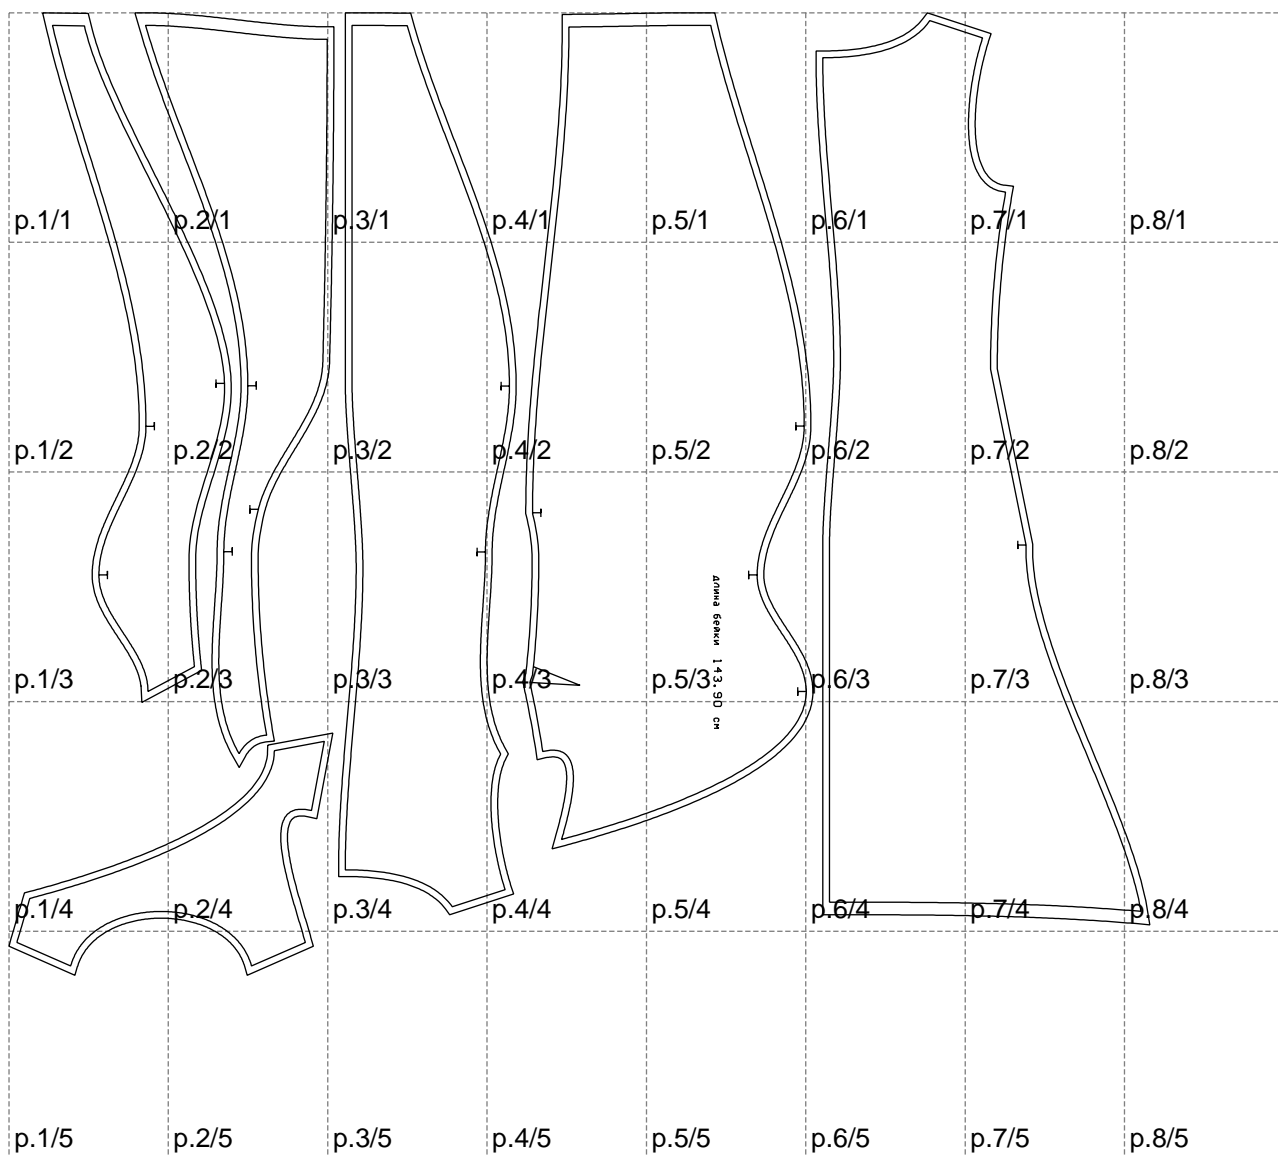

Not for print

Paper size: A4, size:1358.87 x1146.13 mm

# Example

size:1499.00 x1162.16 mm

Maneken =1 ver.0

rz\_1=170

rz\_16=88

rz\_17=75.6

rz\_18=67.6

rz\_19=96

rz\_20=94.6

---

. . . . .  
. . . . .  
. . . . .