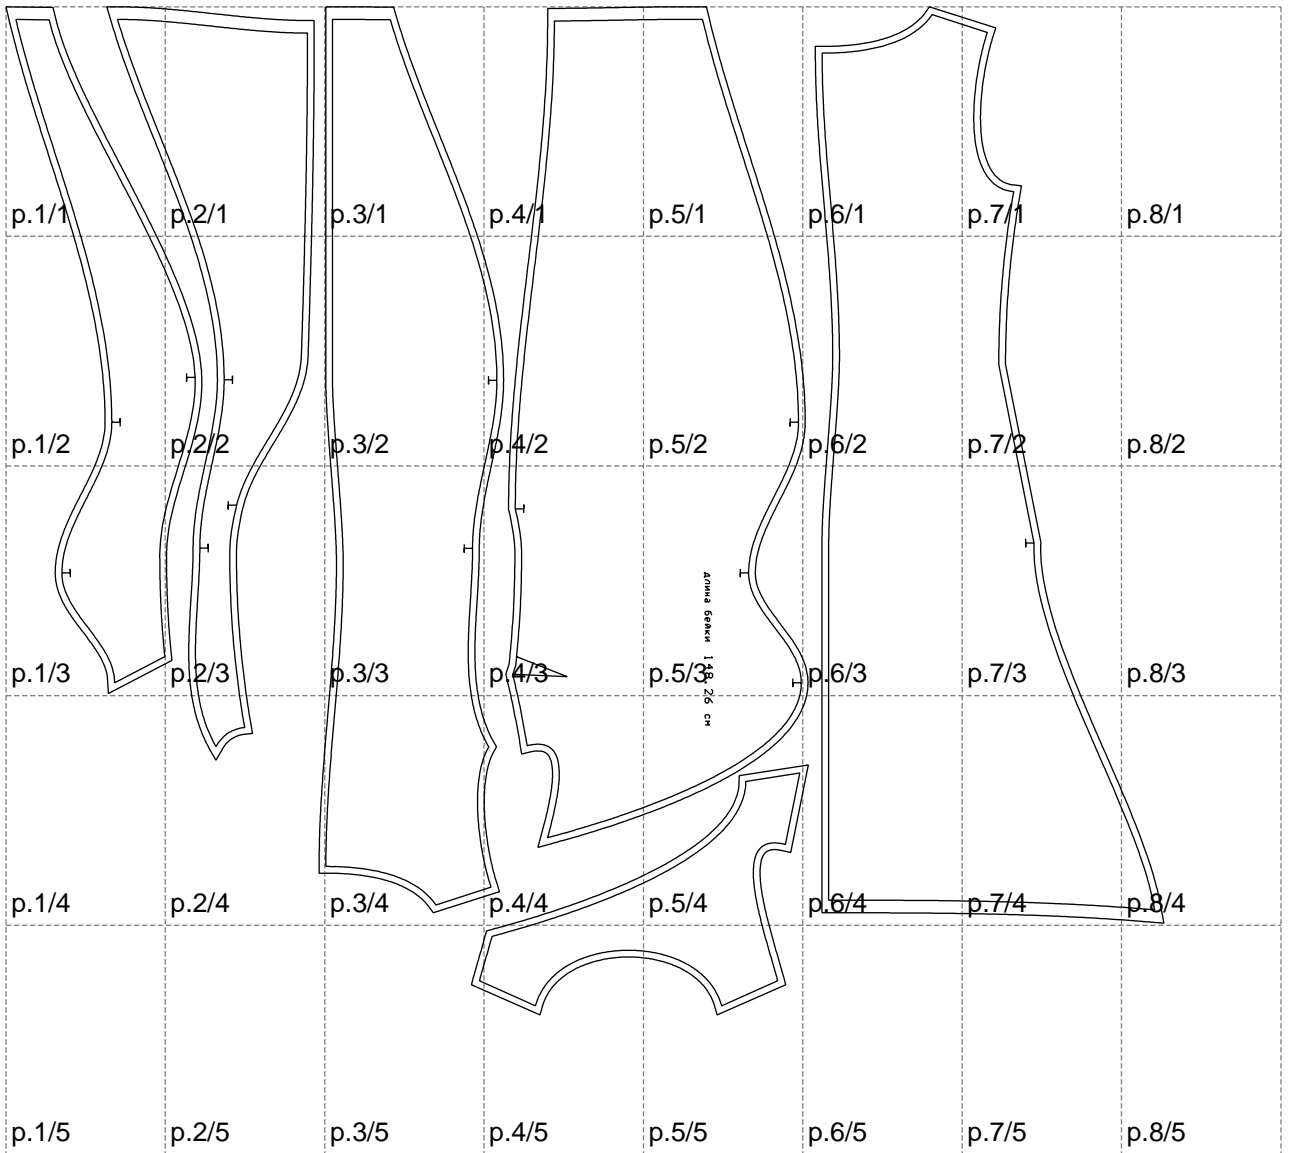

Not for print

Paper size: A4, size:1378.90 x1200.59 mm

# Example

size:1468.79 x1184.54 mm

Maneken =1 ver.0

rz\_1=170

rz\_16=92

rz\_17=78.8

rz\_18=71.8

rz\_19=100

rz\_20=98.1

---

. . . . .  
. . . . .  
. . . . .