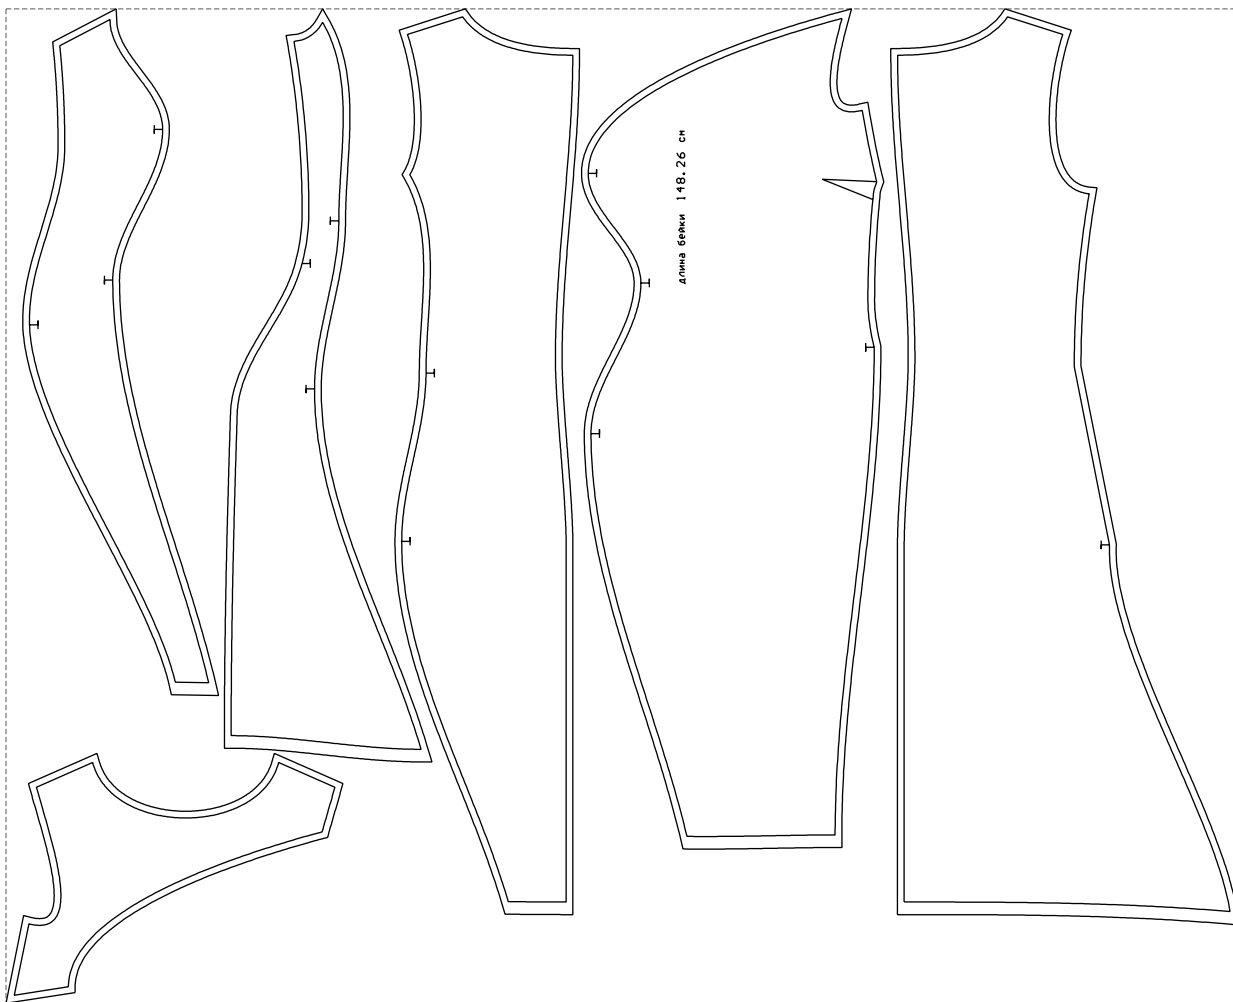

Not for print

Paper size: A4, size:1378.90 x1200.59 mm

# Example

size:1468.79 x1184.54 mm

Maneken =1 ver.0

rz\_1=170

rz\_16=92

rz\_17=78.8

rz\_18=71.8

rz\_19=100

rz\_20=98.1

---

. . . . .  
. . . . .  
. . . . .