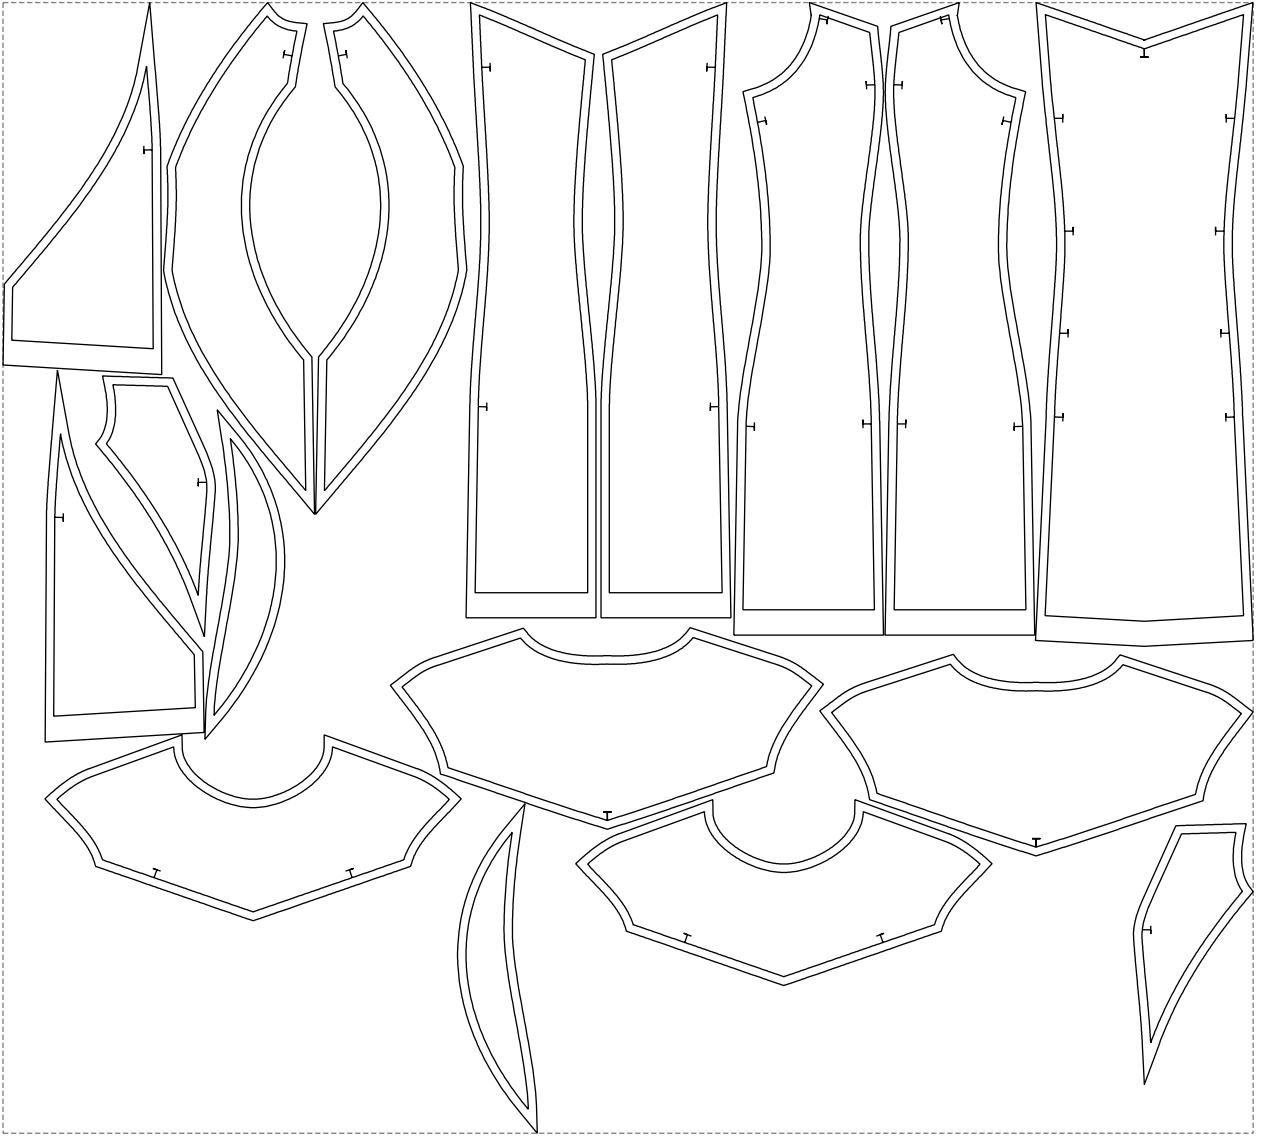

Not for print

Paper size: A4, size:1399.00 x807.73 mm

# Example

size:1488.93 x1347.00 mm

Maneken =1 ver.0

rz\_1=170

rz\_16=100

rz\_17=85.4

rz\_18=80.2

rz\_19=108

rz\_20=105.4

---

. . . . .  
. . . . .  
. . . . .