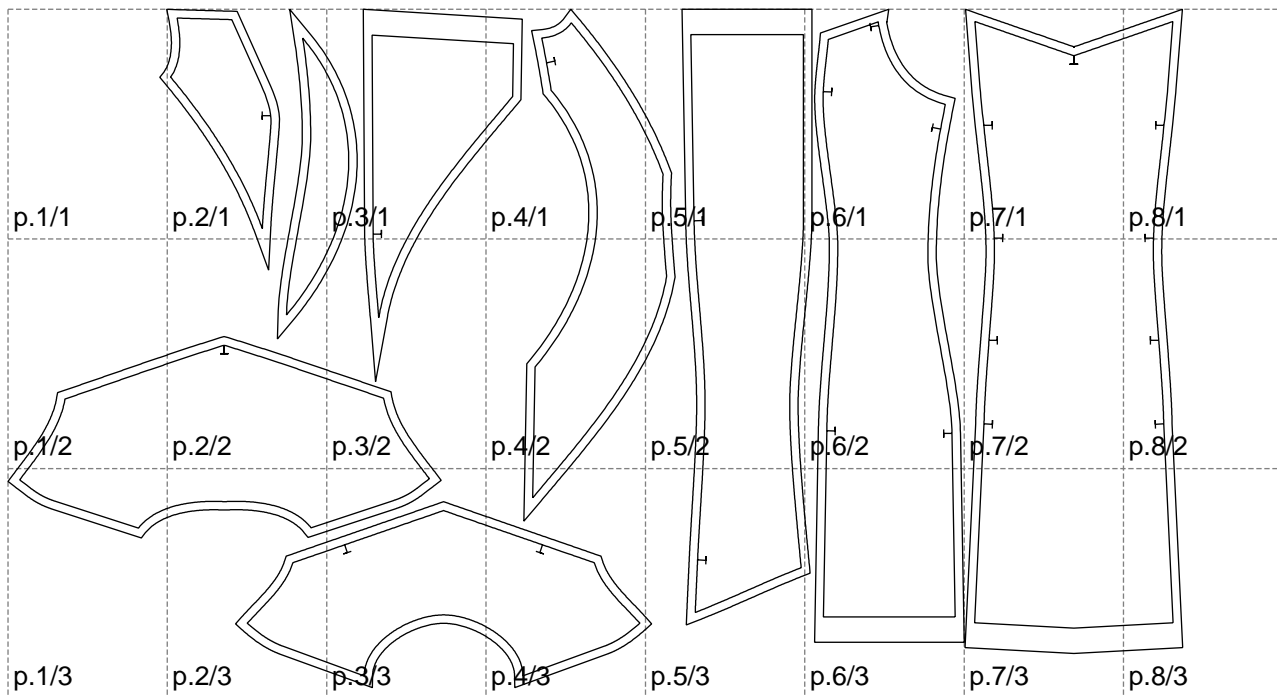

Not for print

Paper size: A4, size:1399.00 x807.73 mm

# Example

size:1488.93 x1347.00 mm

Maneken =1 ver.0

rz\_1=170

rz\_16=100

rz\_17=85.4

rz\_18=80.2

rz\_19=108

rz\_20=105.4

---

. . . . .  
. . . . .  
. . . . .