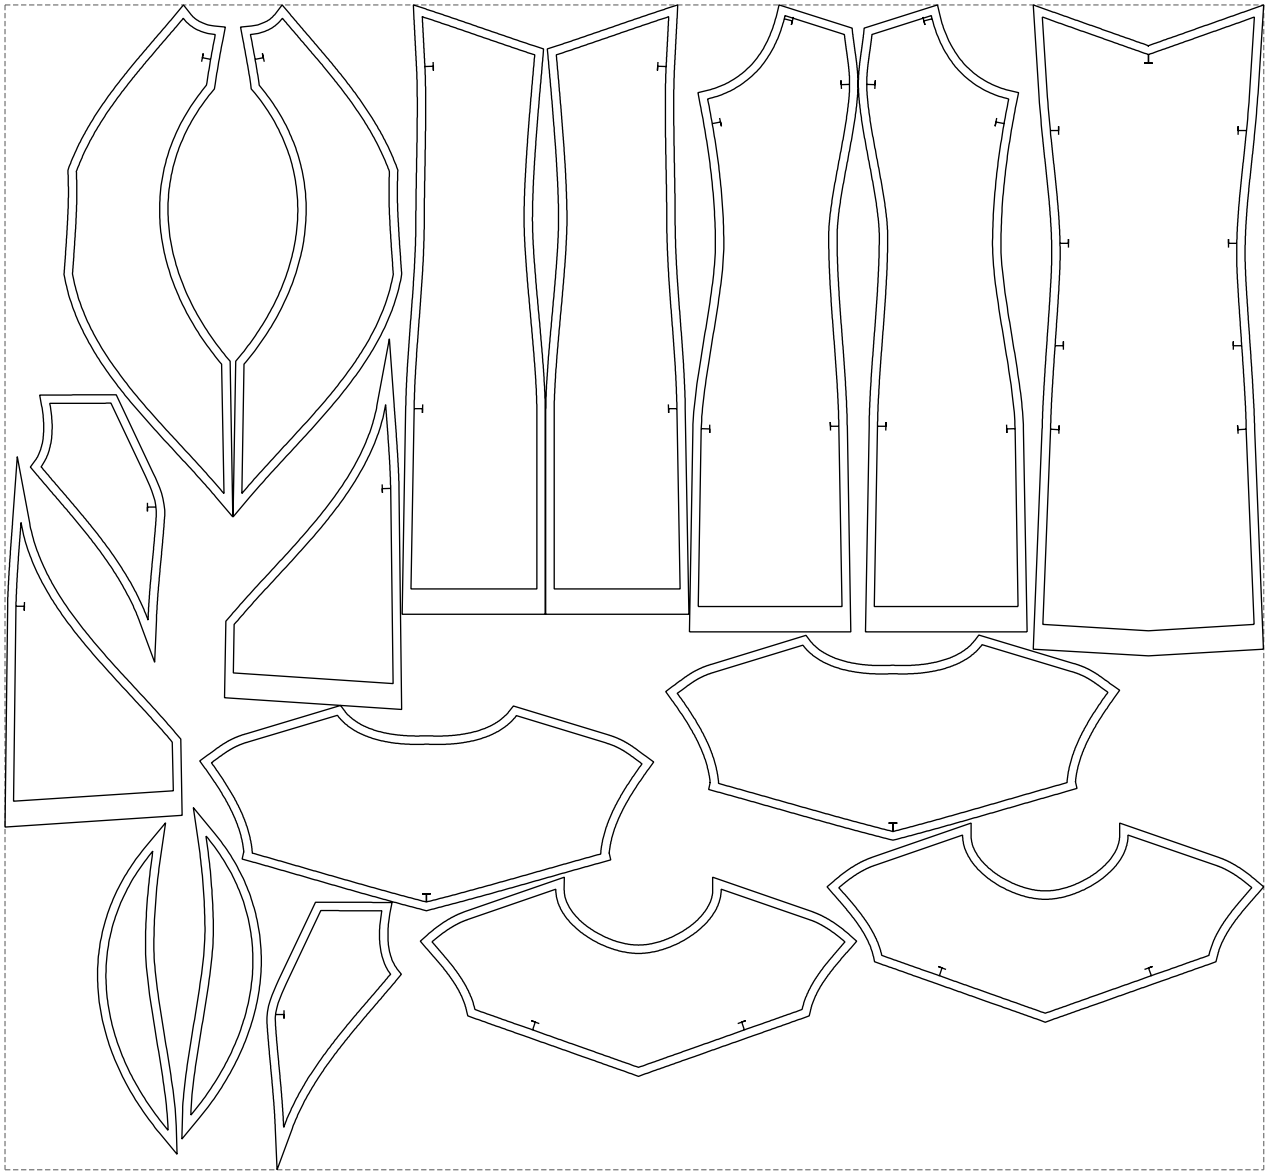

Not for print

Paper size: A4, size:1399.00 x879.84 mm

# Example

size:1499.00 x1387.53 mm

Maneken =1 ver.0

rz\_1=170

rz\_16=112

rz\_17=96.2

rz\_18=94

rz\_19=120