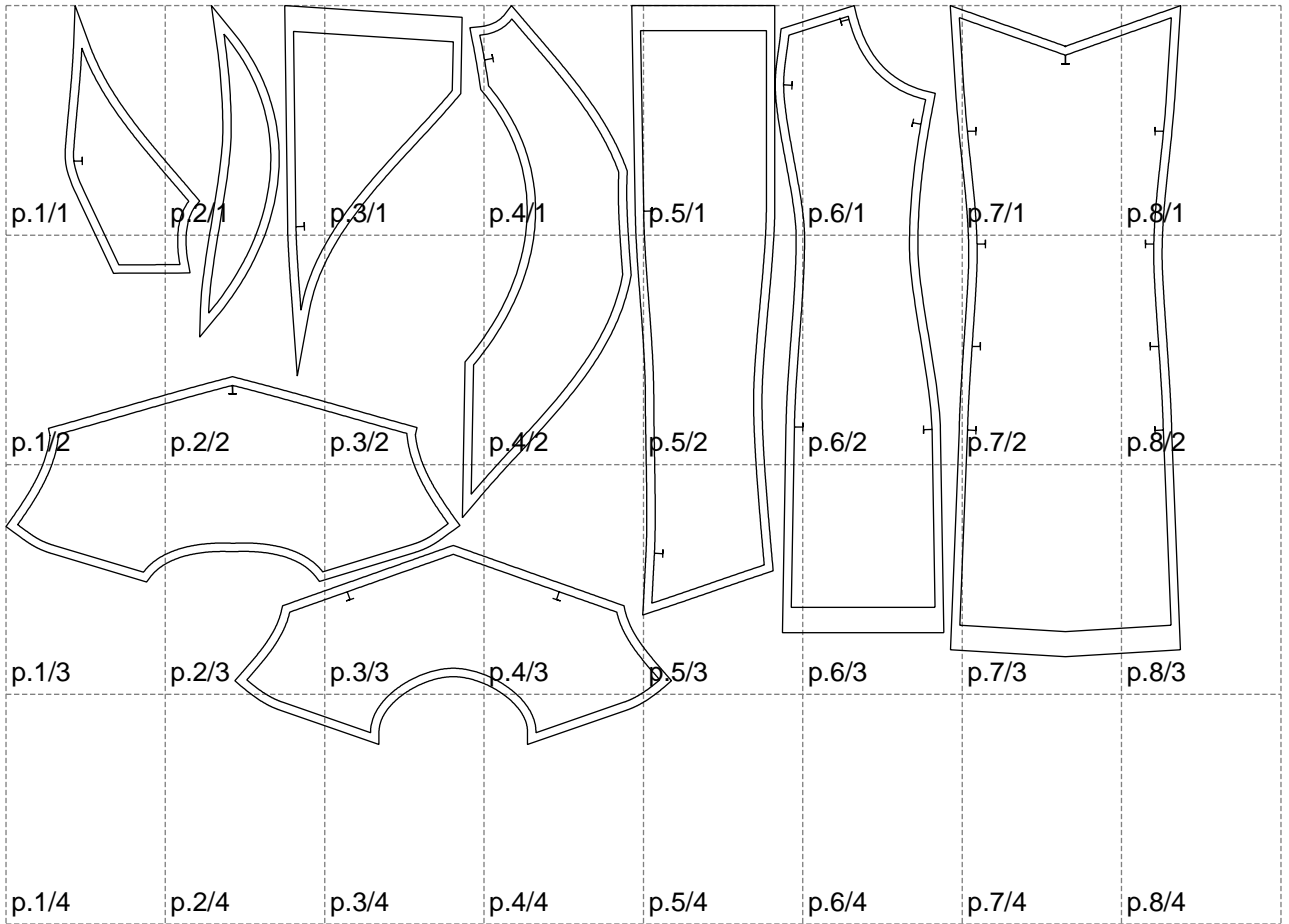

Not for print

Paper size: A4, size:1399.00 x879.84 mm

# Example

size:1499.00 x1387.53 mm

Maneken =1 ver.0

rz\_1=170

rz\_16=112

rz\_17=96.2

rz\_18=94

rz\_19=120

rz\_20=117

---

. . . . .  
. . . . .  
. . . . .