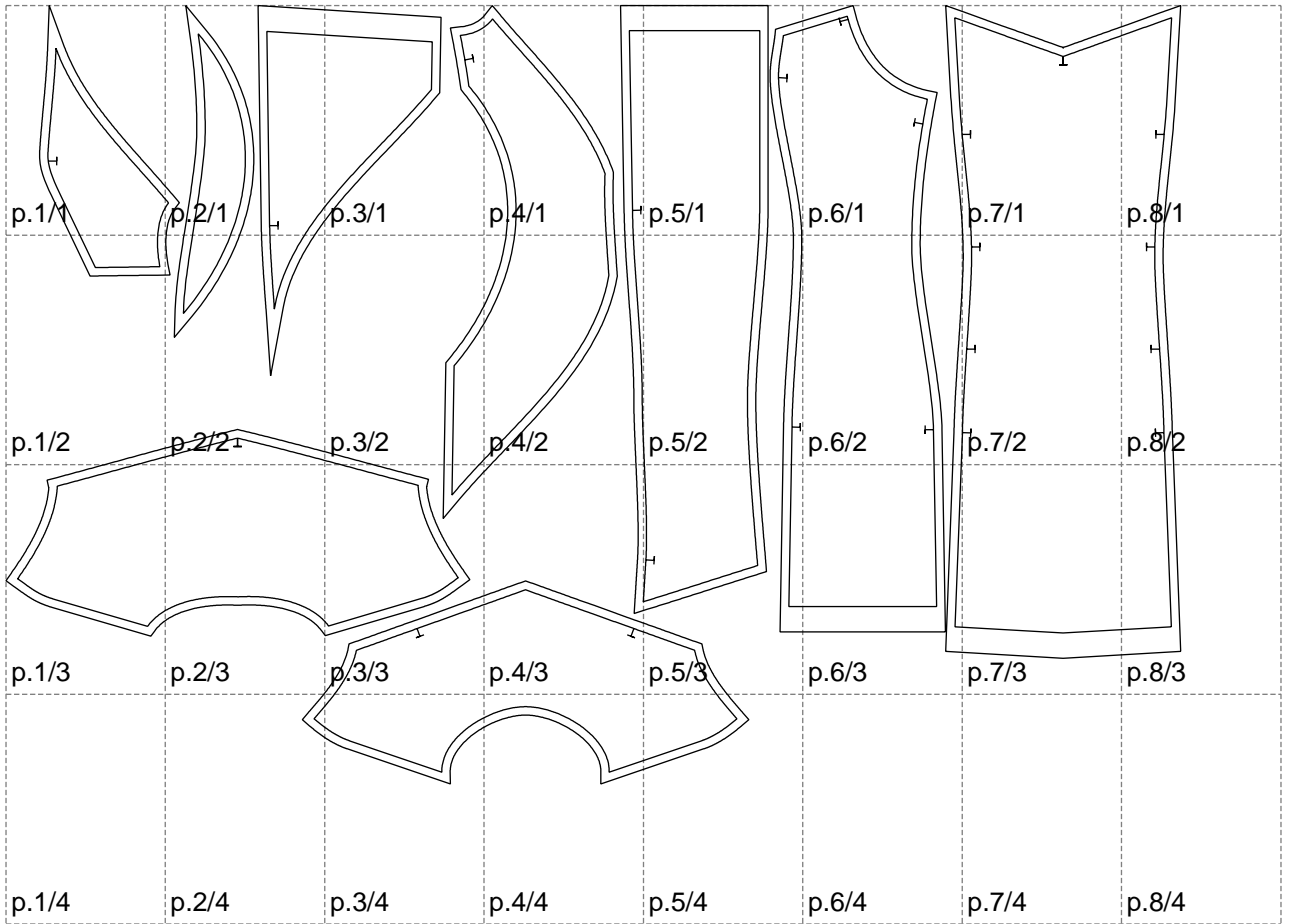

Not for print

Paper size: A4, size:1399.00 x926.86 mm

# Example

size:1499.00 x1432.31 mm

Maneken =1 ver.0

rz\_1=170

rz\_16=116

rz\_17=100

rz\_18=98.8

rz\_19=124

rz\_20=121

---

. . . . .  
. . . . .  
. . . . .