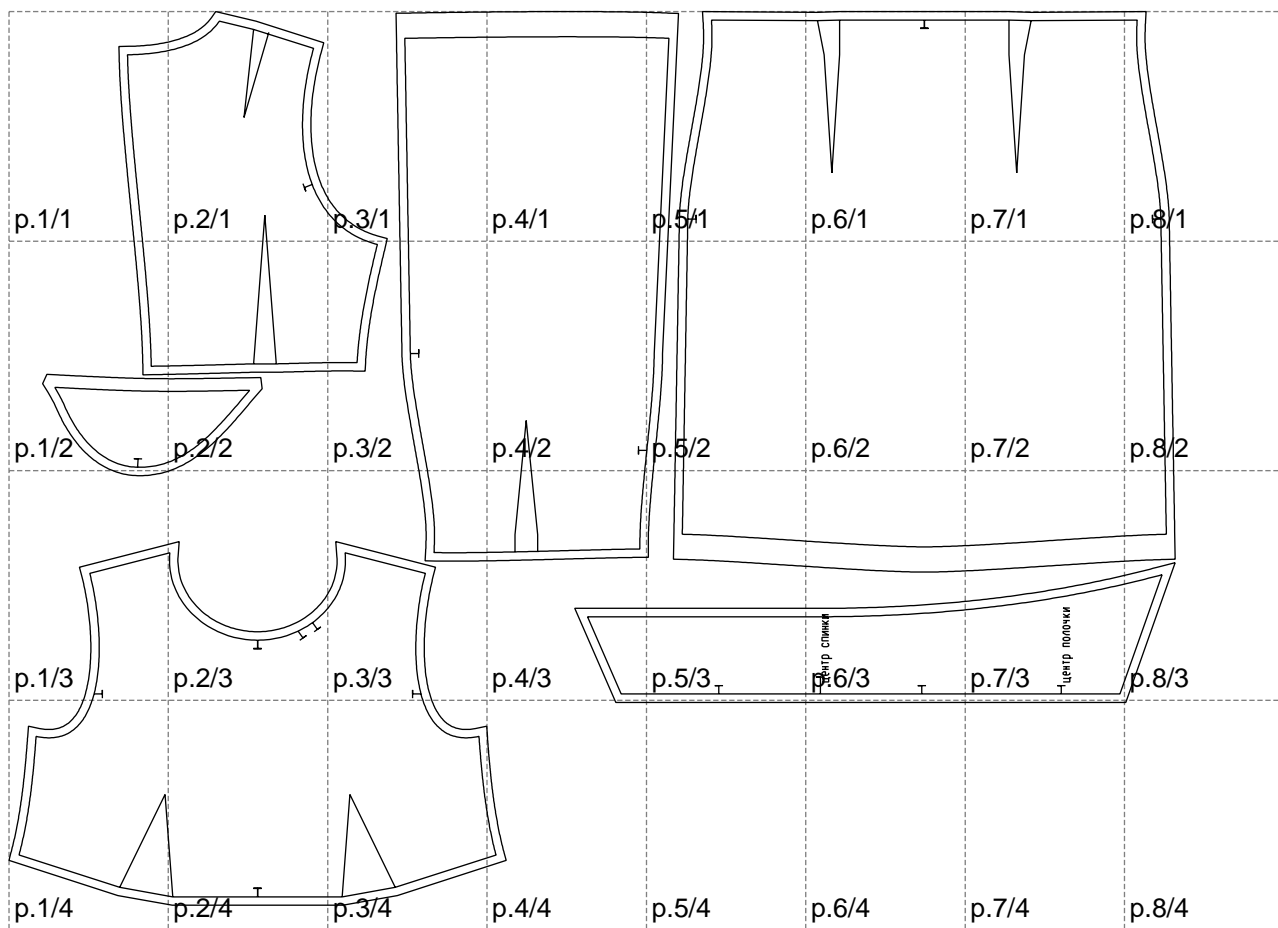

Not for print

Paper size: A4, size:1388.91 x1064.16 mm

# Example

size:1499.00 x1241.34 mm

Maneken =1 ver.0

rz\_1=170

rz\_16=104

rz\_17=88.9

rz\_18=84.4

rz\_19=112

rz\_20=109.3

---

. . . . .  
. . . . .  
. . . . .