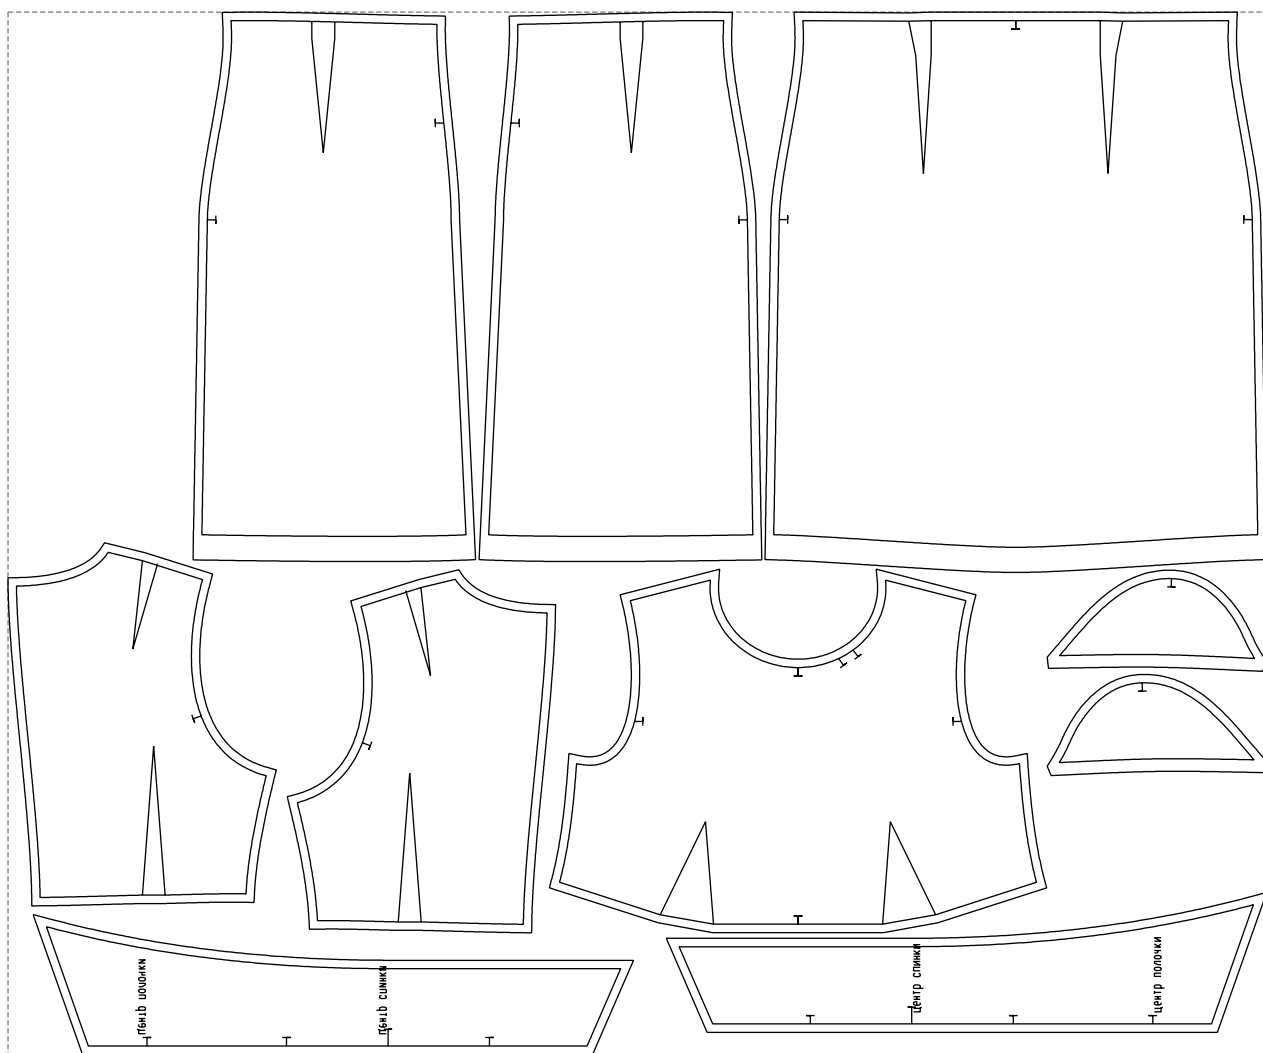

Not for print

Paper size: A4, size:1388.91 x1064.16 mm

# Example

size:1499.00 x1241.34 mm

Maneken =1 ver.0

rz\_1=170

rz\_16=104

rz\_17=88.9

rz\_18=84.4

rz\_19=112

rz\_20=109.3

---

. . . . .  
. . . . .  
. . . . .