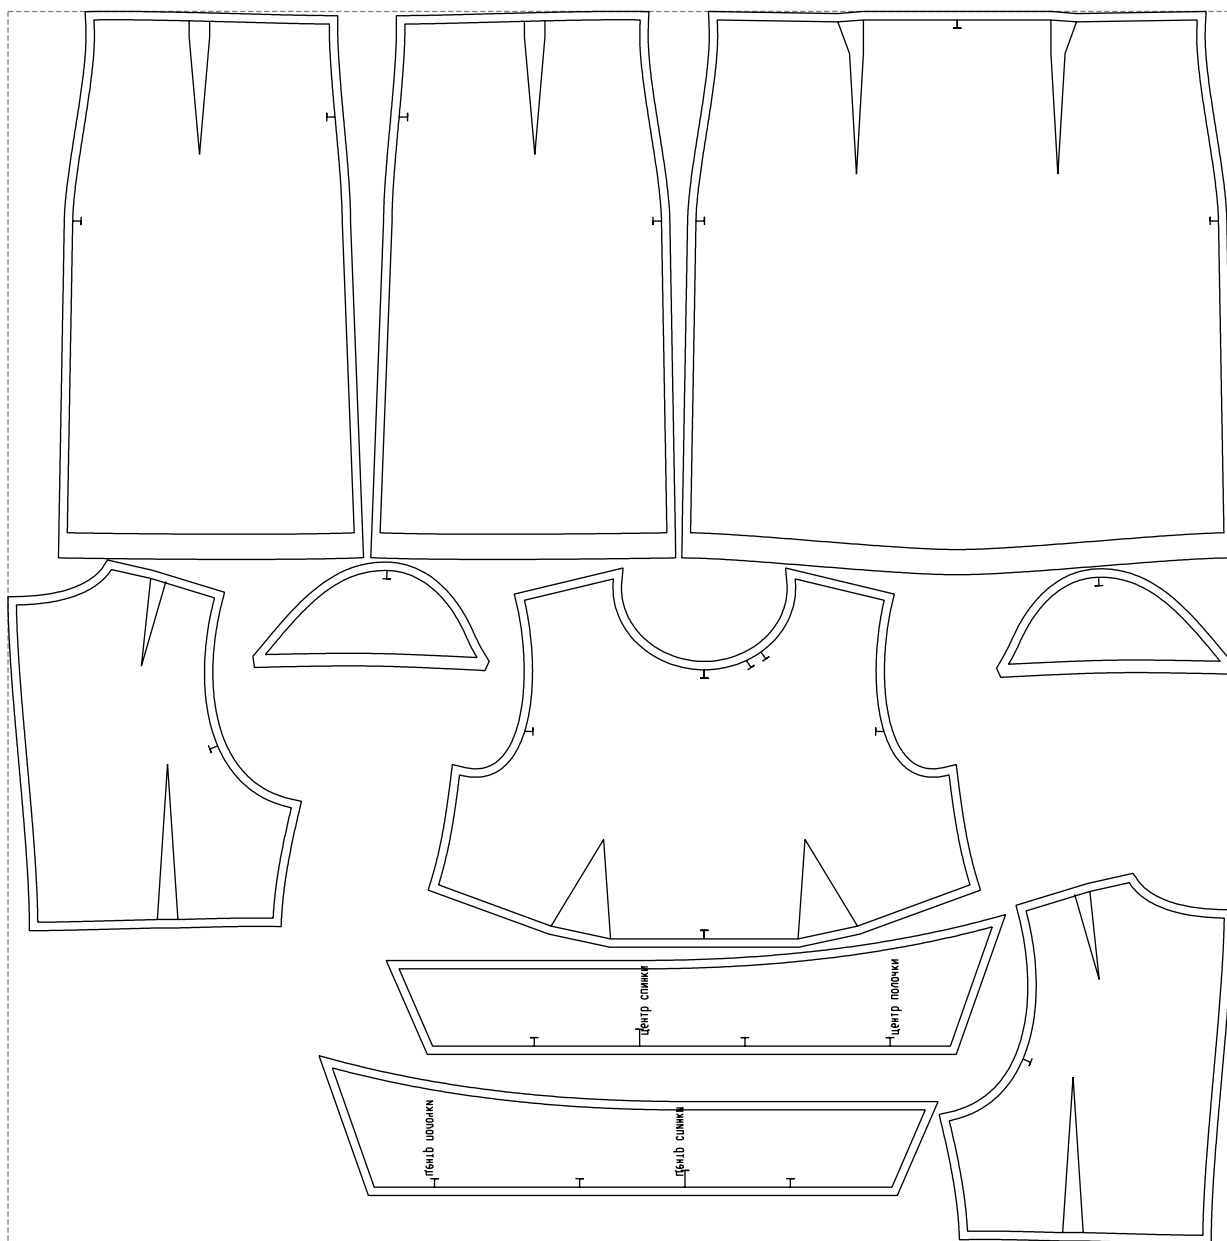

Not for print

Paper size: A4, size:1378.86 x1225.17 mm

# Example

size:1458.67 x1468.02 mm

Maneken =1 ver.0

rz\_1=170

rz\_16=116

rz\_17=100

rz\_18=98.8

rz\_19=124

rz\_20=121

---

. . . . .  
. . . . .  
. . . . .