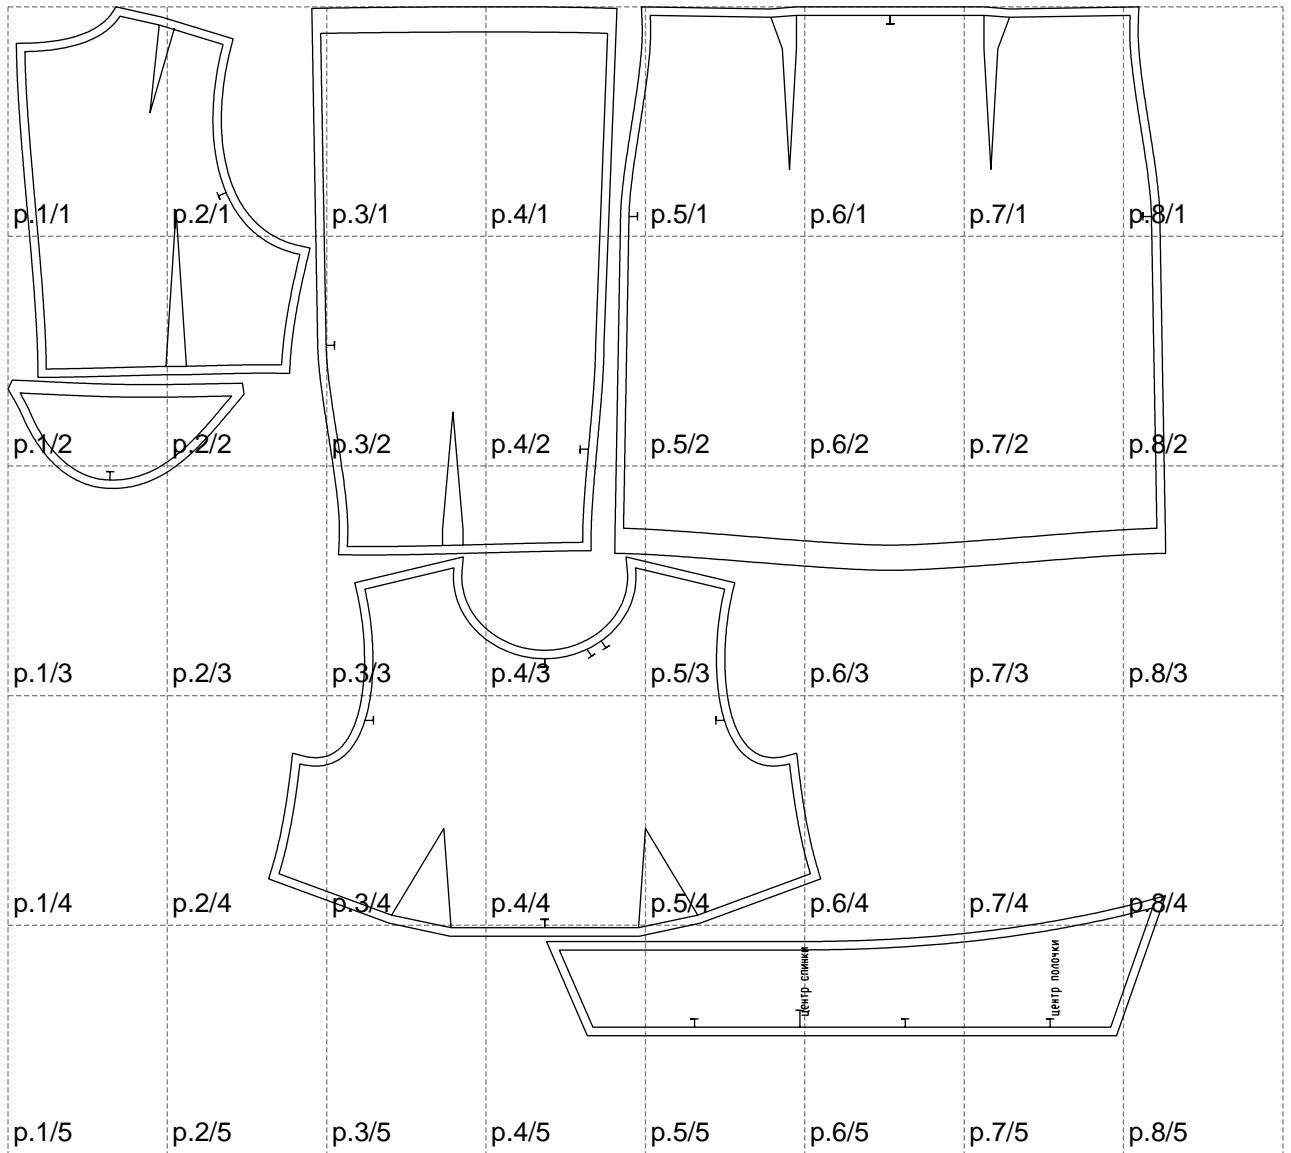

Not for print

Paper size: A4, size:1378.86 x1225.17 mm

# Example

size:1458.67 x1468.02 mm

Maneken =1 ver.0

rz\_1=170

rz\_16=116

rz\_17=100

rz\_18=98.8

rz\_19=124

rz\_20=121

---

. . . . .  
. . . . .  
. . . . .