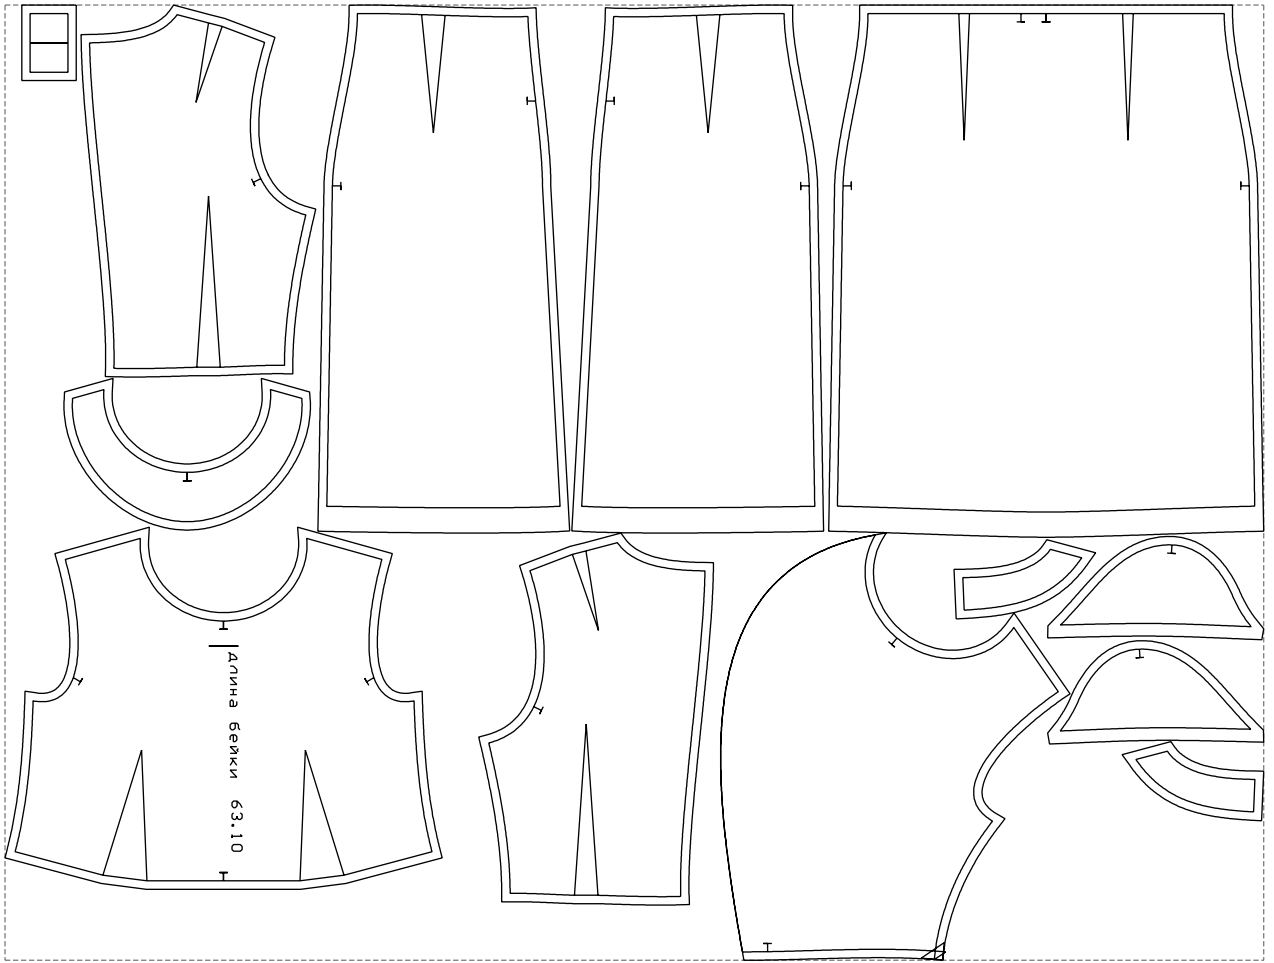

Not for print

Paper size: A4, size:1399.00 x1064.64 mm

# Example

size:1499.00 x1137.84 mm

Maneken =1 ver.0

rz\_1=170

rz\_16=88

rz\_17=75.6

rz\_18=67.6

rz\_19=96

rz\_20=94.6

---

. . . . .  
. . . . .  
. . . . .