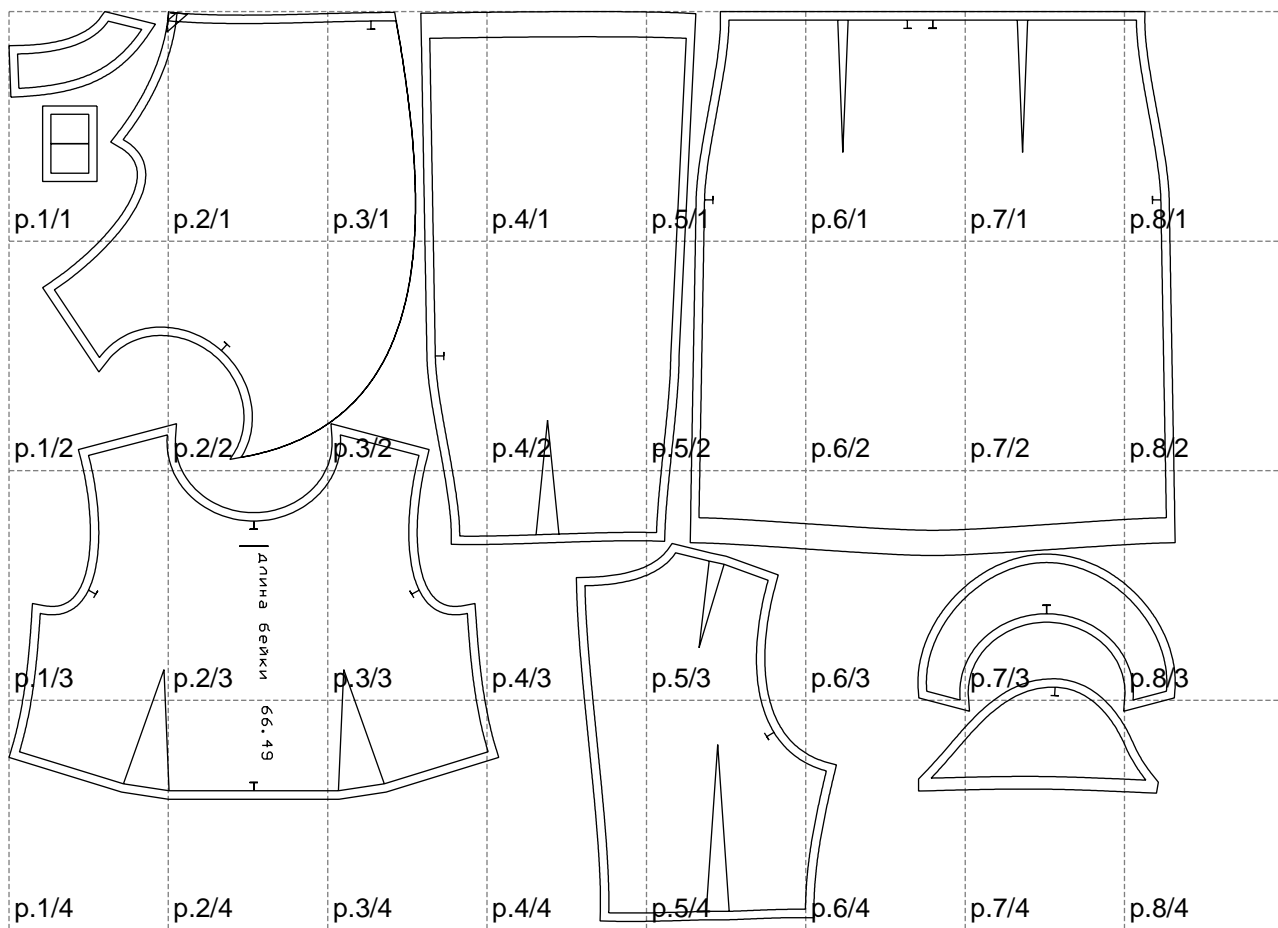

Not for print

Paper size: A4, size:1388.96 x1083.47 mm

# Example

size:1478.90 x1454.37 mm

Maneken =1 ver.0

rz\_1=170

rz\_16=100

rz\_17=85.4

rz\_18=80.2

rz\_19=108

rz\_20=105.4

---

. . . . .  
. . . . .  
. . . . .