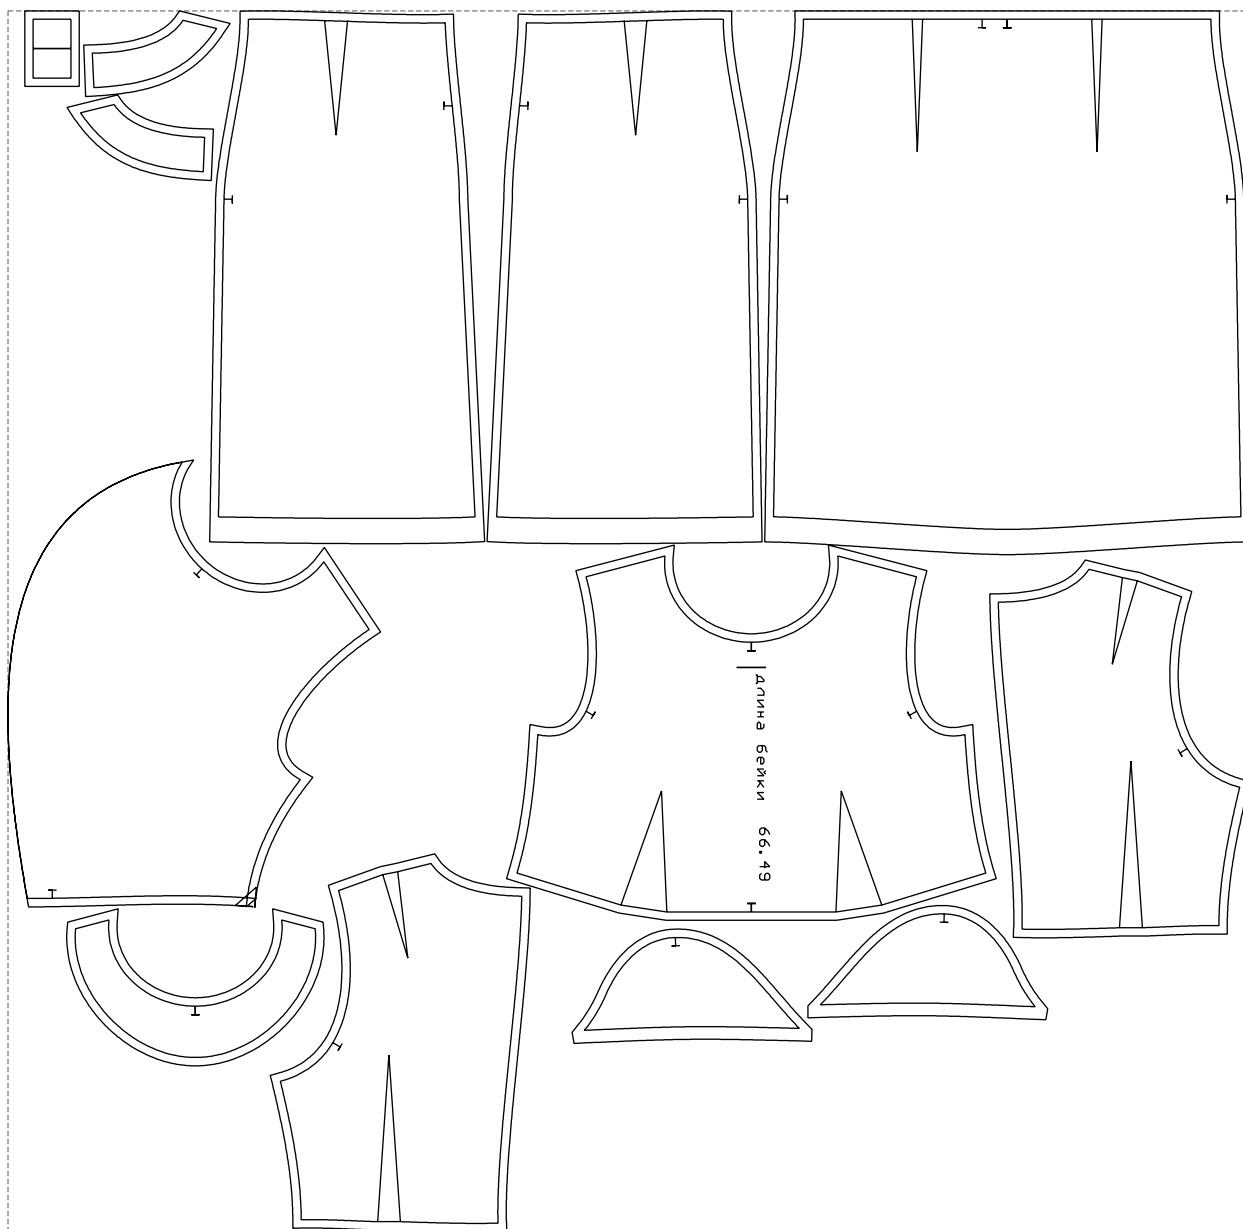

Not for print

Paper size: A4, size:1388.96 x1083.47 mm

# Example

size:1478.90 x1454.37 mm

Maneken =1 ver.0

rz\_1=170

rz\_16=100

rz\_17=85.4

rz\_18=80.2

rz\_19=108

rz\_20=105.4

---

. . . . .  
. . . . .  
. . . . .